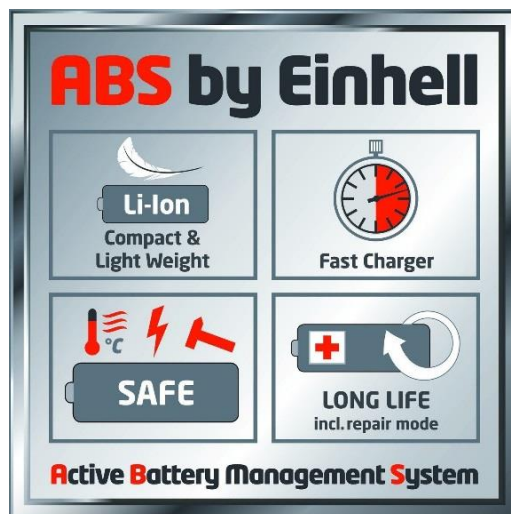

POWER X CHANGE

Что такое POWER X CHANGE?

От шуруповёрта и лобзика до газонокосилки. Множество устройств теперь доступно в беспроводной версии!

Преимущество очевидно: работать становится проще из-за отсутствия зависимости от розеток и питающих кабелей.

С **POWER X CHANGE** Вы полностью мобильны!

МНОГОФУНКЦИОНАЛЬНЫЙ

Одна батарея для множества задач, которые Вы сможете решать в любое время, с полной свободой перемещения.

КОМБИНИРУЮЩИЙСЯ

18 или 36 Вольт. Для энергоёмких инструментов используются две 18и Вольтовых батареи подключенных параллельно.

ЭКОНОМНЫЙ

Любой инструмент POWER X CHANGE можно купить без батареи и зарядного устройства.