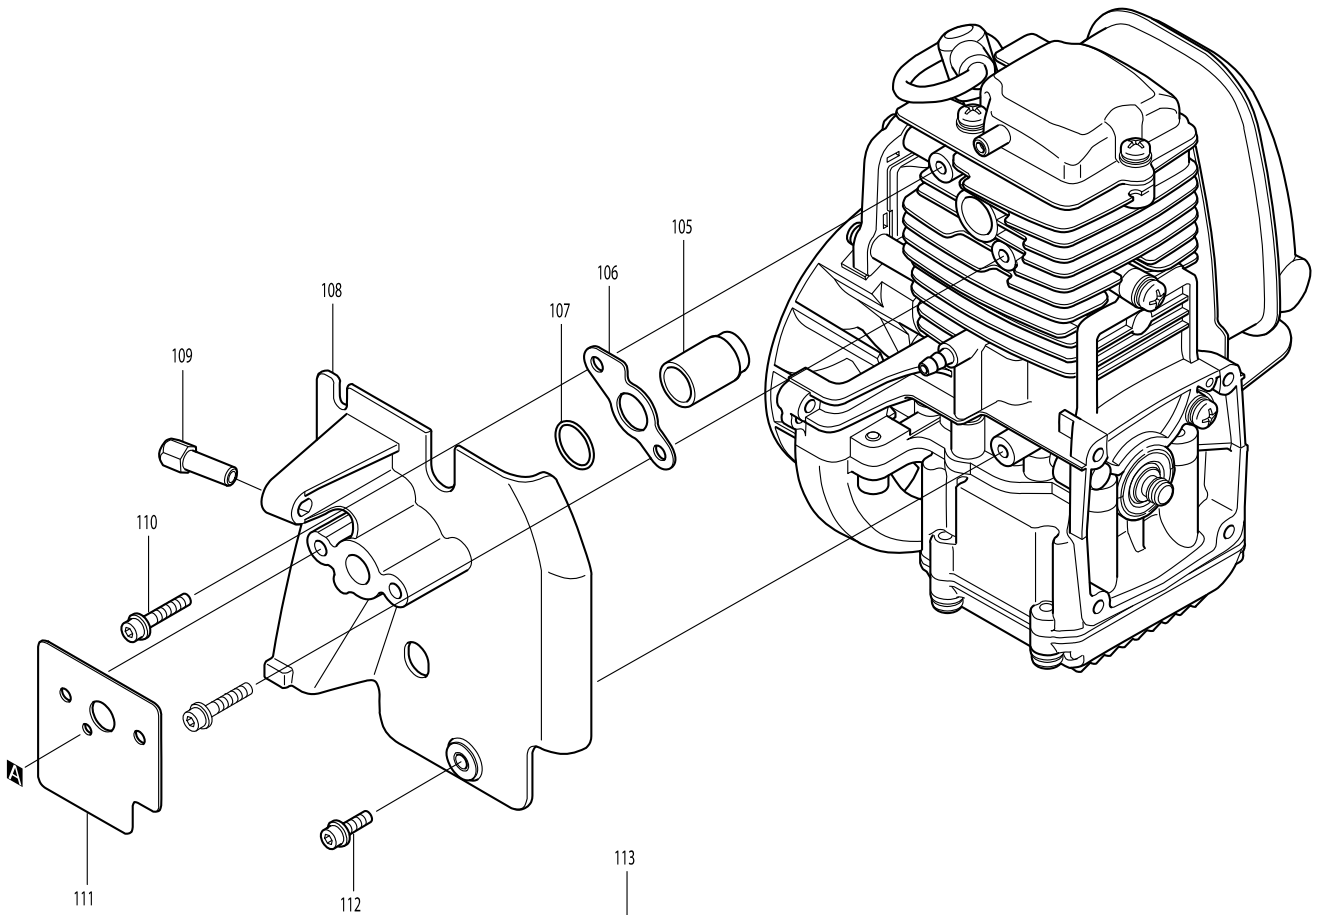

Model No. BHX2501 ENGINE BLOWER