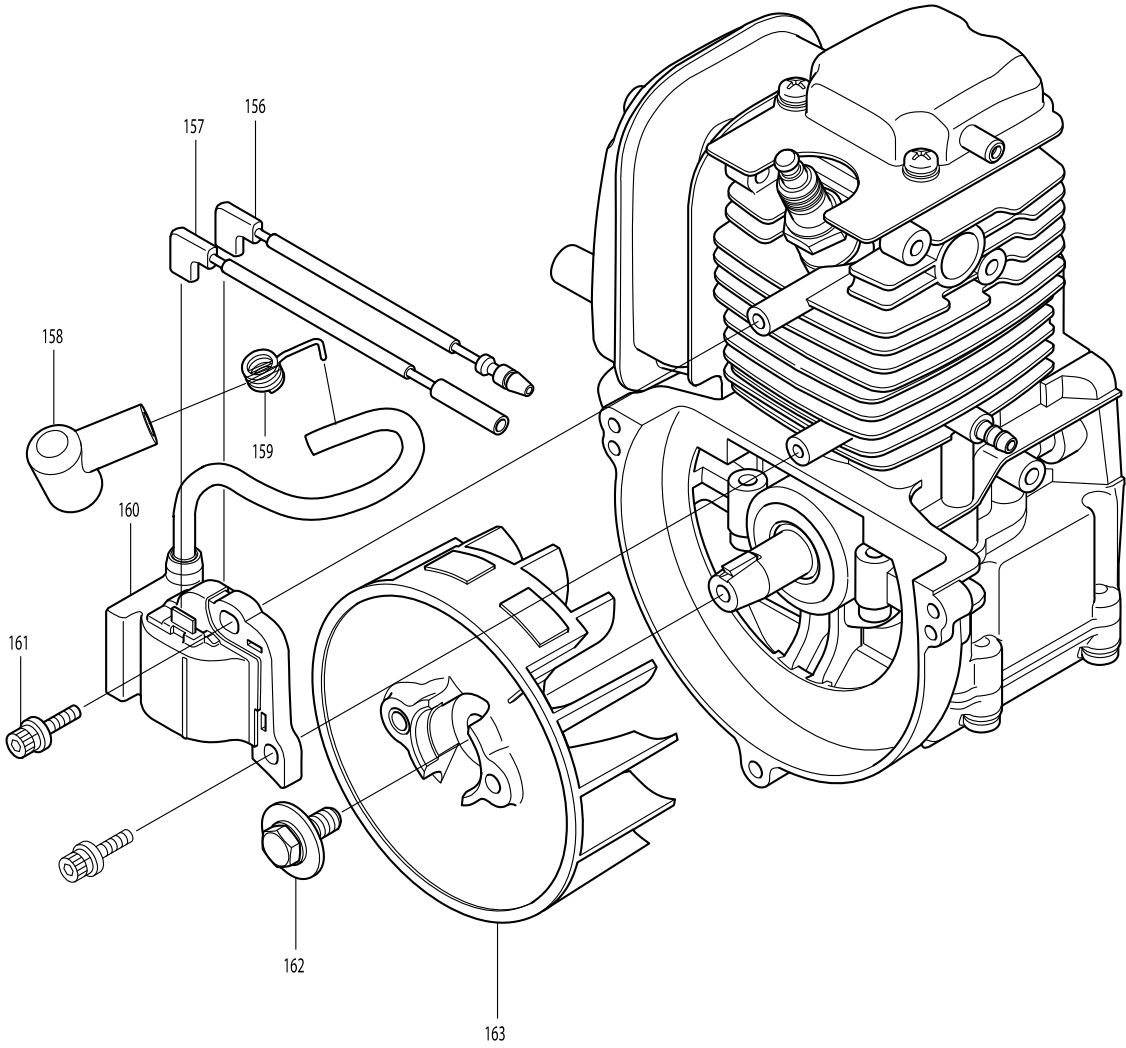

Model No. BHX2501 ENGINE BLOWER