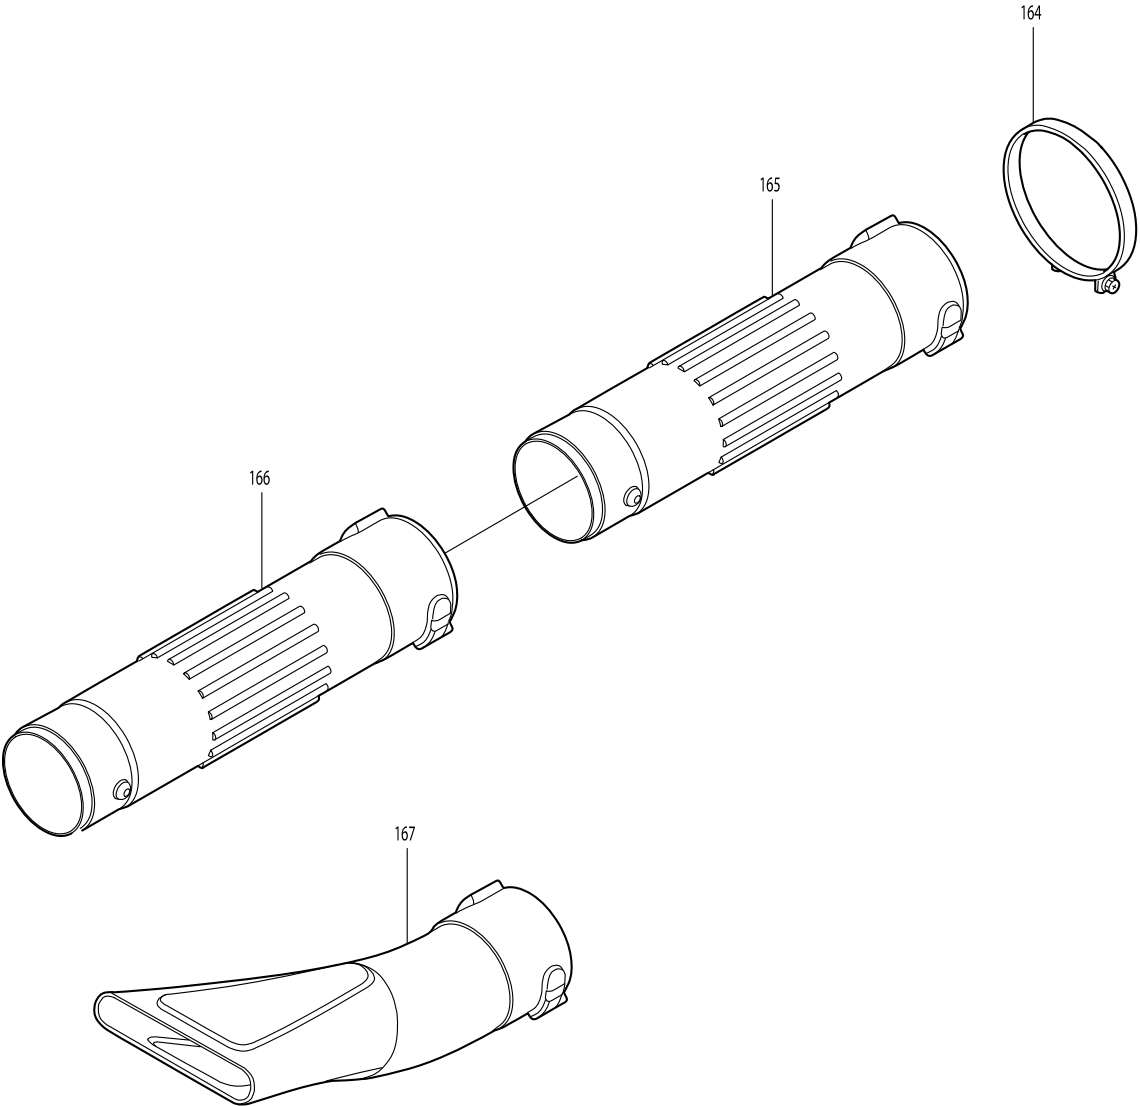

Model No. BHX2501 ENGINE BLOWER

Model No. BHX2501 ENGINE BLOWER

Item	Parts No.	Description	I/C	Qty	N/O	Opt. 1	Opt. 2	Note
001	892460-8	CAUTION LABEL		1				
002	892426-8	BHX2501 MODEL NO.LABEL		1				
003	810450-9	CAUTION LABEL		1				
004	273665-3	GRIP		1				
005	638640-0	SWITCH COMPLETE		1				
006	638758-7	LEAD UNIT		1				
007	450958-7	VOLUTE CASE R		1				
008	168518-8	CONTROL CABLE		1				
009	452607-2	THROTTLE LEVER		1				
010	911253-5	PAN HEAD SCREW M5X30		3	*			
010-1	922253-0	H.S.H.BOLT M5X30 WITH WR	<	3				
011	240113-7	FAN 180		1				
012	265584-7	HEX SOCKET HEAD BOLT M6X20 WR		2				
013	265878-0	TAPPING SCREW BT 5X16		1				
014	253874-0	FLAT WASHER 4		1				
015	231025-5	COMPRESSION SPRING 8		1				
016	452608-0	LOCK BUTTON		1				
017	125921-6	VOLUTE CASE L ASSEMBLY		1				
018	265878-0	TAPPING SCREW BT 5X16		10				
019	213022-3	O RING 3		1				
020	452604-8	PROTECTOR		1				
021	424180-2	GASKET		1				
022	265782-3	THUMB SCREW M4		1				
023	265878-0	TAPPING SCREW BT 5X16		1				
024	267394-8	FLAT WASHER 5		1				
025	233536-6	TORSION SPRING 5		1				
026	268230-1	ROD 4		1				
027	265878-0	TAPPING SCREW BT 5X16		3				
028	452606-4	SWITCH COVER		1				
029	638759-5	SWITCH UNIT		1				
030	452609-8	SWITCH LEVER		1				
031	233133-8	COMPRESSION SPRING 4		1				
032	265878-0	TAPPING SCREW BT 5X16		2				
033	941051-3	FLAT WASHER 4		2				
034	452605-6	INNER COVER		1				
035	265878-0	TAPPING SCREW BT 5X16		3				
036	450964-2	PLUG COVER		1				
037	424395-1	OIL GUARD		1				
038	125472-9	FUEL TANK CAP ASSEMBLY		1				
039	911128-8	PAN HEAD SCREW M4X16		2				
040	810455-9	CAUTION PLATE		1				
041	158911-4	TUBE COMPLETE		1				
042	345920-4	HOSE CLAMP		1				
043	163447-0	GASOLINE FILTER		1				
044	265878-0	TAPPING SCREW BT 5X16		3				
045	267394-8	FLAT WASHER 5		3				
046	450988-8	FUEL TANK		1				
047	452630-7	ENGINE COVER		1