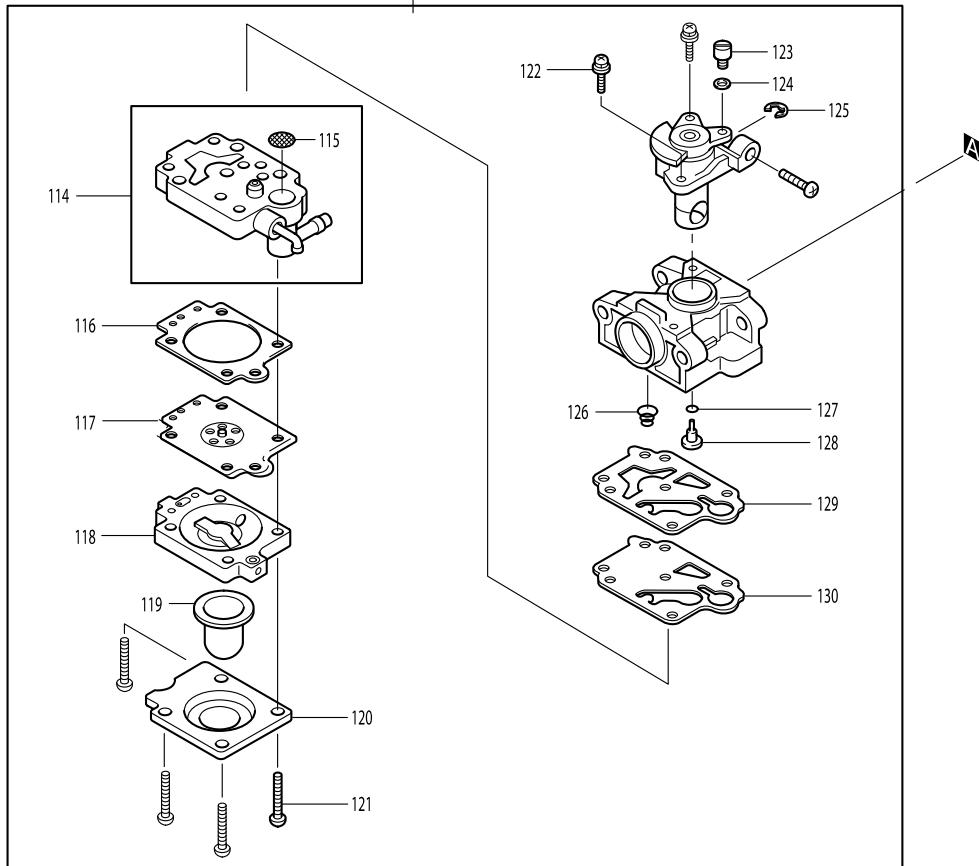

Model No. BHX2501 ENGINE BLOWER