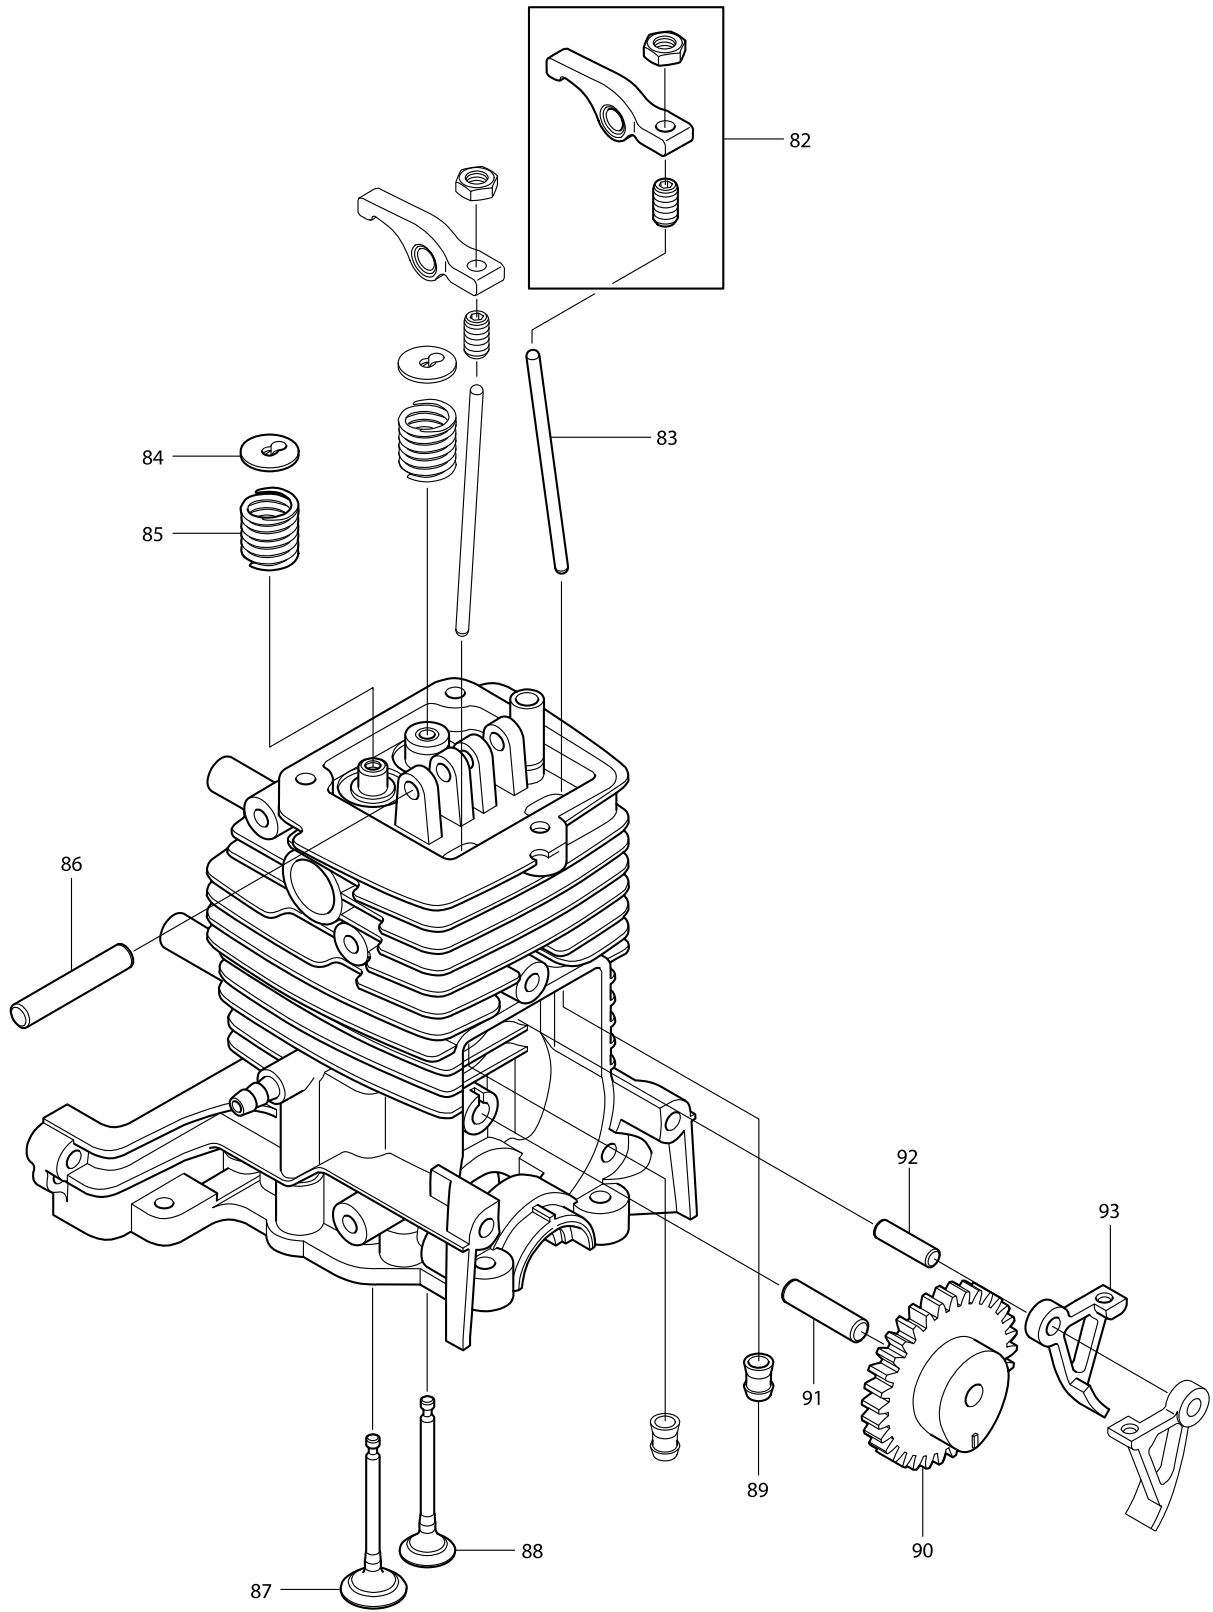

Model No. BHX2501 ENGINE BLOWER