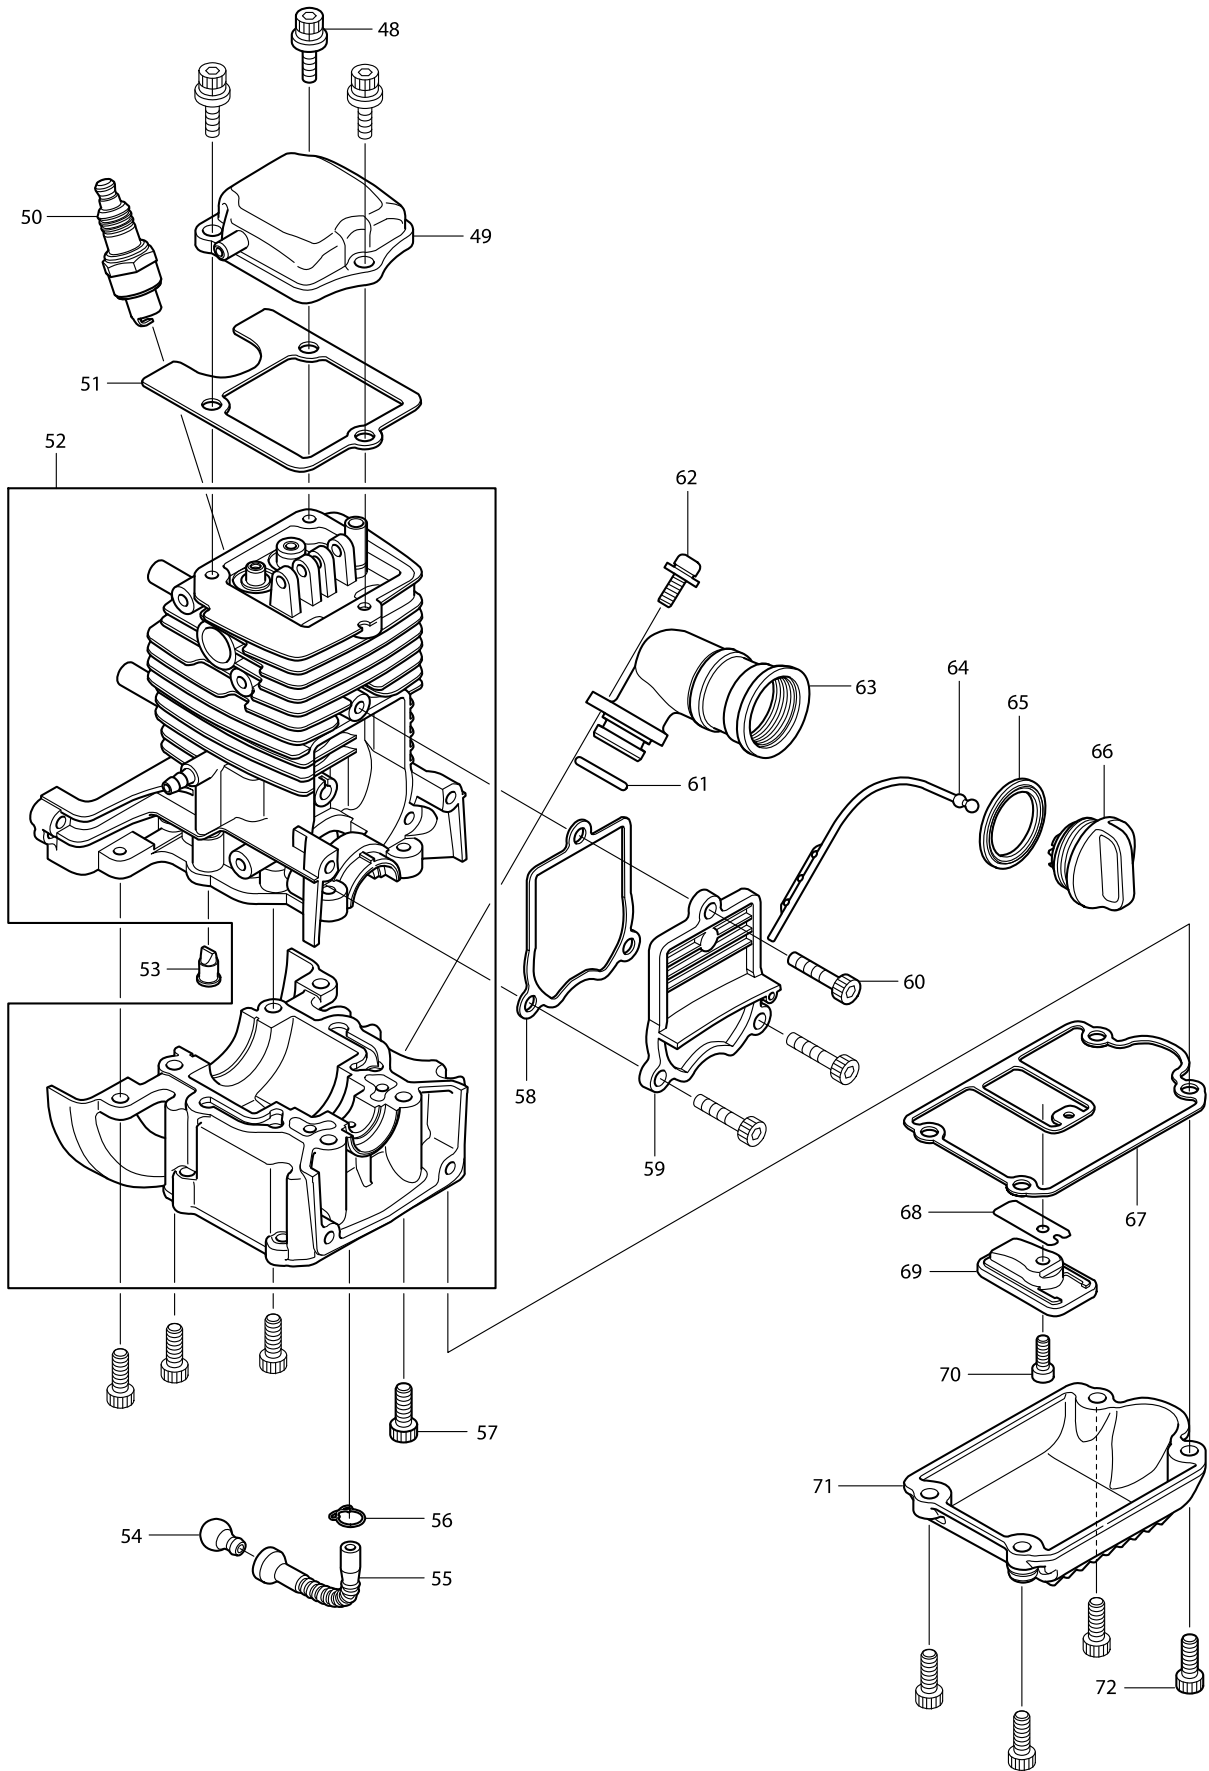

Model No. BHX2501 ENGINE BLOWER