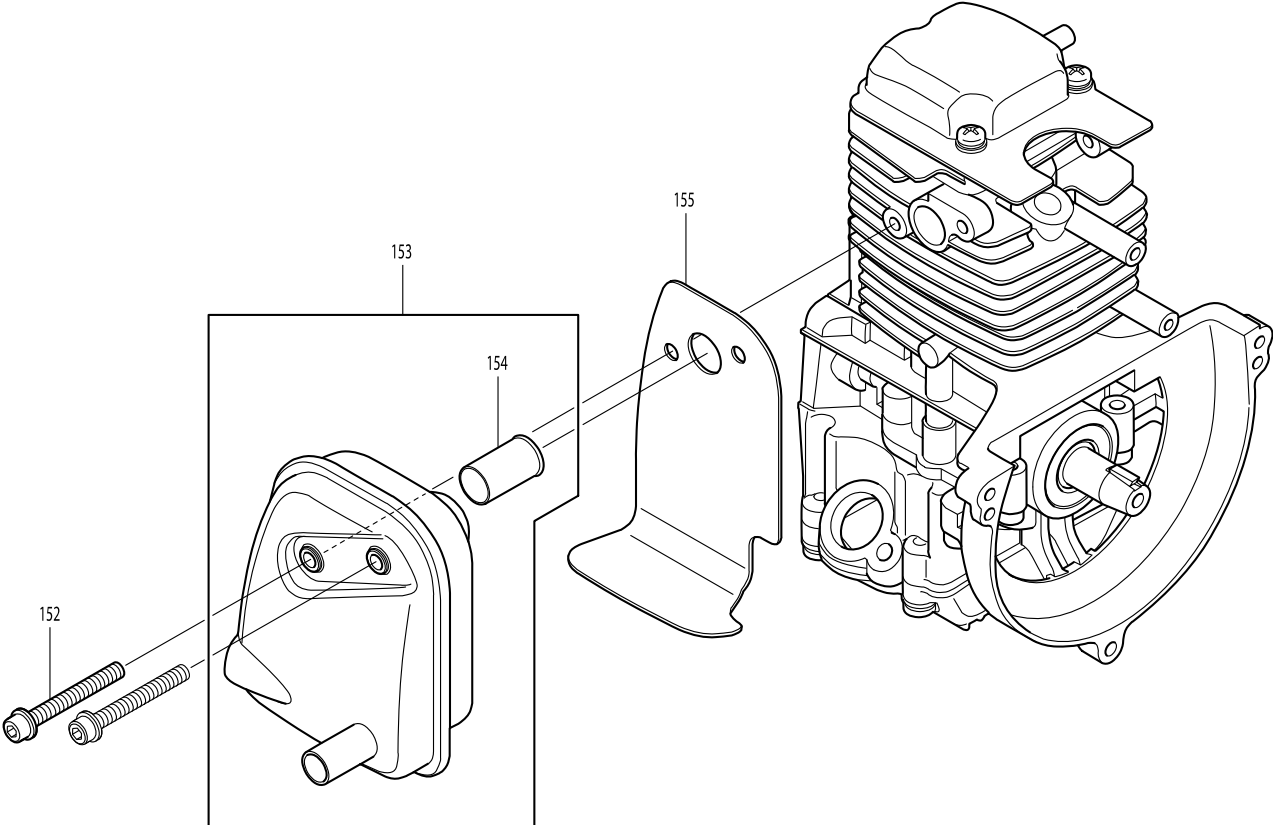

Model No. BHX2501 ENGINE BLOWER