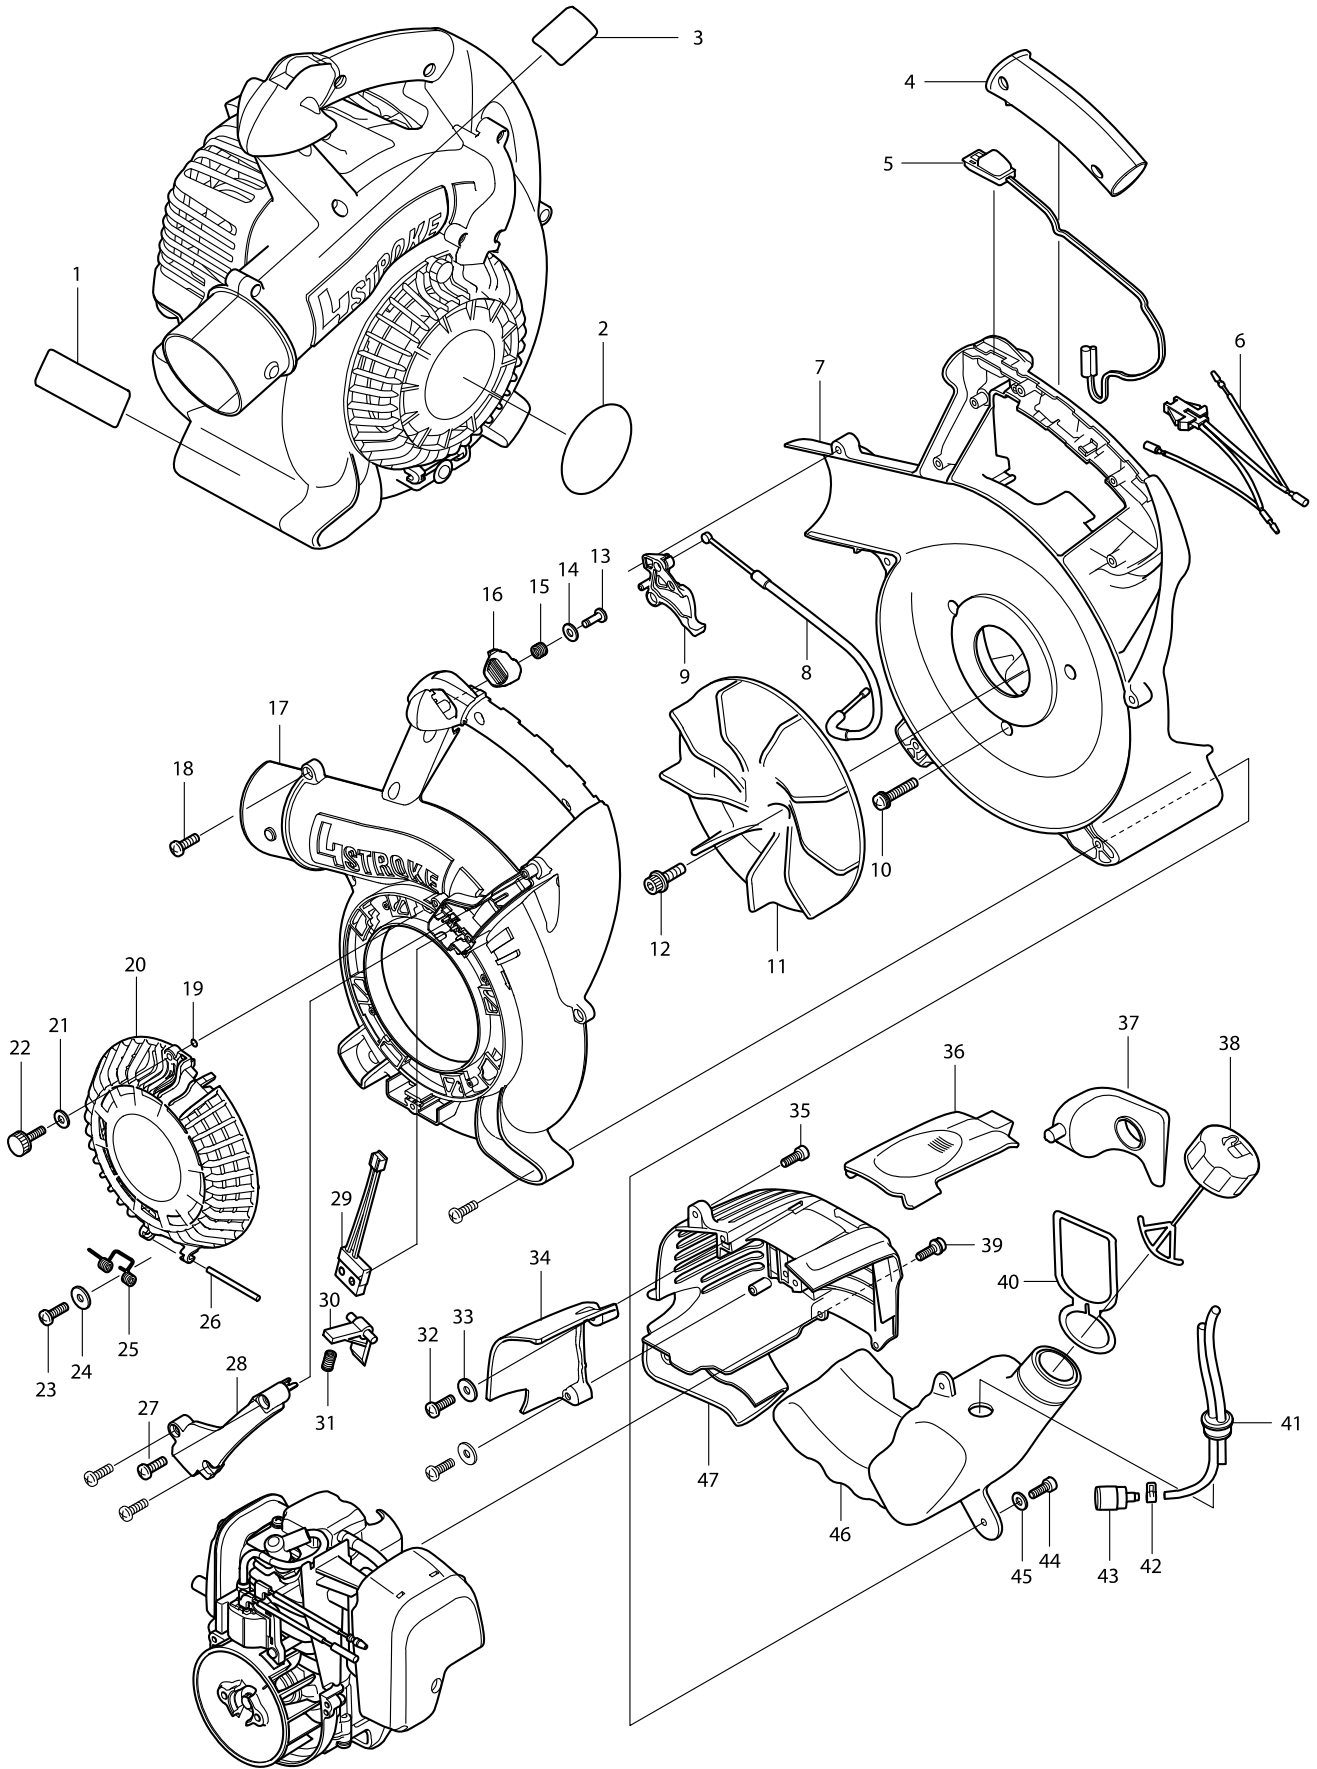

Model No. BHX2501 ENGINE BLOWER