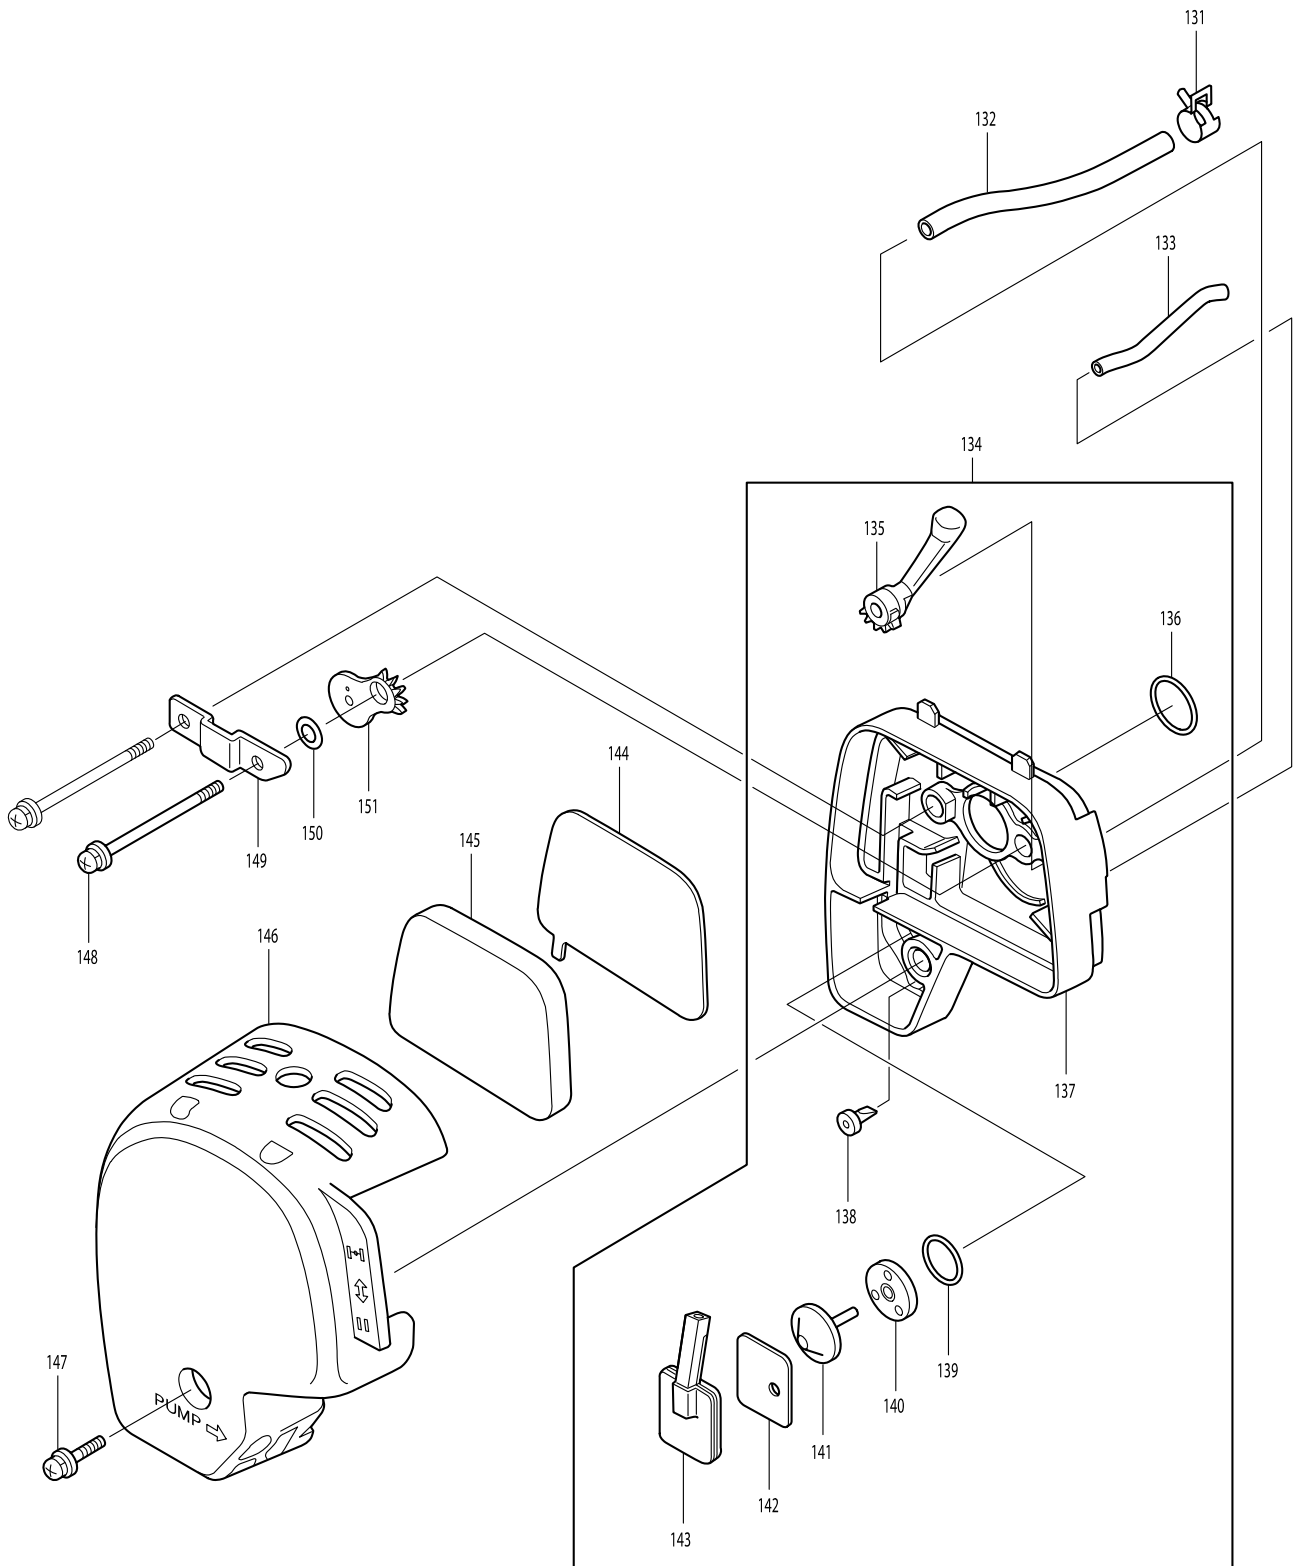

Model No. BHX2501 ENGINE BLOWER