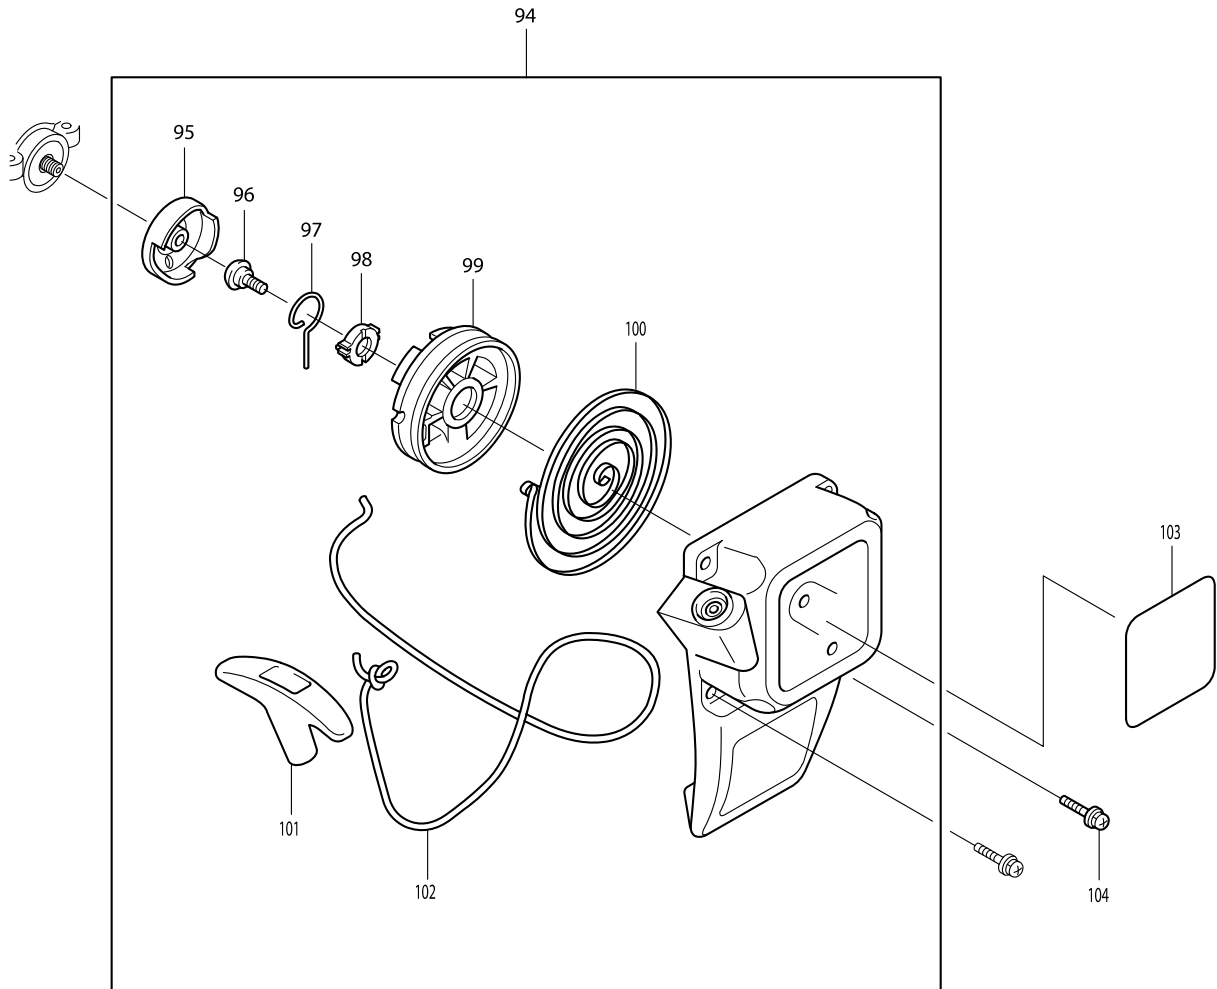

Model No. BHX2501 ENGINE BLOWER