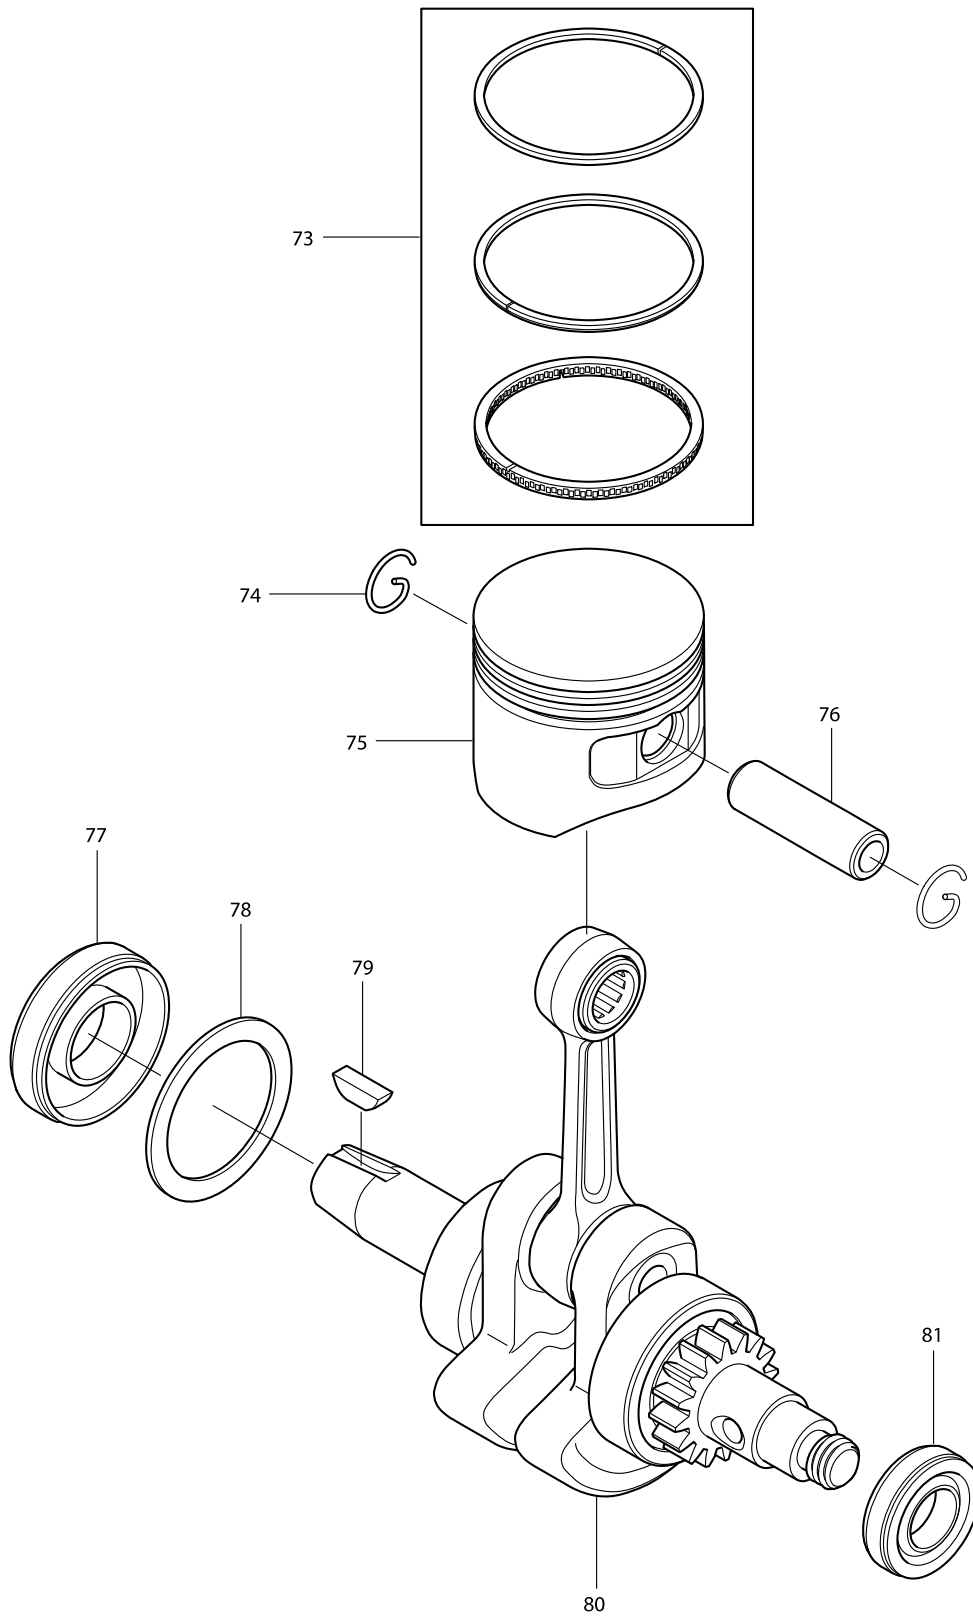

Model No. BHX2501 ENGINE BLOWER