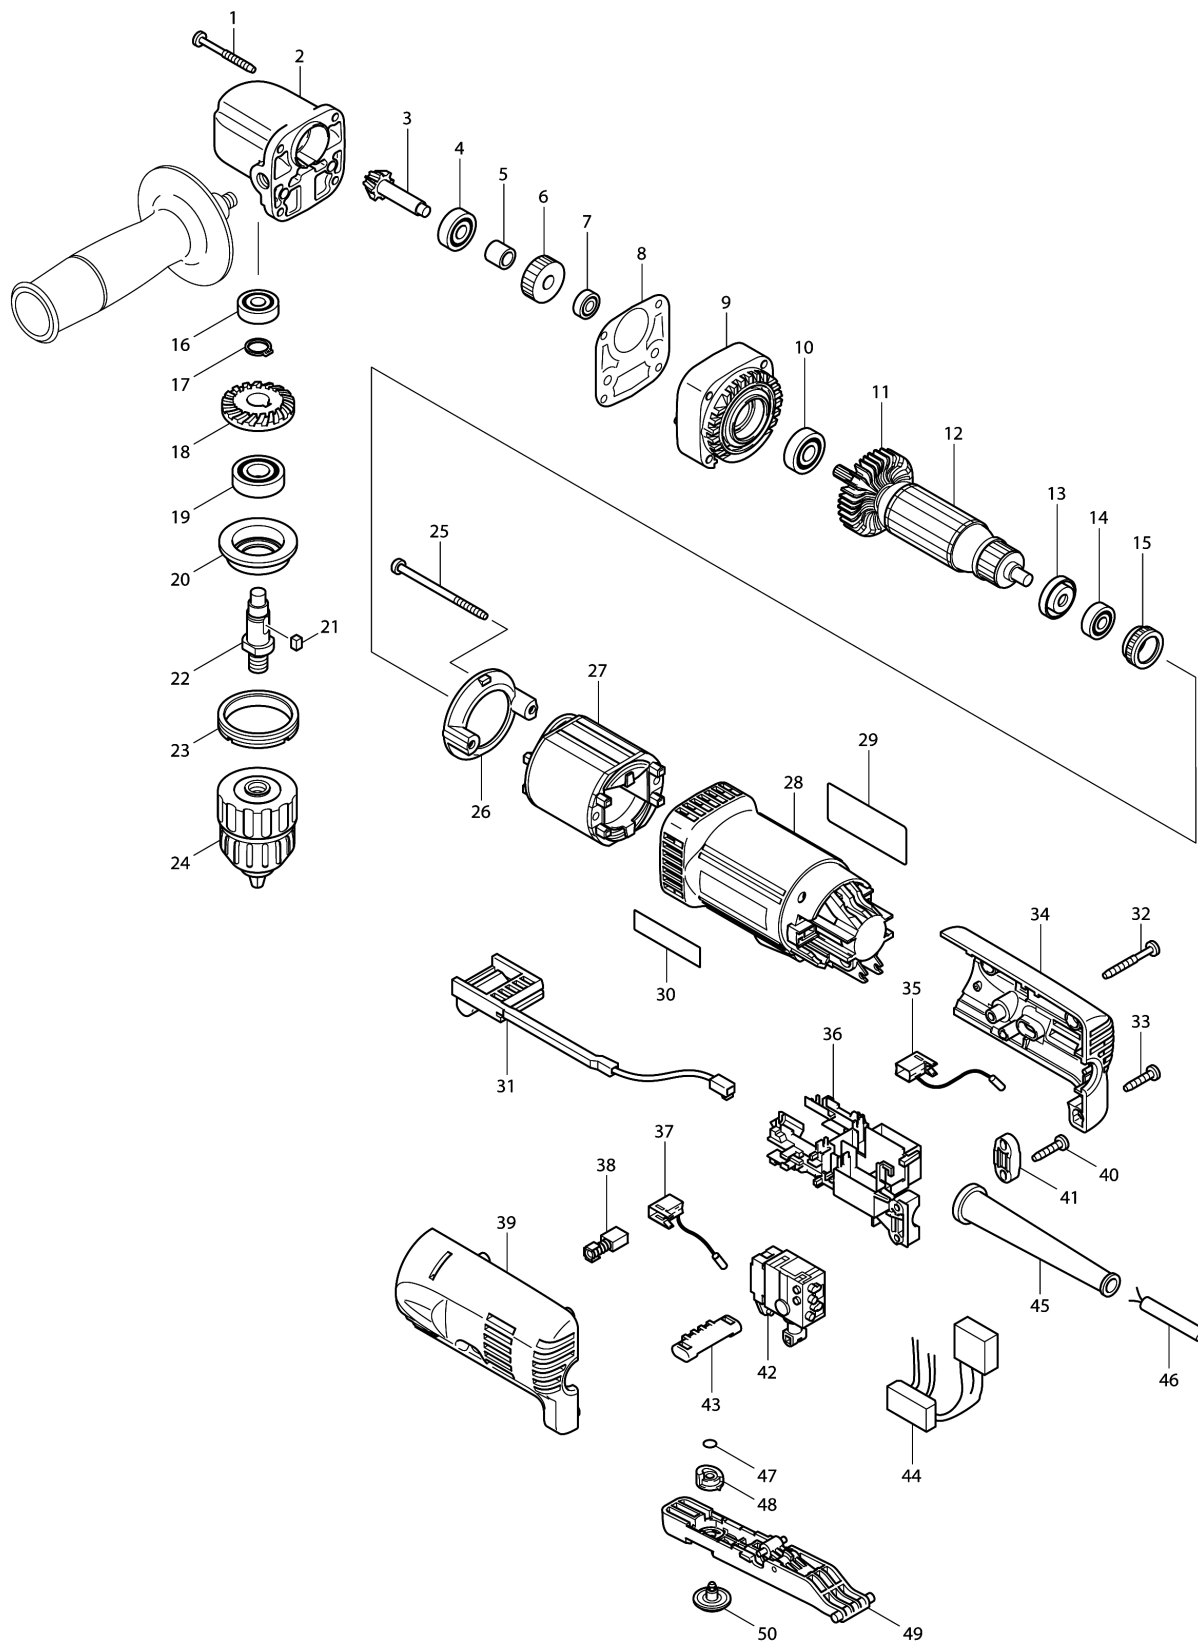

Model No.DA3011F ANGLE DRILL 10MM