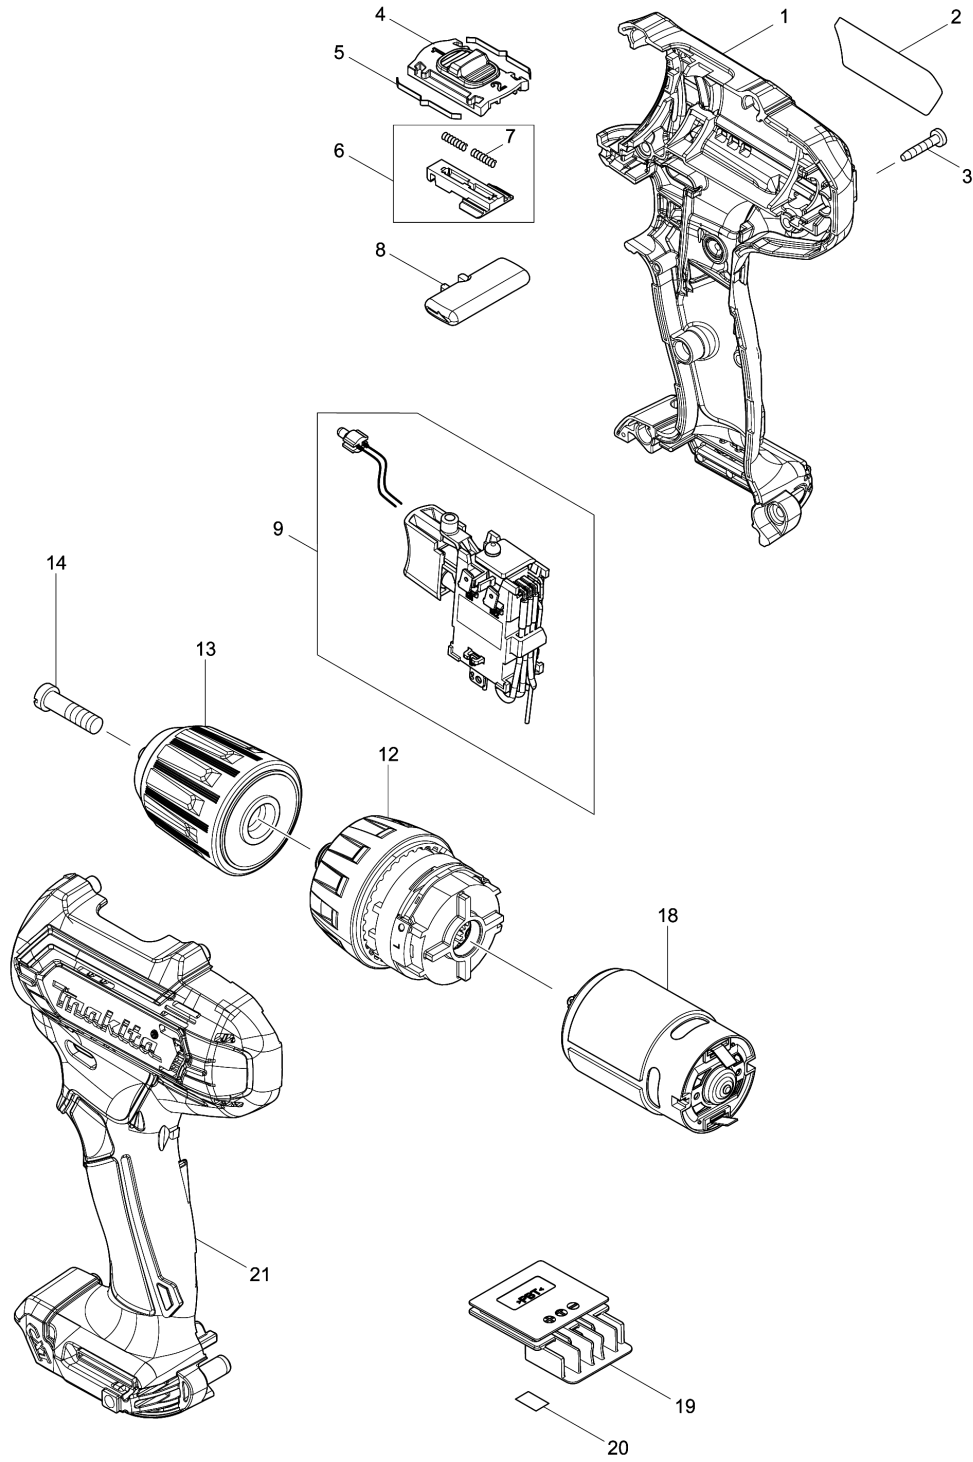

Model No.DF333D CORDLESS DRIVER DRILL

Model No.DF333D CORDLESS DRIVER DRILL

Item	Parts No.	Description	I/C	Qty	New/Old	Opt. 1	Opt. 2	Note
001	183K90-5	HOUSING SET		1				
C10	252126-6	HEX. LOCK NUT M4-7		2				
D10		INC. 21						
002	855E35-4	DF333D NAME PLATE		1				
003	266429-2	TAPPING SCREW 3X16		9				
004	459026-3	SPEED CHANGE LEVER		1				
005	232493-5	LEAF SPRING		2				
006	127127-2	CHANGE LEVER ASSEMBLY		1				
D10		INC. 7						
007	233025-1	COMPRESSION SPRING 2		2				
008	456039-5	F/R CHANGE LEVER		1				
009	632J76-5	SWITCH UNIT		1				
C10	620625-0	LED CIRCUIT		1				
C20	688161-2	LINE FILTER		1				
012	127125-6	GEAR ASSEMBLY		1				
013	763238-5	KEYLESS DRILL CHUCK 10		1				
014	251468-5	- FLAT HEAD SCREW M6X22		1				
018	629395-8	DC MOTOR		1				
019	644813-5	TERMINAL		1				
020	855E42-7	DF333D SERIAL NO. LABEL		1				
021	183K90-5	HOUSING SET		1				
C10	252126-6	HEX. LOCK NUT M4-7		2				
D10		INC. 1						
A01	251314-2	+ SCREW M4X12		1				
A02	346909-5	HOOK		1				
A03	784244-7	+ BIT 2-50		1				
A04B	821661-1	PLASTIC CARRYING CASE		1				
C10	417724-5	LATCH		2				
A04C	821661-1	PLASTIC CARRYING CASE		1				
C10	417724-5	LATCH		2				
A04D	821661-1	PLASTIC CARRYING CASE		1				
C10	417724-5	LATCH		2				
A05B	818P87-2	DF333DWAE MODEL NO. LABEL		1				
A05C	818P91-1	DF333DWME MODEL NO. LABEL		1				
A05D	818P79-1	DF333DWYE MODEL NO. LABEL		1				
A08B	456128-6	BATTERY COVER		1				
A08C	456128-6	BATTERY COVER		1				
A08D	456128-6	BATTERY COVER		1				
A09B	***DC10WD	DC10WD BATTERY CHARGER		1				
D10		COMPO-PARTS						
A09C	***DC10WD	DC10WD BATTERY CHARGER		1				