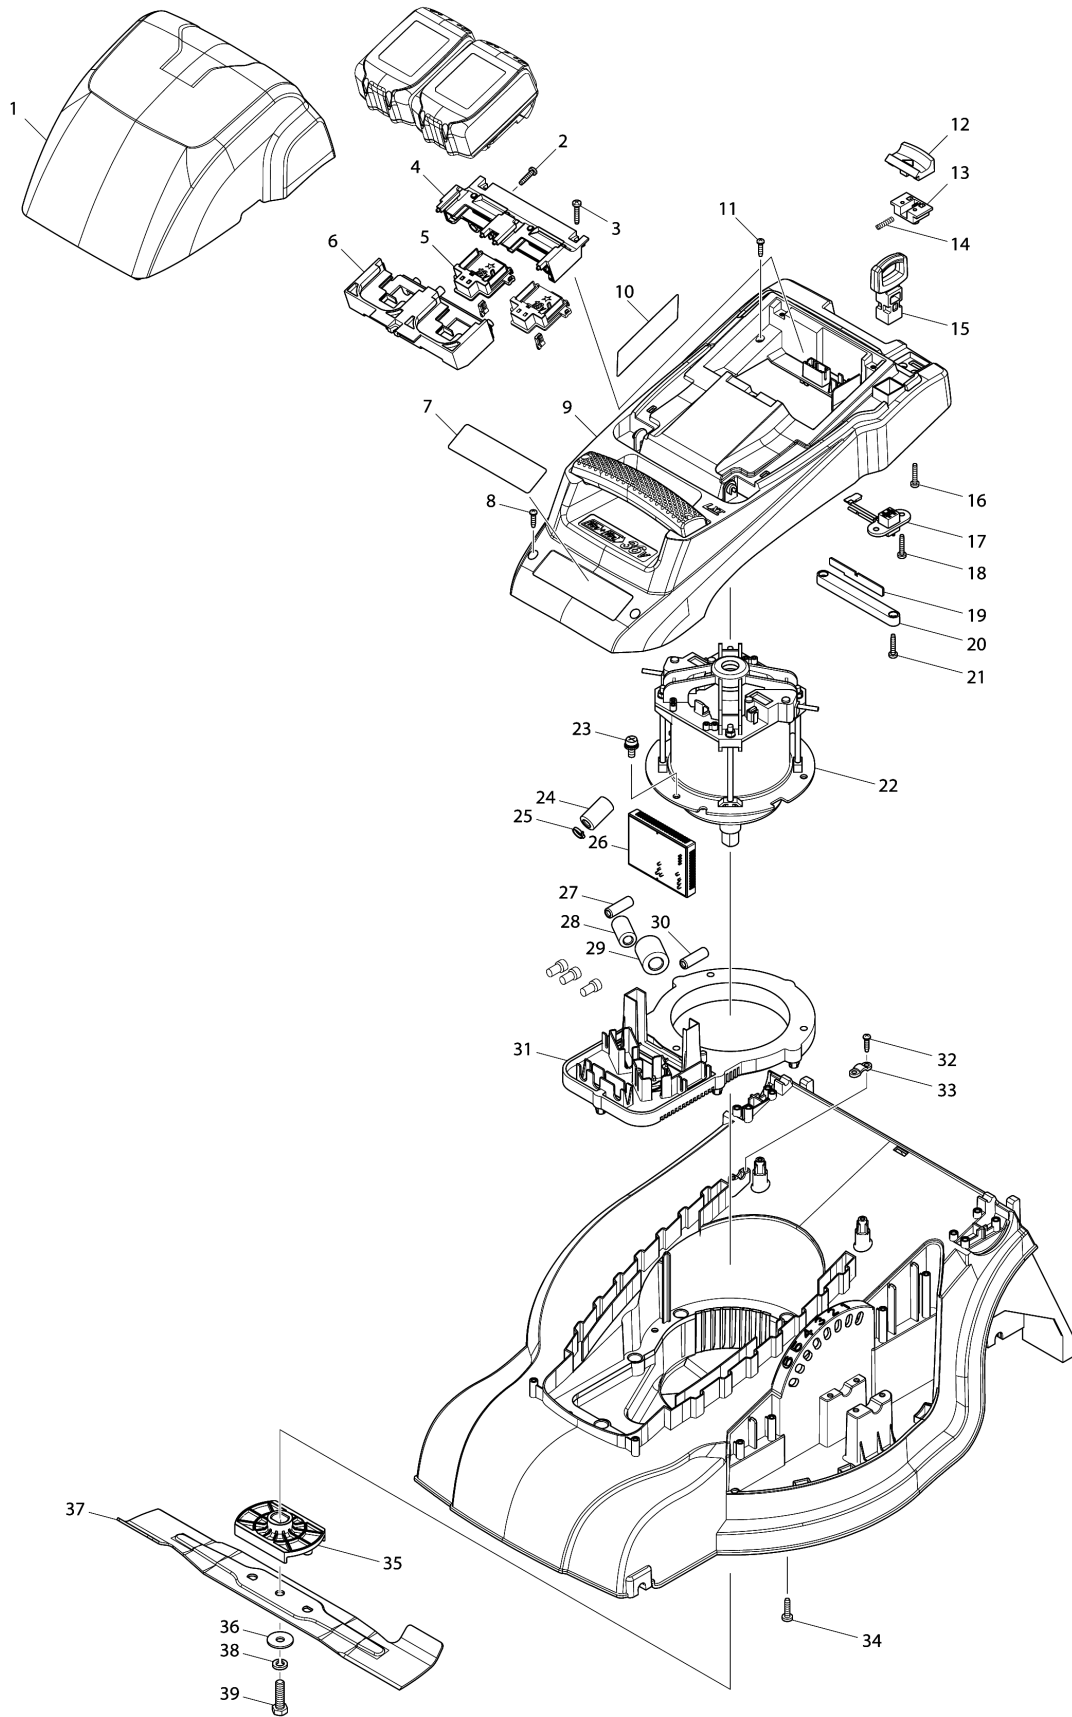

Model No.DLM380 380MM CORDLESS LAWN MOWER