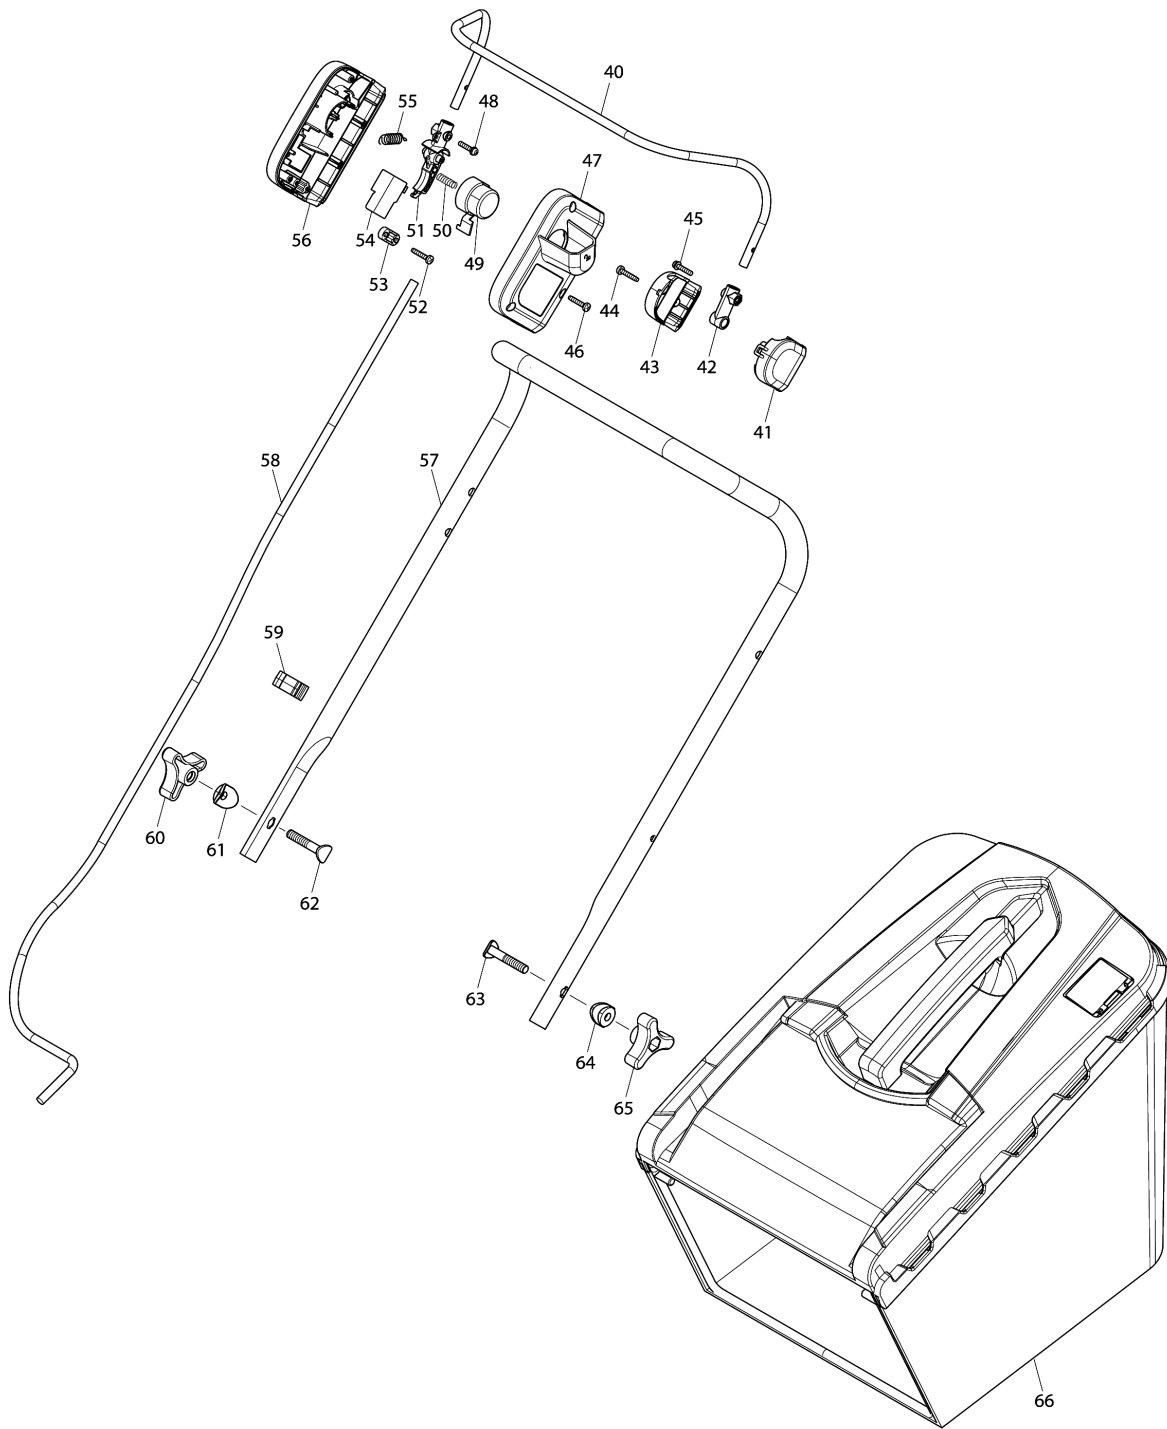

Model No.DLM380 380MM CORDLESS LAWN MOWER