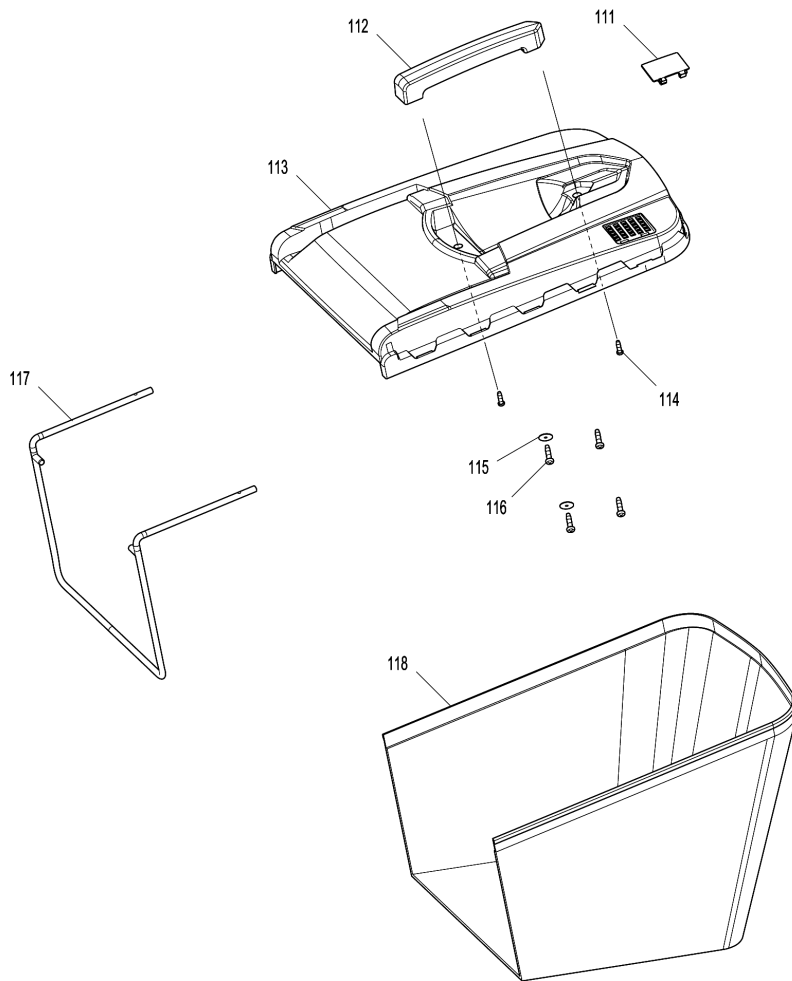

Model No.DLM380 380MM CORDLESS LAWN MOWER

Model No.DLM380 380MM CORDLESS LAWN MOWER

Item	Parts No.	Description	I/C	Qty	New/Old	Opt. 1	Opt. 2	Note
001	142585-1	BATTERY COVER COMPLETE E		1				
C10	263005-3	RUBBER PIN 6		1				
C20	890380-0	CAUTION LABEL		1				
002	266424-2	TAPPING SCREW 4X20		3				
003	266424-2	TAPPING SCREW 4X20		3				
004	187926-4	TERMINAL HOUSING SET		1				
C10	263005-3	RUBBER PIN 6		4				
D10		INC. 6						
005	644808-8	TERMINAL		2				
006	187926-4	TERMINAL HOUSING SET		1				
C10	263005-3	RUBBER PIN 6		4				
D10		INC. 4						
007	803J08-1	MAKITA LOGO LABEL		1				
008	266890-3	TAPPING SCREW 4X16		2				
009	142591-6	COWLING COMPLETE		1				
010	815M03-7	DLM380 NAME PLATE		1				
011	266890-3	TAPPING SCREW 4X16		2				
012	453250-0	LOCK LEVER		1				
013	453251-8	LOCK LEVER SUPPORT		1				
014	233173-6	COMPRESSION SPRING 4		1				
015	643890-4	KEY		1				
016	266424-2	TAPPING SCREW 4X20		2				
017	638946-6	LEAD UNIT		1				
018	266424-2	TAPPING SCREW 4X20		2				
019	620278-5	LED CIRCUIT		1				
020	455070-8	LED COVER		1				
021	266424-2	TAPPING SCREW 4X20		2				
022	629118-4	DC MOTOR		1	*			
022-1	629433-6	DC MOTOR	S	1				
023	266892-9	+ PAN HEAD SCREW M6X16 WITH WR		3	*			
023-1	265A53-4	+ PAN HEAD SCREW M6X22 WITH WR	S	3				
024	688162-0	LINE FILTER		1				
025	687010-0	BAND		1				
026	620277-7	CONTROLLER		1				
027	688165-4	LINE FILTER		1				
028	688162-0	LINE FILTER		1				
029	688140-0	LINE FILTER		1				
030	688165-4	LINE FILTER		1				
031	455064-3	MOTOR BRACKET		1				
032A	266890-3	TAPPING SCREW 4X16		2	*			
032B	266890-3	TAPPING SCREW 4X16		2	*			

Please order the parts with part number.

Print Date 26/3/2020