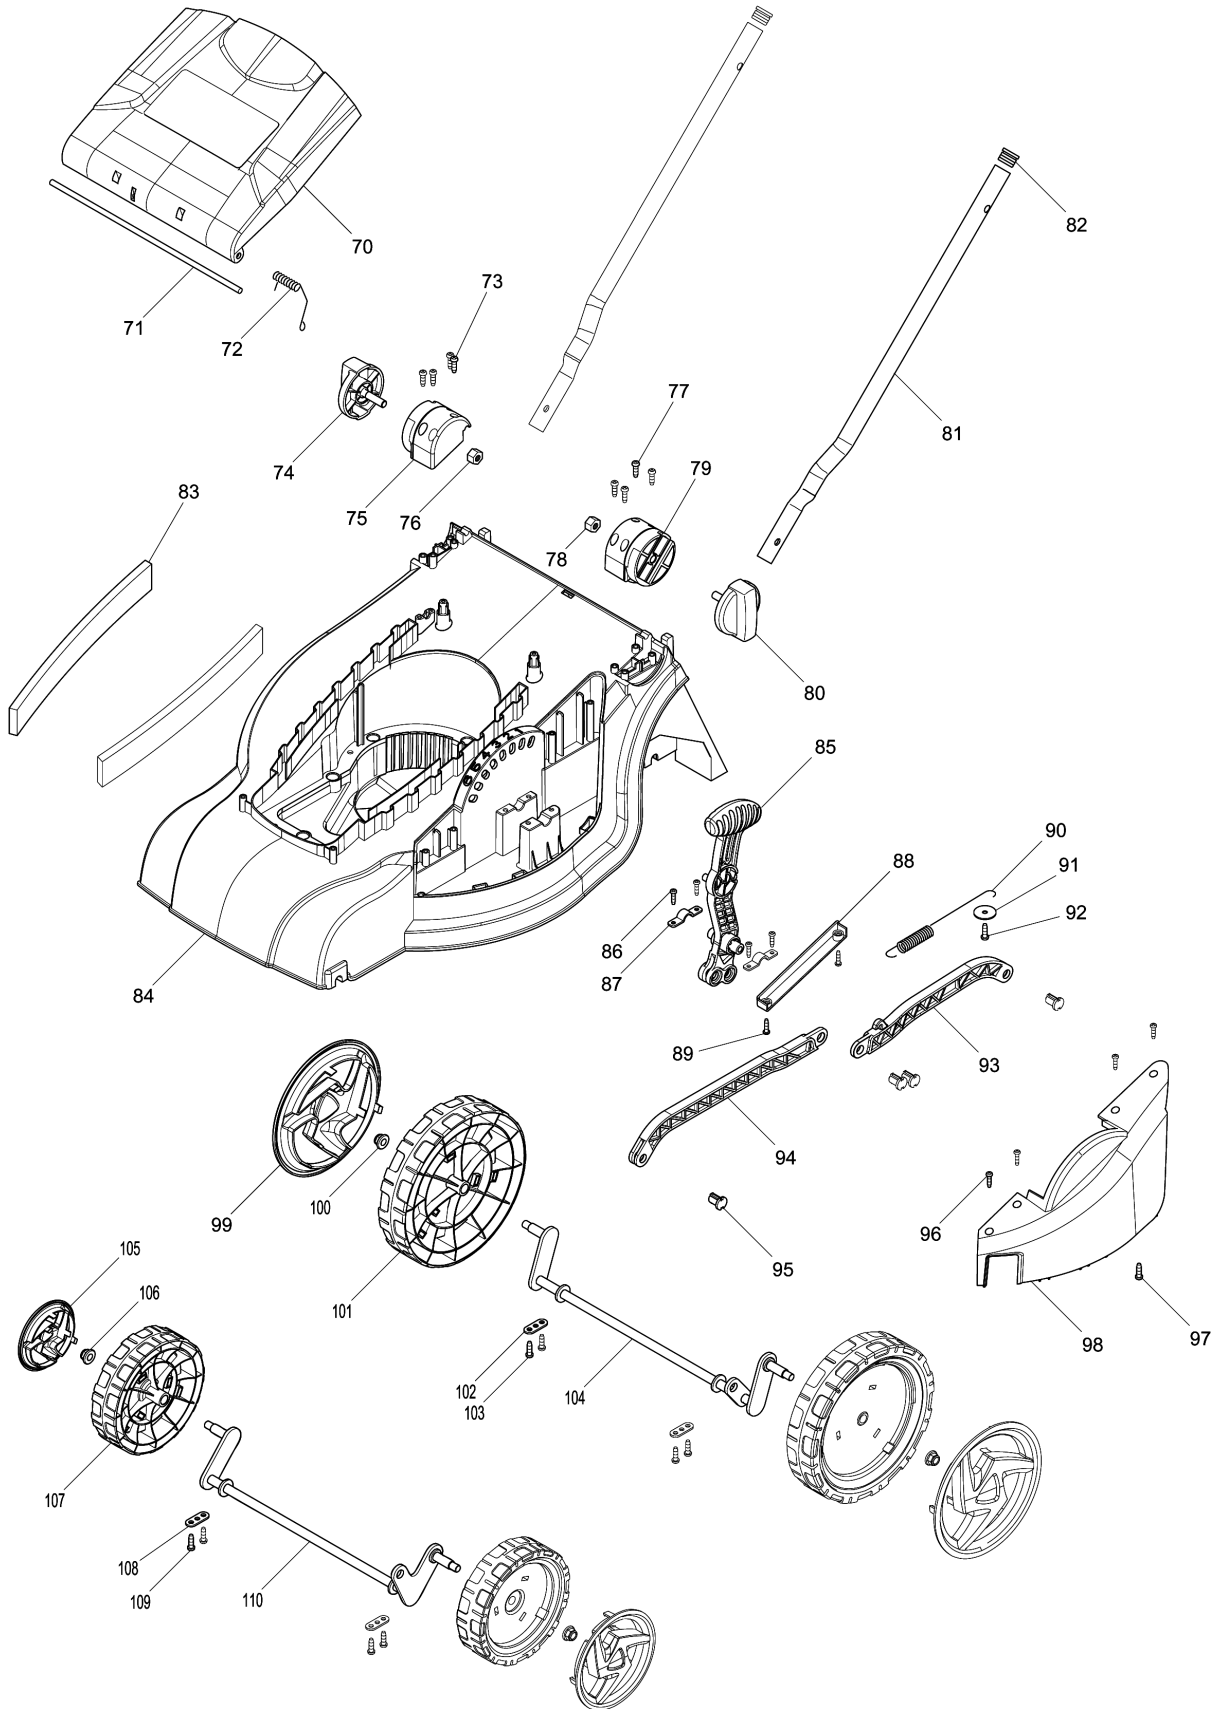

Model No.DLM380 380MM CORDLESS LAWN MOWER