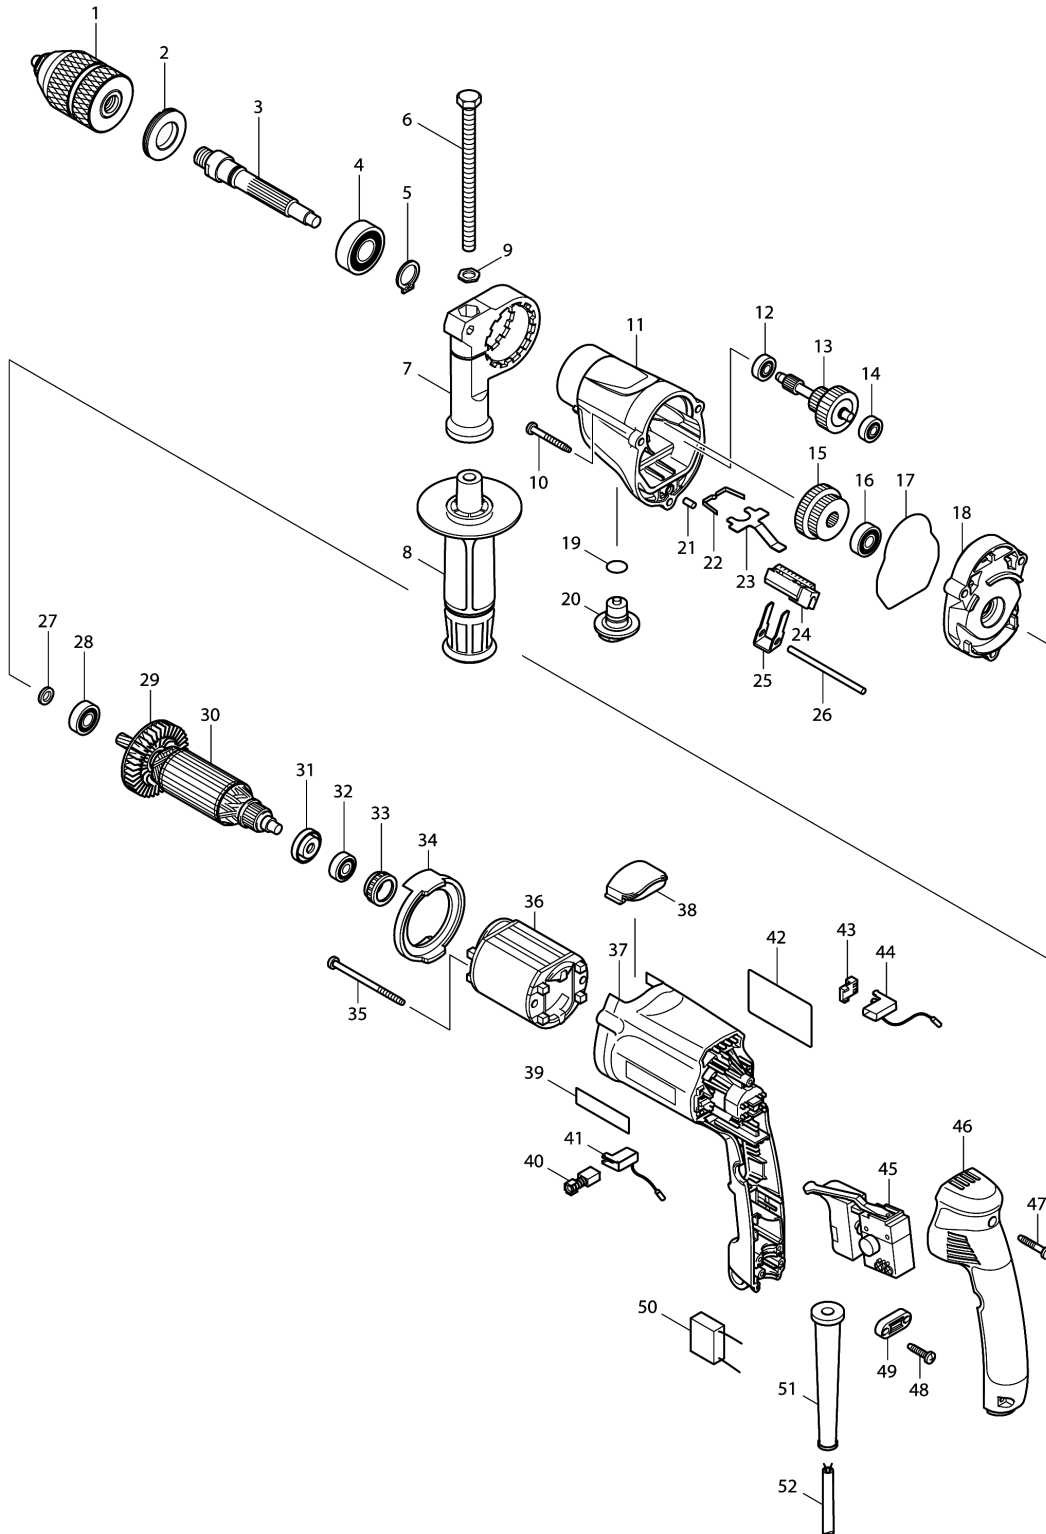

Model No.DP4011 2-SPEED DRILL 13MM