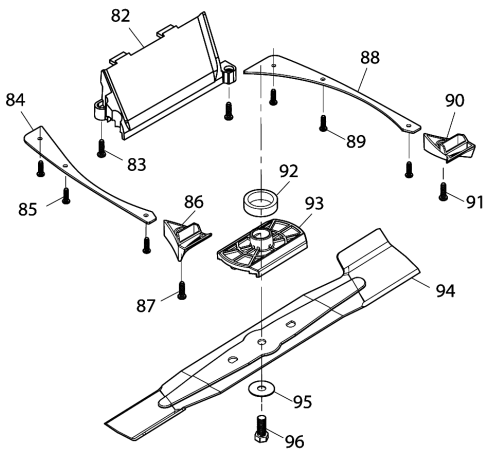

Model No.ELM3720 370MM ELECTRIC LAWN MOWER

Model No.ELM3720 370MM ELECTRIC LAWN MOWER

Model No.ELM3720 370MM ELECTRIC LAWN MOWER

Model No.ELM3720 370MM ELECTRIC LAWN MOWER

Item	Parts No.	Description	I/C	Qty	New/Old	Opt. 1	Opt. 2	Note
001	YA00000866	UPPER HANDLE BAR ASSY		1				
D10		INC. 2						
002	YA00001175	SPONGE GRIP		1				
003	YA00000867	SWITCH LEVER		1				
004	YA00000765	SWITCH BOX RIGHT		1				
005	YA00000786	SWITCH BOX CLAMP SPASER		1				
006	YA00000766	SWITCH LINK BUTTON		1				
007	YA00000767	COMPRESSION SPRING 16.8		1				
008	YA00000768	SWITCH LEVER END CAP RIGHT		1				
009	652024721	SELF DRILLING SCREW 3.5X10		1				
010	YA00000769	SWITCH TORSION SPRING 21		1				
011	YA00000778	SELF TAPPING SCREW ST4X16		2				
012	YA00000780	CORD CLAMP		1				
013	YA00000771	POWER SUPPLY CORD ASSY		1				
014	YA00000778	SELF TAPPING SCREW ST4X16		2				
015	YA00000780	CORD CLAMP		1				
016	YA00000773	POWER SUPPLY CORD ASSY (EURO)		1				
017	YA00000781	INDICATOR LENZ		1				
018	YA00000772	SWITCH		1				
019	652023811	CABLE HANGER		1				
020	YA00000786	SWITCH BOX CLAMP SPASER		1				
021	YA00000782	SWITCH BOX LEFT		1				
022	YA00000778	SELF TAPPING SCREW ST4X16		6				
023	652023795	SPRING BOX RIGHT		1				
024	YA00000787	LEVER BOX CLAMP SPASER		1				
025	652024721	SELF DRILLING SCREW 3.5X10		1				
026	652023794	SWITCH LEVER END LEFT		1				
027	YA00000737	TORSION SPRING		1				
028	YA00000787	LEVER BOX CLAMP SPASER		1				
029	652023793	SPRING BOX LEFT		1				
030	YA00000778	SELF TAPPING SCREW ST4X16		1				
031	YA00000785	SELF TAPPING SCREW ST4X25		1				
032	YA00000799	CABLE CLIP		1				
033	YA00000801	TENSION LEVER ASSY		2				
034	YA00000802	HEX.FRANGE CAP NUT M6		2				
035	YA00001166	PIPE END CAP		2				
036	YA00001167	LOWER HANDLE		2				
037	YA00000803	M8 KNOB		2				
038	YA00000420	WASHER		2				