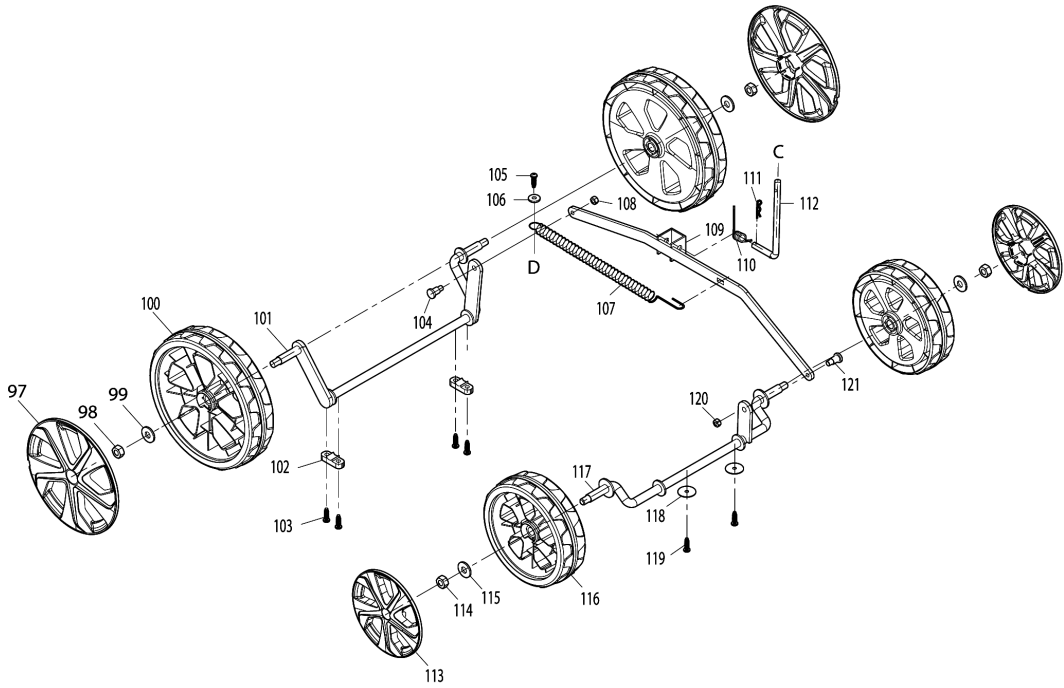

Model No.ELM3720 370MM ELECTRIC LAWN MOWER

Model No.ELM3720 370MM ELECTRIC LAWN MOWER

Model No.ELM3720 370MM ELECTRIC LAWN MOWER

Model No.ELM3720 370MM ELECTRIC LAWN MOWER

Item	Parts No.	Description	I/C	Qty	New/Old	Opt. 1	Opt. 2	Note
001	YA00000866	UPPER HANDLE BAR ASSY		1				
D10		INC. 2						
002	YA00001175	SPONGE GRIP		1				
003	YA00000867	SWITCH LEVER		1				
004	YA00000765	SWITCH BOX RIGHT		1				
005	YA00000786	SWITCH BOX CLAMP SPASER		1				
006	YA00000766	SWITCH LINK BUTTON		1				
007	YA00000767	COMPRESSION SPRING 16.8		1				
008	YA00000768	SWITCH LEVER END CAP RIGHT		1				
009	652024721	SELF DRILLING SCREW 3.5X10		1				
010	YA00000769	SWITCH TORSION SPRING 21		1				
011	YA00000778	SELF TAPPING SCREW ST4X16		2				
012	YA00000780	CORD CLAMP		1				
013	YA00000771	POWER SUPPLY CORD ASSY		1				
014	YA00000778	SELF TAPPING SCREW ST4X16		2				
015	YA00000780	CORD CLAMP		1				
016	YA00000773	POWER SUPPLY CORD ASSY (EURO)		1				
017	YA00000781	INDICATOR LENZ		1				
018	YA00000772	SWITCH		1				
019	652023811	CABLE HANGER		1				
020	YA00000786	SWITCH BOX CLAMP SPASER		1				
021	YA00000782	SWITCH BOX LEFT		1				
022	YA00000778	SELF TAPPING SCREW ST4X16		6				
023	652023795	SPRING BOX RIGHT		1				
024	YA00000787	LEVER BOX CLAMP SPASER		1				
025	652024721	SELF DRILLING SCREW 3.5X10		1				
026	652023794	SWITCH LEVER END LEFT		1				
027	YA00000737	TORSION SPRING		1				
028	YA00000787	LEVER BOX CLAMP SPASER		1				
029	652023793	SPRING BOX LEFT		1				
030	YA00000778	SELF TAPPING SCREW ST4X16		1				
031	YA00000785	SELF TAPPING SCREW ST4X25		1				
032	YA00000799	CABLE CLIP		1				
033	YA00000801	TENSION LEVER ASSY		2				
034	YA00000802	HEX.FRANGE CAP NUT M6		2				
035	YA00001166	PIPE END CAP		2				
036	YA00001167	LOWER HANDLE		2				
037	YA00000803	M8 KNOB		2				
038	YA00000420	WASHER		2				