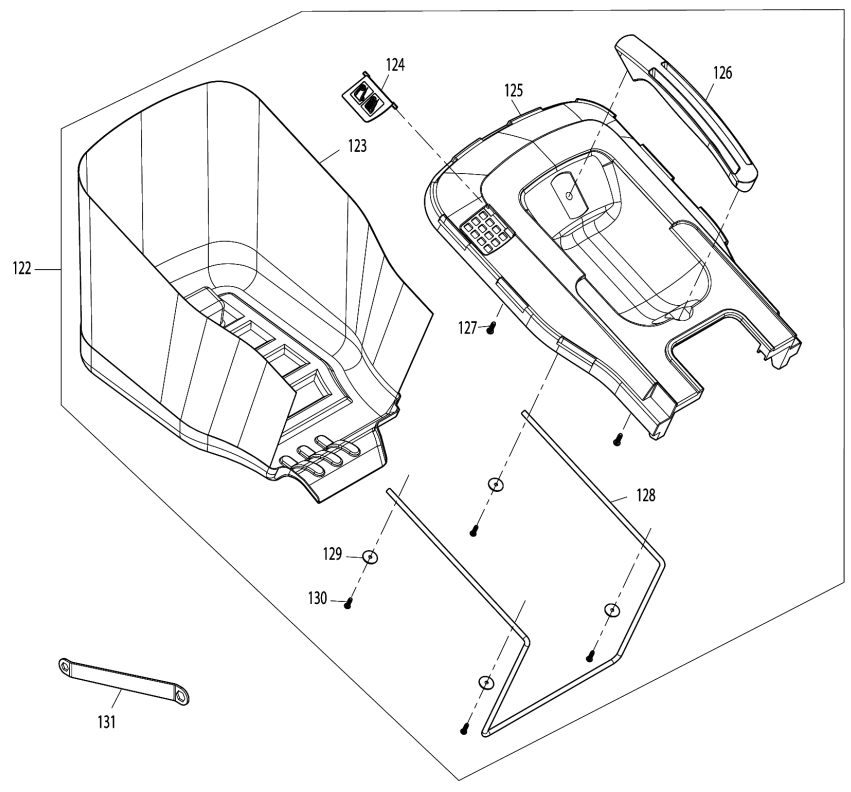

Model No.ELM3720 370MM ELECTRIC LAWN MOWER

Model No.ELM3720 370MM ELECTRIC LAWN MOWER

Model No.ELM3720 370MM ELECTRIC LAWN MOWER

Model No.ELM3720 370MM ELECTRIC LAWN MOWER

Item	Parts No.	Description	I/C	Qty	New/Old	Opt. 1	Opt. 2	Note
001	YA00000866	UPPER HANDLE BAR ASSY		1				
D10		INC. 2						
002	YA00001175	SPONGE GRIP		1				
003	YA00000867	SWITCH LEVER		1				
004	YA00000765	SWITCH BOX RIGHT		1				
005	YA00000786	SWITCH BOX CLAMP SPASER		1				
006	YA00000766	SWITCH LINK BUTTON		1				
007	YA00000767	COMPRESSION SPRING 16.8		1				
008	YA00000768	SWITCH LEVER END CAP RIGHT		1				
009	652024721	SELF DRILLING SCREW 3.5X10		1				
010	YA00000769	SWITCH TORSION SPRING 21		1				
011	YA00000778	SELF TAPPING SCREW ST4X16		2				
012	YA00000780	CORD CLAMP		1				
013	YA00000771	POWER SUPPLY CORD ASSY		1				
014	YA00000778	SELF TAPPING SCREW ST4X16		2				
015	YA00000780	CORD CLAMP		1				
016	YA00000773	POWER SUPPLY CORD ASSY (EURO)		1				
017	YA00000781	INDICATOR LENZ		1				
018	YA00000772	SWITCH		1				
019	652023811	CABLE HANGER		1				
020	YA00000786	SWITCH BOX CLAMP SPASER		1				
021	YA00000782	SWITCH BOX LEFT		1				
022	YA00000778	SELF TAPPING SCREW ST4X16		6				
023	652023795	SPRING BOX RIGHT		1				
024	YA00000787	LEVER BOX CLAMP SPASER		1				
025	652024721	SELF DRILLING SCREW 3.5X10		1				
026	652023794	SWITCH LEVER END LEFT		1				
027	YA00000737	TORSION SPRING		1				
028	YA00000787	LEVER BOX CLAMP SPASER		1				
029	652023793	SPRING BOX LEFT		1				
030	YA00000778	SELF TAPPING SCREW ST4X16		1				
031	YA00000785	SELF TAPPING SCREW ST4X25		1				
032	YA00000799	CABLE CLIP		1				
033	YA00000801	TENSION LEVER ASSY		2				
034	YA00000802	HEX.FRANGE CAP NUT M6		2				
035	YA00001166	PIPE END CAP		2				
036	YA00001167	LOWER HANDLE		2				
037	YA00000803	M8 KNOB		2				
038	YA00000420	WASHER		2				