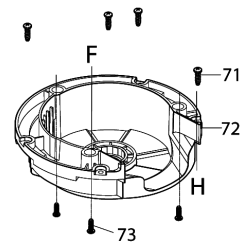

Model No.ELM3720 370MM ELECTRIC LAWN MOWER