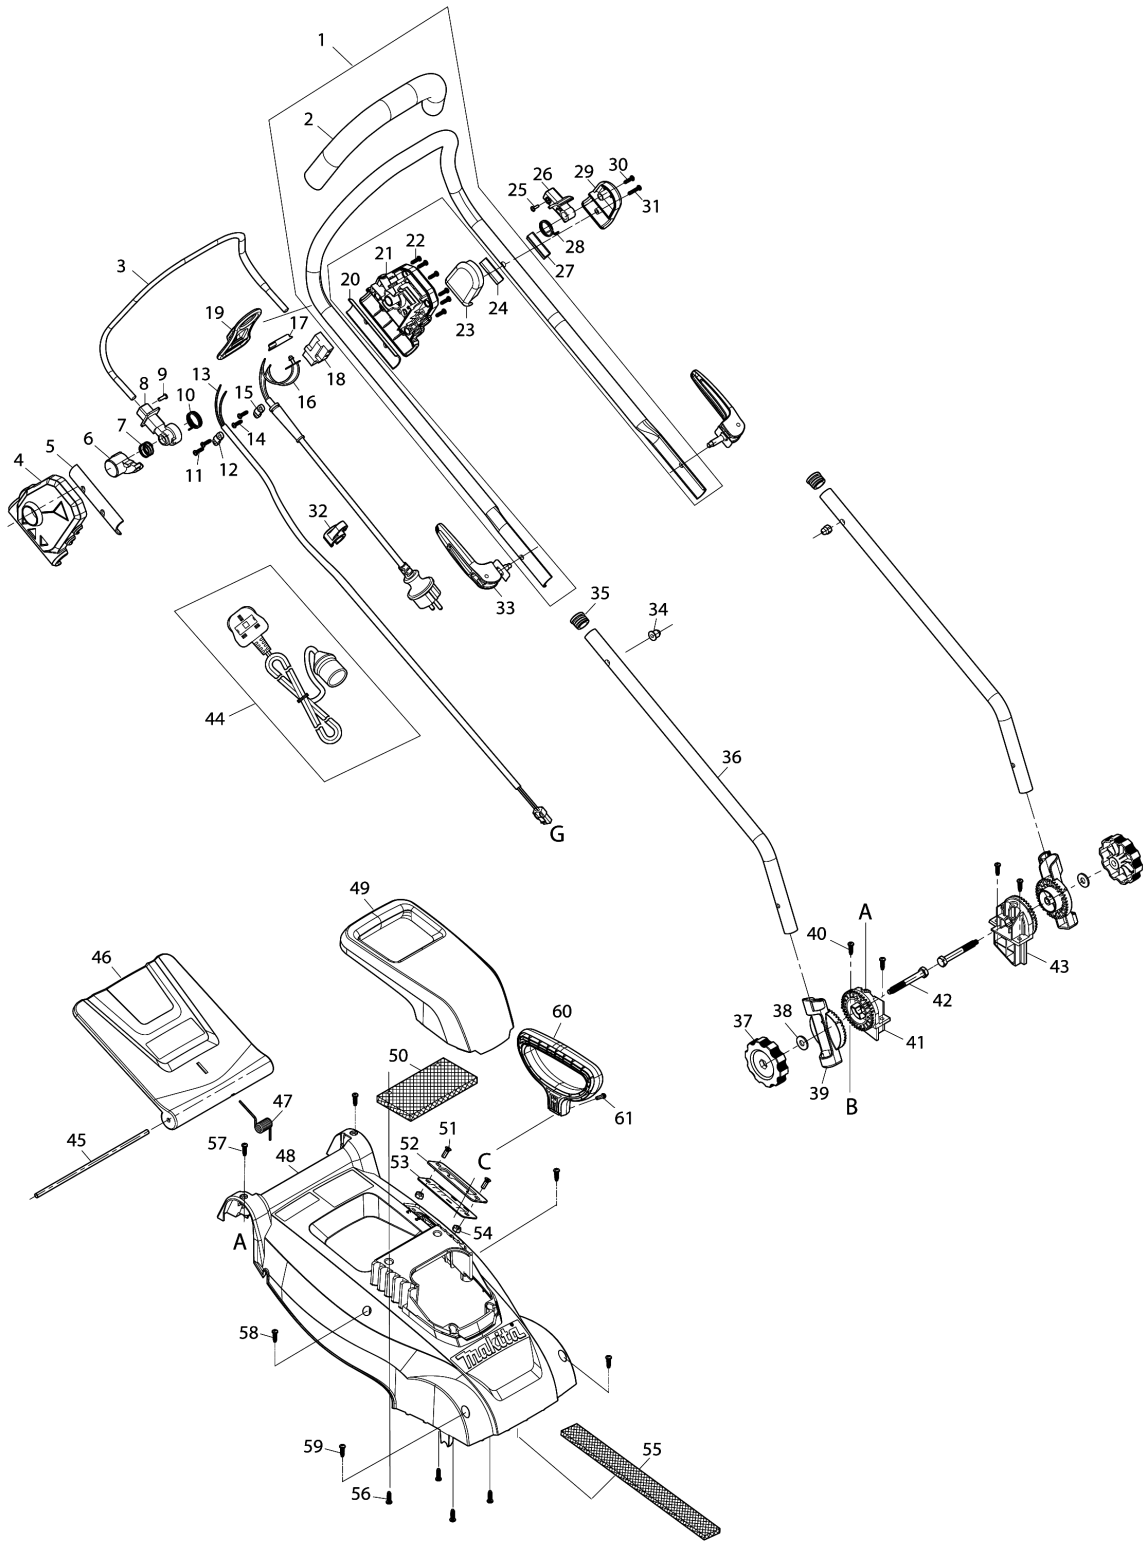

Model No.ELM3720 370MM ELECTRIC LAWN MOWER

Model No.ELM3720 370MM ELECTRIC LAWN MOWER

Model No.ELM3720 370MM ELECTRIC LAWN MOWER

Model No.ELM3720 370MM ELECTRIC LAWN MOWER

Item	Parts No.	Description	I/C	Qty	New/Old	Opt. 1	Opt. 2	Note
001	YA00000866	UPPER HANDLE BAR ASSY		1				
D10		INC. 2						
002	YA00001175	SPONGE GRIP		1				
003	YA00000867	SWITCH LEVER		1				
004	YA00000765	SWITCH BOX RIGHT		1				
005	YA00000786	SWITCH BOX CLAMP SPASER		1				
006	YA00000766	SWITCH LINK BUTTON		1				
007	YA00000767	COMPRESSION SPRING 16.8		1				
008	YA00000768	SWITCH LEVER END CAP RIGHT		1				
009	652024721	SELF DRILLING SCREW 3.5X10		1				
010	YA00000769	SWITCH TORSION SPRING 21		1				
011	YA00000778	SELF TAPPING SCREW ST4X16		2				
012	YA00000780	CORD CLAMP		1				
013	YA00000771	POWER SUPPLY CORD ASSY		1				
014	YA00000778	SELF TAPPING SCREW ST4X16		2				
015	YA00000780	CORD CLAMP		1				
016	YA00000773	POWER SUPPLY CORD ASSY (EURO)		1				
017	YA00000781	INDICATOR LENZ		1				
018	YA00000772	SWITCH		1				
019	652023811	CABLE HANGER		1				
020	YA00000786	SWITCH BOX CLAMP SPASER		1				
021	YA00000782	SWITCH BOX LEFT		1				
022	YA00000778	SELF TAPPING SCREW ST4X16		6				
023	652023795	SPRING BOX RIGHT		1				
024	YA00000787	LEVER BOX CLAMP SPASER		1				
025	652024721	SELF DRILLING SCREW 3.5X10		1				
026	652023794	SWITCH LEVER END LEFT		1				
027	YA00000737	TORSION SPRING		1				
028	YA00000787	LEVER BOX CLAMP SPASER		1				
029	652023793	SPRING BOX LEFT		1				
030	YA00000778	SELF TAPPING SCREW ST4X16		1				
031	YA00000785	SELF TAPPING SCREW ST4X25		1				
032	YA00000799	CABLE CLIP		1				
033	YA00000801	TENSION LEVER ASSY		2				
034	YA00000802	HEX.FRANGE CAP NUT M6		2				
035	YA00001166	PIPE END CAP		2				
036	YA00001167	LOWER HANDLE		2				
037	YA00000803	M8 KNOB		2				
038	YA00000420	WASHER		2				