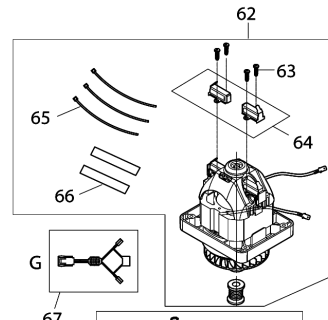

Model No.ELM3720 370MM ELECTRIC LAWN MOWER

Model No.ELM3720 370MM ELECTRIC LAWN MOWER

Model No.ELM3720 370MM ELECTRIC LAWN MOWER

Model No.ELM3720 370MM ELECTRIC LAWN MOWER

Item	Parts No.	Description	I/C	Qty	New/Old	Opt. 1	Opt. 2	Note
001	YA00000866	UPPER HANDLE BAR ASSY		1				
D10		INC. 2						
002	YA00001175	SPONGE GRIP		1				
003	YA00000867	SWITCH LEVER		1				
004	YA00000765	SWITCH BOX RIGHT		1				
005	YA00000786	SWITCH BOX CLAMP SPASER		1				
006	YA00000766	SWITCH LINK BUTTON		1				
007	YA00000767	COMPRESSION SPRING 16.8		1				
008	YA00000768	SWITCH LEVER END CAP RIGHT		1				
009	652024721	SELF DRILLING SCREW 3.5X10		1				
010	YA00000769	SWITCH TORSION SPRING 21		1				
011	YA00000778	SELF TAPPING SCREW ST4X16		2				
012	YA00000780	CORD CLAMP		1				
013	YA00000771	POWER SUPPLY CORD ASSY		1				
014	YA00000778	SELF TAPPING SCREW ST4X16		2				
015	YA00000780	CORD CLAMP		1				
016	YA00000773	POWER SUPPLY CORD ASSY (EURO)		1				
017	YA00000781	INDICATOR LENZ		1				
018	YA00000772	SWITCH		1				
019	652023811	CABLE HANGER		1				
020	YA00000786	SWITCH BOX CLAMP SPASER		1				
021	YA00000782	SWITCH BOX LEFT		1				
022	YA00000778	SELF TAPPING SCREW ST4X16		6				
023	652023795	SPRING BOX RIGHT		1				
024	YA00000787	LEVER BOX CLAMP SPASER		1				
025	652024721	SELF DRILLING SCREW 3.5X10		1				
026	652023794	SWITCH LEVER END LEFT		1				
027	YA00000737	TORSION SPRING		1				
028	YA00000787	LEVER BOX CLAMP SPASER		1				
029	652023793	SPRING BOX LEFT		1				
030	YA00000778	SELF TAPPING SCREW ST4X16		1				
031	YA00000785	SELF TAPPING SCREW ST4X25		1				
032	YA00000799	CABLE CLIP		1				
033	YA00000801	TENSION LEVER ASSY		2				
034	YA00000802	HEX.FRANGE CAP NUT M6		2				
035	YA00001166	PIPE END CAP		2				
036	YA00001167	LOWER HANDLE		2				
037	YA00000803	M8 KNOB		2				
038	YA00000420	WASHER		2				