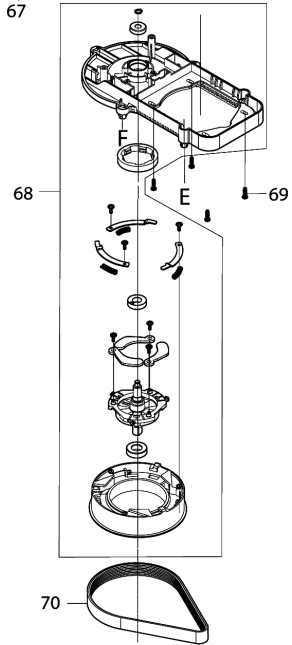

Model No.ELM3720 370MM ELECTRIC LAWN MOWER