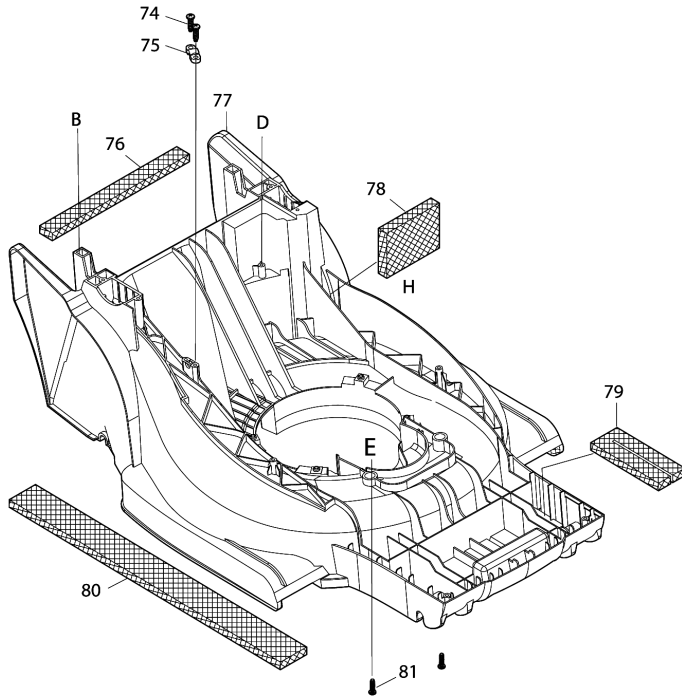

Model No.ELM3720 370MM ELECTRIC LAWN MOWER

Model No.ELM3720 370MM ELECTRIC LAWN MOWER

Model No.ELM3720 370MM ELECTRIC LAWN MOWER

Model No.ELM3720 370MM ELECTRIC LAWN MOWER

Item	Parts No.	Description	I/C	Qty	New/Old	Opt. 1	Opt. 2	Note
001	YA00000866	UPPER HANDLE BAR ASSY		1				
D10		INC. 2						
002	YA00001175	SPONGE GRIP		1				
003	YA00000867	SWITCH LEVER		1				
004	YA00000765	SWITCH BOX RIGHT		1				
005	YA00000786	SWITCH BOX CLAMP SPASER		1				
006	YA00000766	SWITCH LINK BUTTON		1				
007	YA00000767	COMPRESSION SPRING 16.8		1				
008	YA00000768	SWITCH LEVER END CAP RIGHT		1				
009	652024721	SELF DRILLING SCREW 3.5X10		1				
010	YA00000769	SWITCH TORSION SPRING 21		1				
011	YA00000778	SELF TAPPING SCREW ST4X16		2				
012	YA00000780	CORD CLAMP		1				
013	YA00000771	POWER SUPPLY CORD ASSY		1				
014	YA00000778	SELF TAPPING SCREW ST4X16		2				
015	YA00000780	CORD CLAMP		1				
016	YA00000773	POWER SUPPLY CORD ASSY (EURO)		1				
017	YA00000781	INDICATOR LENZ		1				
018	YA00000772	SWITCH		1				
019	652023811	CABLE HANGER		1				
020	YA00000786	SWITCH BOX CLAMP SPASER		1				
021	YA00000782	SWITCH BOX LEFT		1				
022	YA00000778	SELF TAPPING SCREW ST4X16		6				
023	652023795	SPRING BOX RIGHT		1				
024	YA00000787	LEVER BOX CLAMP SPASER		1				
025	652024721	SELF DRILLING SCREW 3.5X10		1				
026	652023794	SWITCH LEVER END LEFT		1				
027	YA00000737	TORSION SPRING		1				
028	YA00000787	LEVER BOX CLAMP SPASER		1				
029	652023793	SPRING BOX LEFT		1				
030	YA00000778	SELF TAPPING SCREW ST4X16		1				
031	YA00000785	SELF TAPPING SCREW ST4X25		1				
032	YA00000799	CABLE CLIP		1				
033	YA00000801	TENSION LEVER ASSY		2				
034	YA00000802	HEX.FRANGE CAP NUT M6		2				
035	YA00001166	PIPE END CAP		2				
036	YA00001167	LOWER HANDLE		2				
037	YA00000803	M8 KNOB		2				
038	YA00000420	WASHER		2				