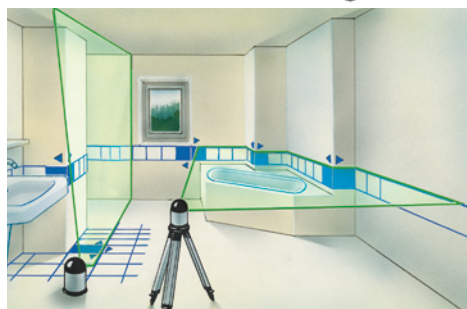

Stable metal base with vernier adjustment

Lithium battery pack

- **Green laser technology**
- Extremely bright green laser cross at front in the **DLD design achieves high-quality lines** as well as a clean and clear and therefore easily visible line image.
- **PowerBright-Laser:** Special high-performance laser diodes project extremely visible laser lines.
- The **4 vertical lines** are aligned at right angles to one another.
- **Automatic Level:** automatic alignment by virtue of a magnetic pendulum system.
- A simple, precise plumb function is afforded by the **additional plumb laser** at the bottom and the laser cross at the top.
- **Out-Of-Level:** is indicated by optical signals when the unit is outside its self-levelling range.
- **Connectible** laser lines.
- **RX-/GRX-Ready:** Together with an optional laser receiver, the integrated hand-held receiver modes permit detection of the red laser lines (RX-Ready) and green laser lines (GRX-Ready) over long distances and under unfavourable light conditions.
- The pivoted housing can be turned with a **vernier adjustment mechanism** to permit exact positioning of laser lines.
- **Vial** and **height-adjustable feet** for preliminary adjustment of the unit.
- Long-lasting, powerful **rechargeable lithium-ion battery**.
- **Transport lock:** A pendulum lock protects unit during transport.

TECHNICAL DATA

ACCURACY	2 mm per 10 m
SELF-LEVELLING RANGE	± 2°
LEVELLING	automatic
LASER WAVELENGTH	line lasers red 635 nm line lasers green 510 nm plumb laser red 650 nm
LASERCLASS	2 / < 1 mW
POWER SUPPLY	rechargeable lithium-ion battery, approx. 4 hrs operating time
WORKING TEMPERATURE	0°C ... +50°C
STORAGE TEMPERATURE	-10°C ... +60°C
WEIGHT	1.1 kg
DIMENSIONS (W x H x D)	130 x 205 x 140 mm