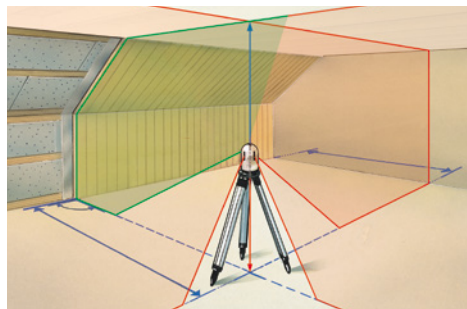

## CombiCross-Laser 5 DLD

Green cross-line laser with ultra bright diode technology, and an additional 3 red laser lines and plumb laser

Rev.0316

Stable metal base with vernier adjustment

Lithium battery pack

- **Green laser technology**
- Extremely bright green laser cross at front in the **DLD design achieves high-quality lines** as well as a clean and clear and therefore easily visible line image.
- **PowerBright-Laser:** Special high-performance laser diodes project extremely visible laser lines.
- The **4 vertical lines** are aligned at right angles to one another.
- **Automatic Level:** automatic alignment by virtue of a magnetic pendulum system.
- A simple, precise plumb function is afforded by the **additional plumb laser** at the bottom and the laser cross at the top.
- **Out-Of-Level:** is indicated by optical signals when the unit is outside its self-levelling range.
- **Connectible** laser lines.
- **RX-/GRX-Ready:** Together with an optional laser receiver, the integrated hand-held receiver modes permit detection of the red laser lines (RX-Ready) and green laser lines (GRX-Ready) over long distances and under unfavourable light conditions.
- The pivoted housing can be turned with a **vernier adjustment mechanism** to permit exact positioning of laser lines.
- **Vial** and **height-adjustable feet** for preliminary adjustment of the unit.
- Long-lasting, powerful **rechargeable lithium-ion battery**.
- **Transport lock:** A pendulum lock protects unit during transport.

### 1H 4V 1D

**CombiCross-Laser 5 DLD**  
including Sortimo® L-BOXX® 136  
+ tripod adapter  
+ power supply/battery charger  
+ rubber caps  
+ rechargeable lithium-ion battery

**Packing dimension (W x H x D)**  
442 x 151 x 357 mm