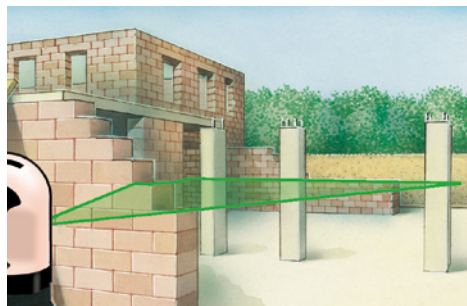

Stable metal base with vernier adjustment

Lithium battery pack

- **Green laser technology**
- Extremely bright green laser cross at front in the **DLD design achieves high-quality lines** as well as a clean and clear and therefore easily visible line image.
- **PowerBright-Laser:** Special high-performance laser diodes project extremely visible laser lines.
- The **4 vertical lines** are aligned at right angles to one another.
- **Automatic Level:** automatic alignment by virtue of a magnetic pendulum system.
- A simple, precise plumb function is afforded by the **additional plumb laser** at the bottom and the laser cross at the top.
- **Out-Of-Level:** is indicated by optical signals when the unit is outside its self-levelling range.
- **Connectible** laser lines.
- **RX-/GRX-Ready:** Together with an optional laser receiver, the integrated hand-held receiver modes permit detection of the red laser lines (RX-Ready) and green laser lines (GRX-Ready) over long distances and under unfavourable light conditions.
- The pivoted housing can be turned with a **vernier adjustment mechanism** to permit exact positioning of laser lines.
- **Vial** and **height-adjustable feet** for preliminary adjustment of the unit.
- Long-lasting, powerful **rechargeable lithium-ion battery**.
- **Transport lock:** A pendulum lock protects unit during transport.

TECHNICAL DATA

ACCURACY	2 mm per 10 m
SELF-LEVELLING RANGE	± 2°
LEVELLING	automatic
LASER WAVELENGTH	line lasers red 635 nm line lasers green 510 nm plumb laser red 650 nm
LASERCLASS	2 / < 1 mW
POWER SUPPLY	rechargeable lithium-ion battery, approx. 4 hrs operating time
WORKING TEMPERATURE	0°C ... +50°C
STORAGE TEMPERATURE	-10°C ... +60°C
WEIGHT	1.1 kg
DIMENSIONS (W x H x D)	130 x 205 x 140 mm