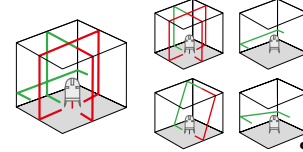

Laserliner®

CombiCross-Laser 5 DLD

Green cross-line laser with ultra bright diode technology, and an additional 3 red laser lines and plumb laser

Rev.0316

- **Green laser technology**
- Extremely bright green laser cross at front in the **DLD design achieves high-quality lines** as well as a clean and clear and therefore easily visible line image.
- **PowerBright-Laser:** Special high-performance laser diodes project extremely visible laser lines.
- The **4 vertical lines** are aligned at right angles to one another.
- **Automatic Level:** automatic alignment by virtue of a magnetic pendulum system.
- A simple, precise plumb function is afforded by the **additional plumb laser** at the bottom and the laser cross at the top.
- **Out-Of-Level:** is indicated by optical signals when the unit is outside its self-levelling range.
- **Connectible** laser lines.
- **RX-/GRX-Ready:** Together with an optional laser receiver, the integrated hand-held receiver modes permit detection of the red laser lines (RX-Ready) and green laser lines (GRX-Ready) over long distances and under unfavourable light conditions.
- The pivoted housing can be turned with a **vernier adjustment mechanism** to permit exact positioning of laser lines.
- **Vial** and **height-adjustable feet** for preliminary adjustment of the unit.
- Long-lasting, powerful **rechargeable lithium-ion battery**.
- **Transport lock:** A pendulum lock protects unit during transport.

TECHNICAL DATA