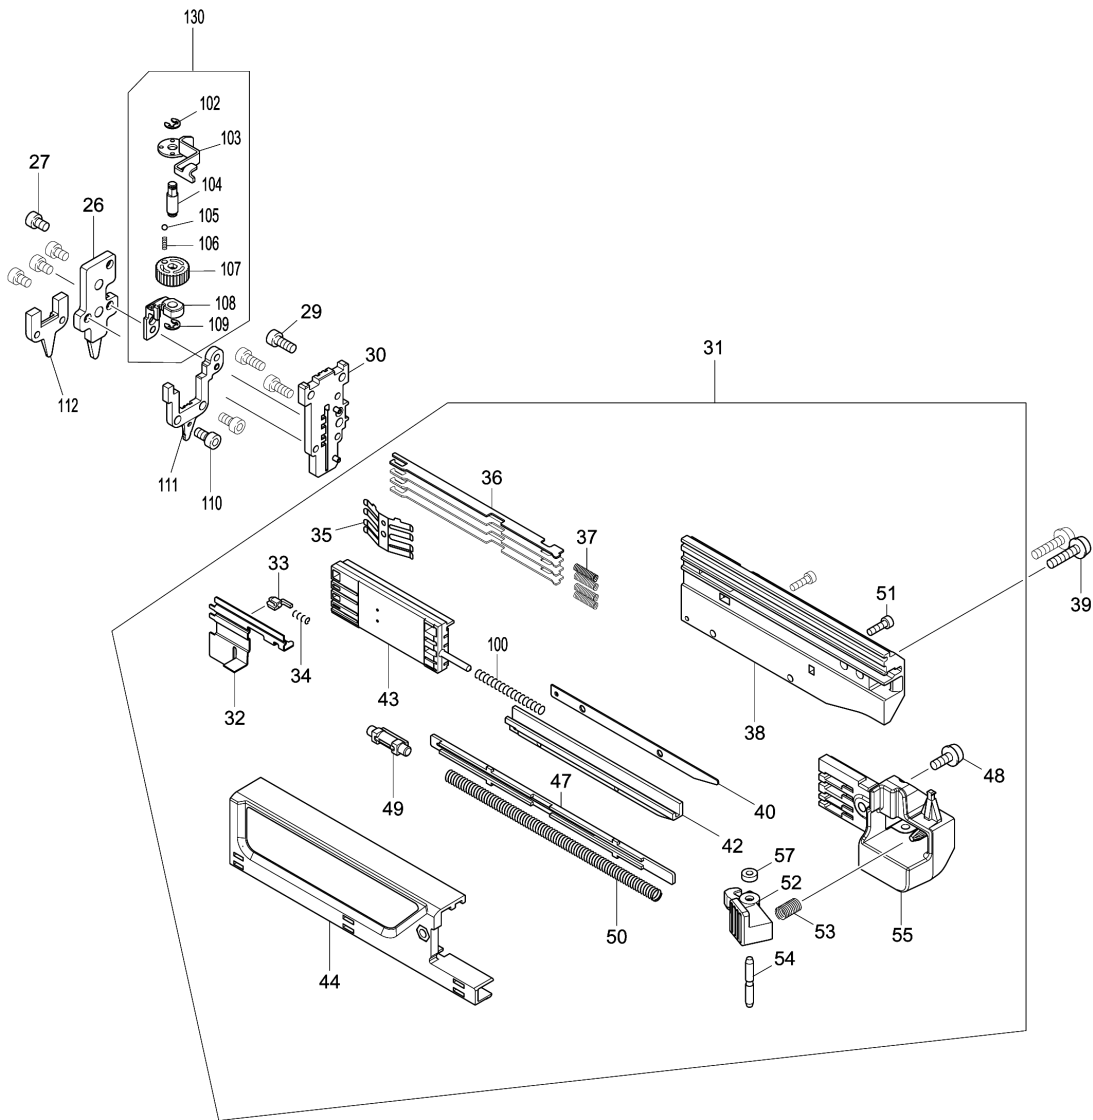

Model No.DPT353 CORDLESS PIN NAILER

Model No.DPT353 CORDLESS PIN NAILER

Item	Parts No.	Description	I/C	Qty	New/Old	Opt. 1	Opt. 2	Note
001	266901-4	TAPPING SCREW 4X14		1				
003	183F93-9	HOUSING SET		1				
C10	263005-3	RUBBER PIN 6		2				
C20	252126-6	HEX. LOCKING NUT M4-7		2				
C30	931102-0	HEX. NUT M4		1				
D10		INC. 95						
004	643860-3	TERMINAL		1				
007	915101-0	BINDING HEAD SCREW M4X6		4				
008	457384-1	FRONT COVER		1	*			
008-1	459308-3	FRONT COVER	S	1				
010	345704-0	UPPER PLATE		1	*			
010-1	347528-0	UPPER PLATE	S	1				
011	347140-6	RAIL		1				
013	326903-3	GUIDE BOLT		1				
014	347143-0	BOTTOM PLATE		1				
015	457389-1	SPRING HOLDER		1				
016	347148-0	SPRING BASE		1				
017	232364-6	COMPRESSION SPRING 17		1				
018	347141-4	HAMMER		1				
019	424952-5	CUSHION		1				
020	253804-1	FLAT WASHER 6		1				
022	319537-9	HOLDER		1				
023	931302-2	HEX. NUT M6		1	*			
023-1	252273-3	HEX. NUT M6	<	1				
024	345702-4	DRIVER		1				
025	268157-5	PIN 4		1	*			
025-1	256882-0	FLAT FILLISTER HD. PIN 4	<	1				
026	144291-4	DRIVER GUIDE COVER COMPLETE		1	*			
026-1	140H39-0	DRIVER GUIDE COVER COMPLETE	S	1	*			
026-2	144291-4	DRIVER GUIDE COVER COMPLETE	S	1				
027	922102-1	HEX. SOCKET HEAD BOLT M4X6		4				
029	922112-8	HEX. SOCKET HEAD BOLT M4X10		3				
030	144330-0	DRIVER GUIDE COMPLETE		1				
031	135856-3	MAGAZINE ASSY		1	*			
D10		INC. 32-38,40,42-44,47-55,57,			*			
D20		INC. 100			*			
031-1	135897-9	MAGAZINE ASSY	<	1				
D10		INC. 32-38,40,42-44,47-55,57,			*			
D20		INC. 100			*			
032	347138-3	PUSHER		1