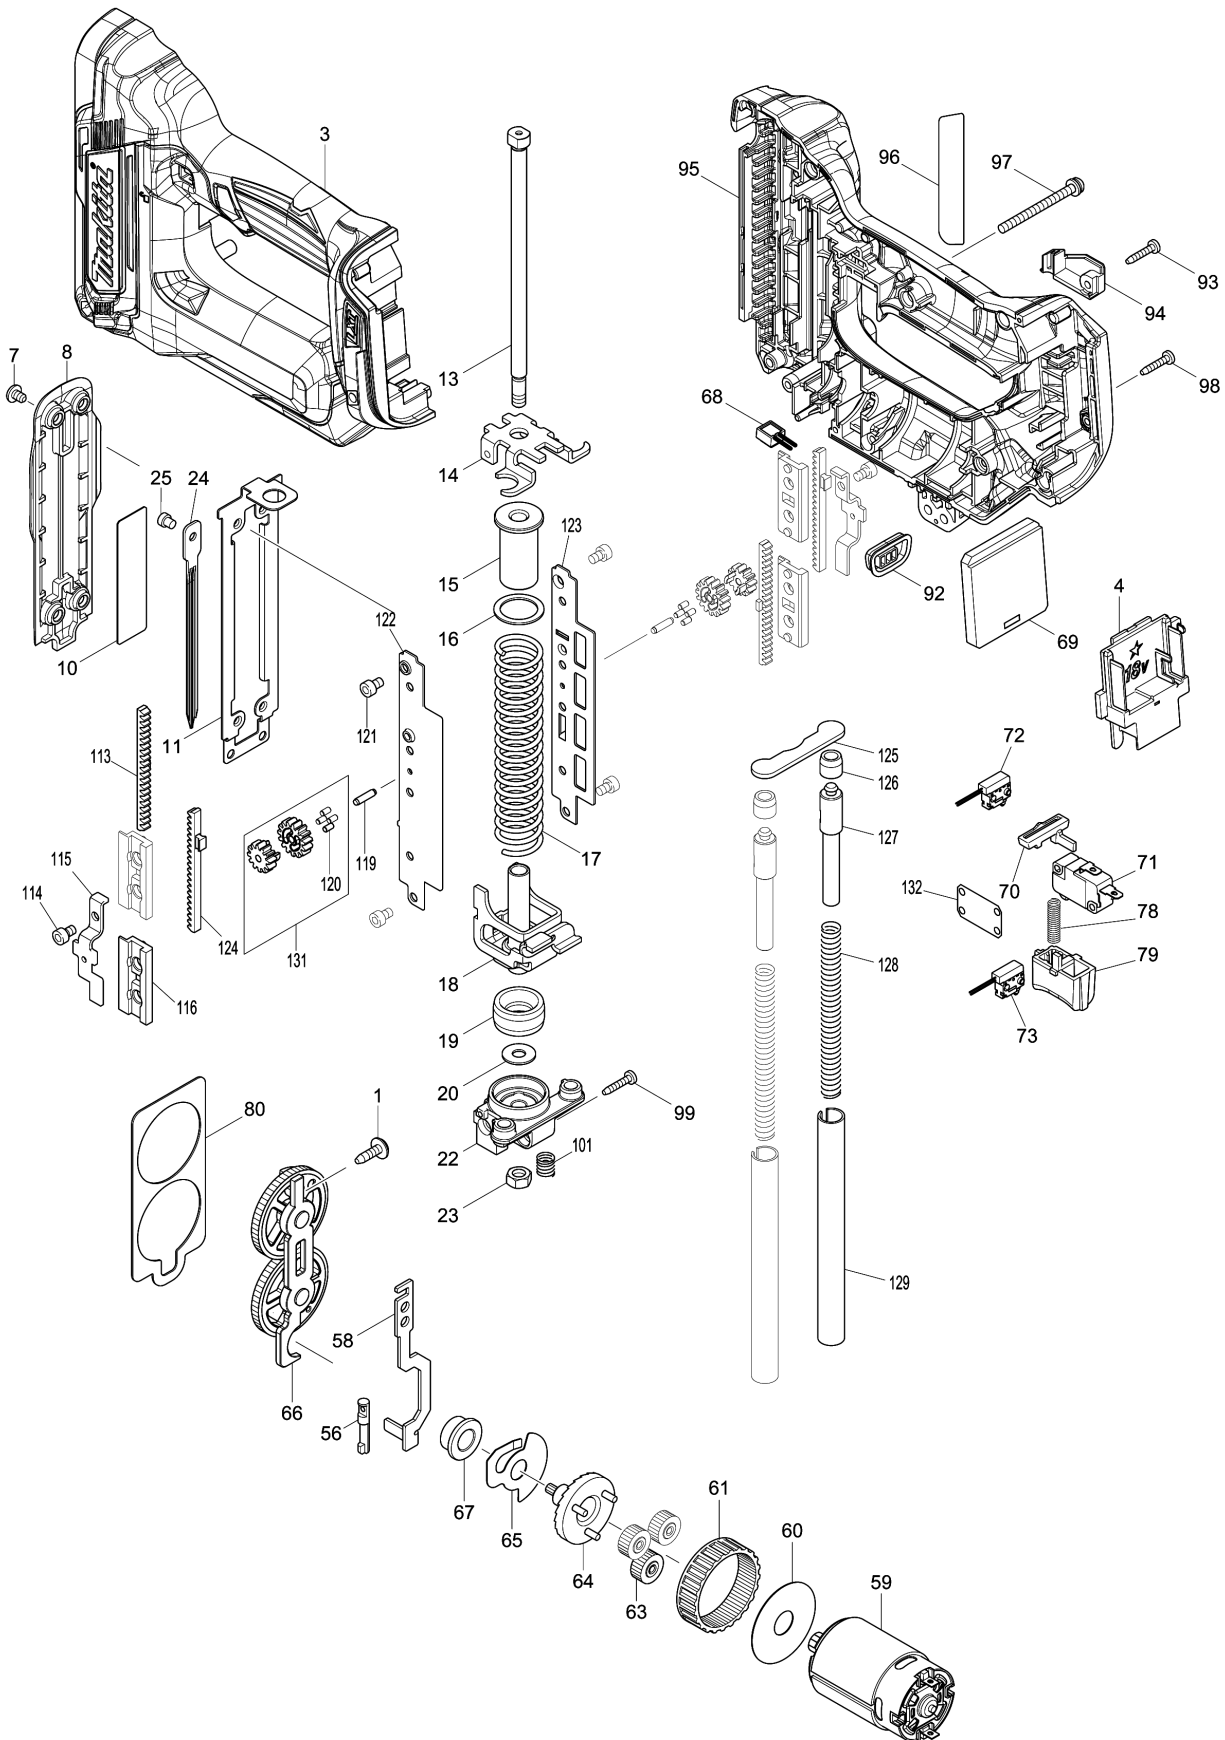

Model No.DPT353 CORDLESS PIN NAILER