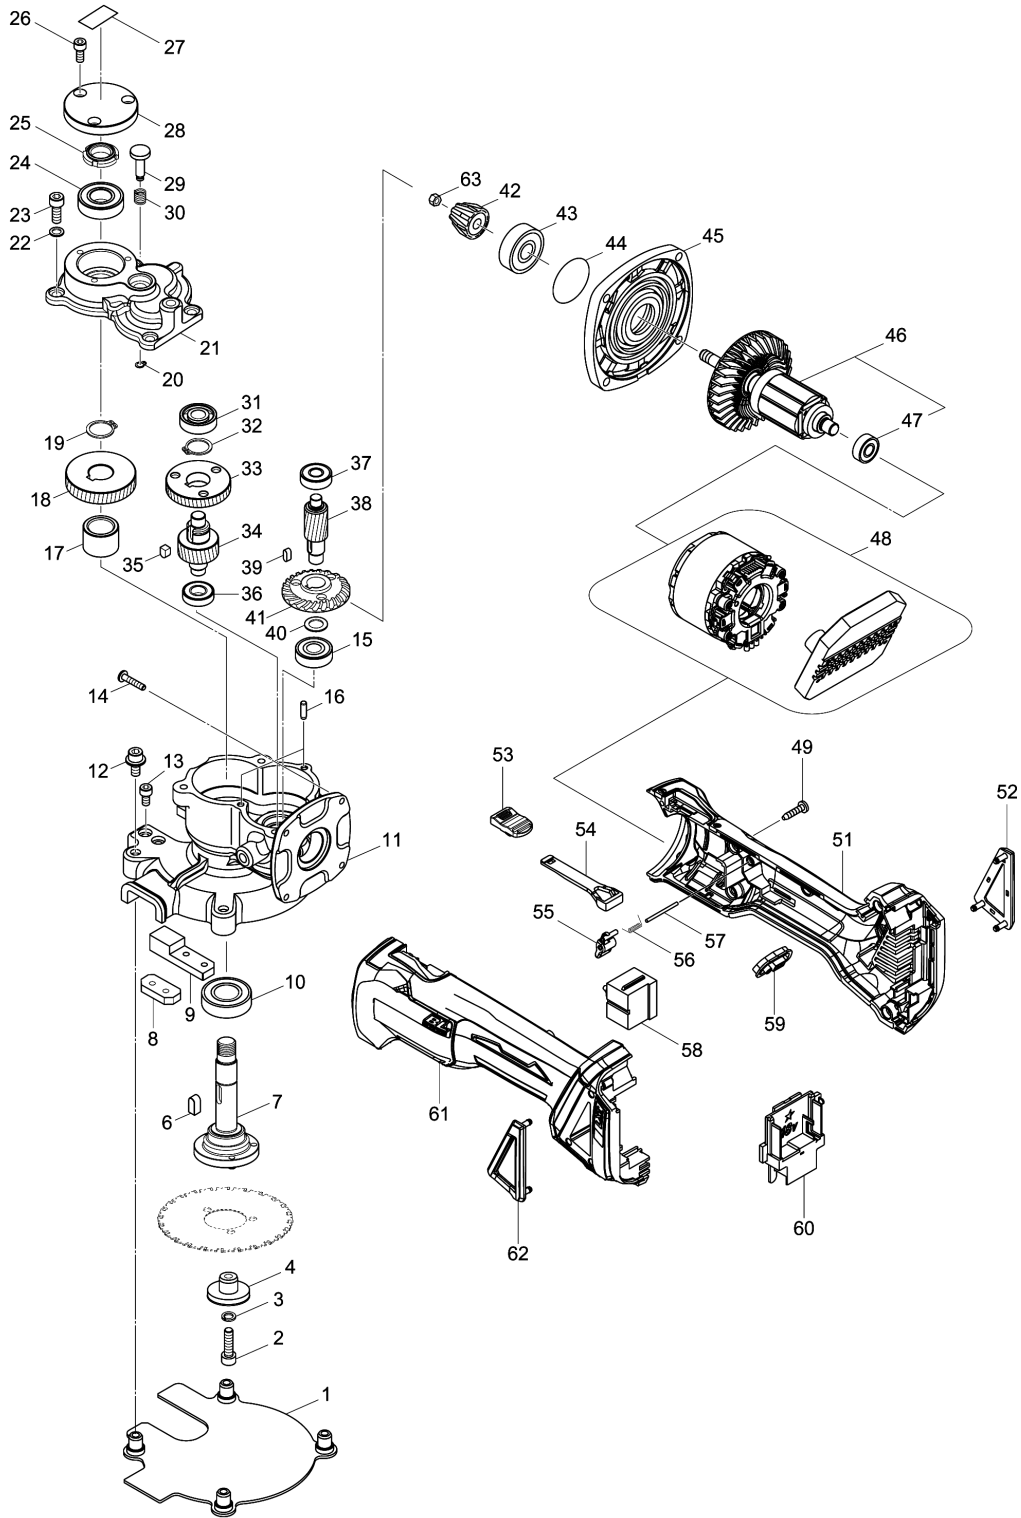

Model No.DSC251 CORDLESS STEEL ROD CUTTER