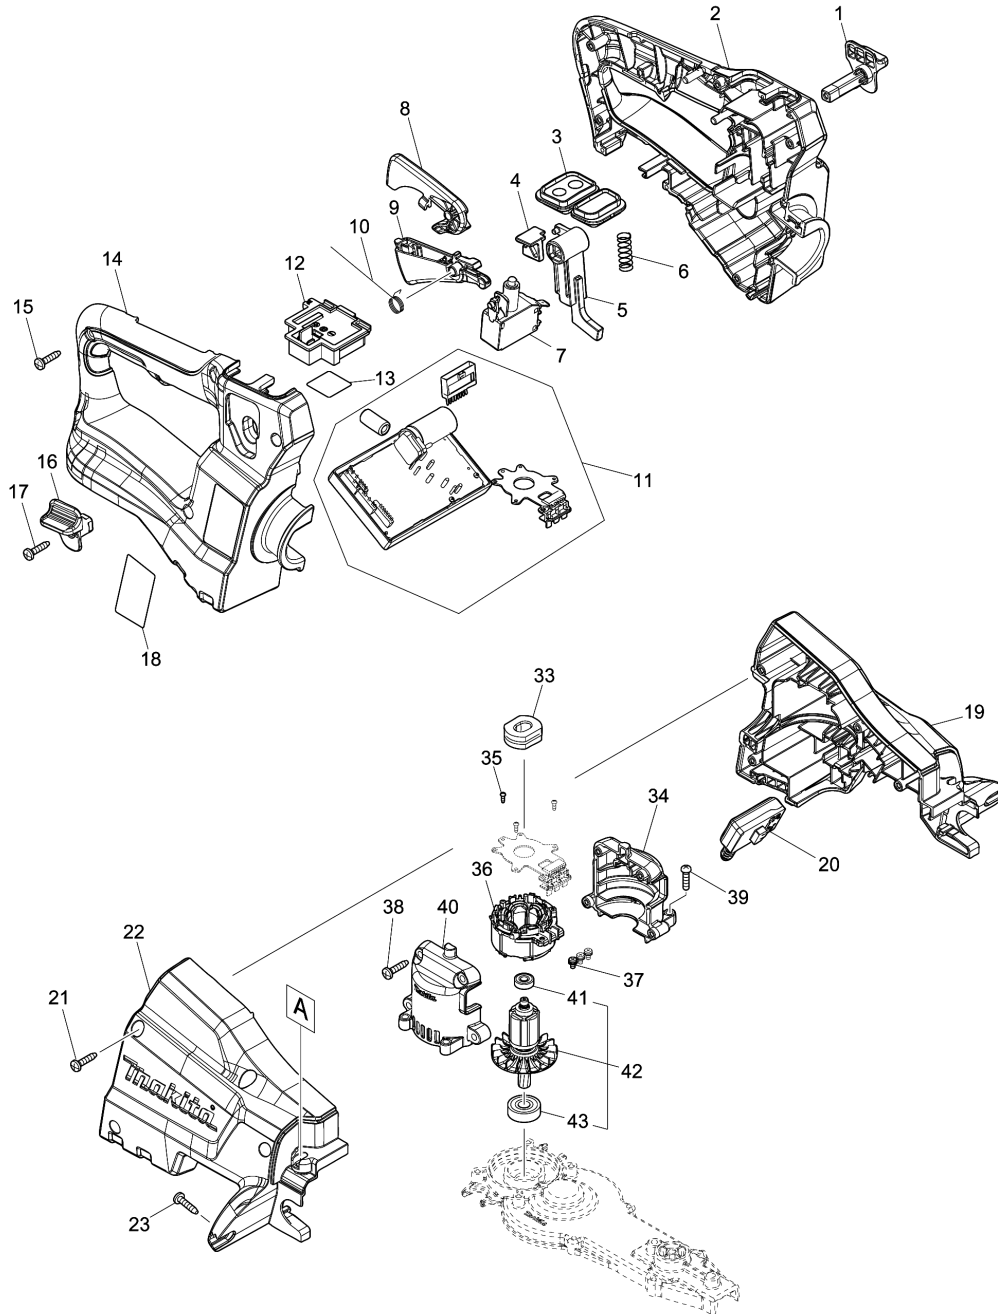

Model No.DUH602 600MM CORDLESS HEDGE TRIMMER