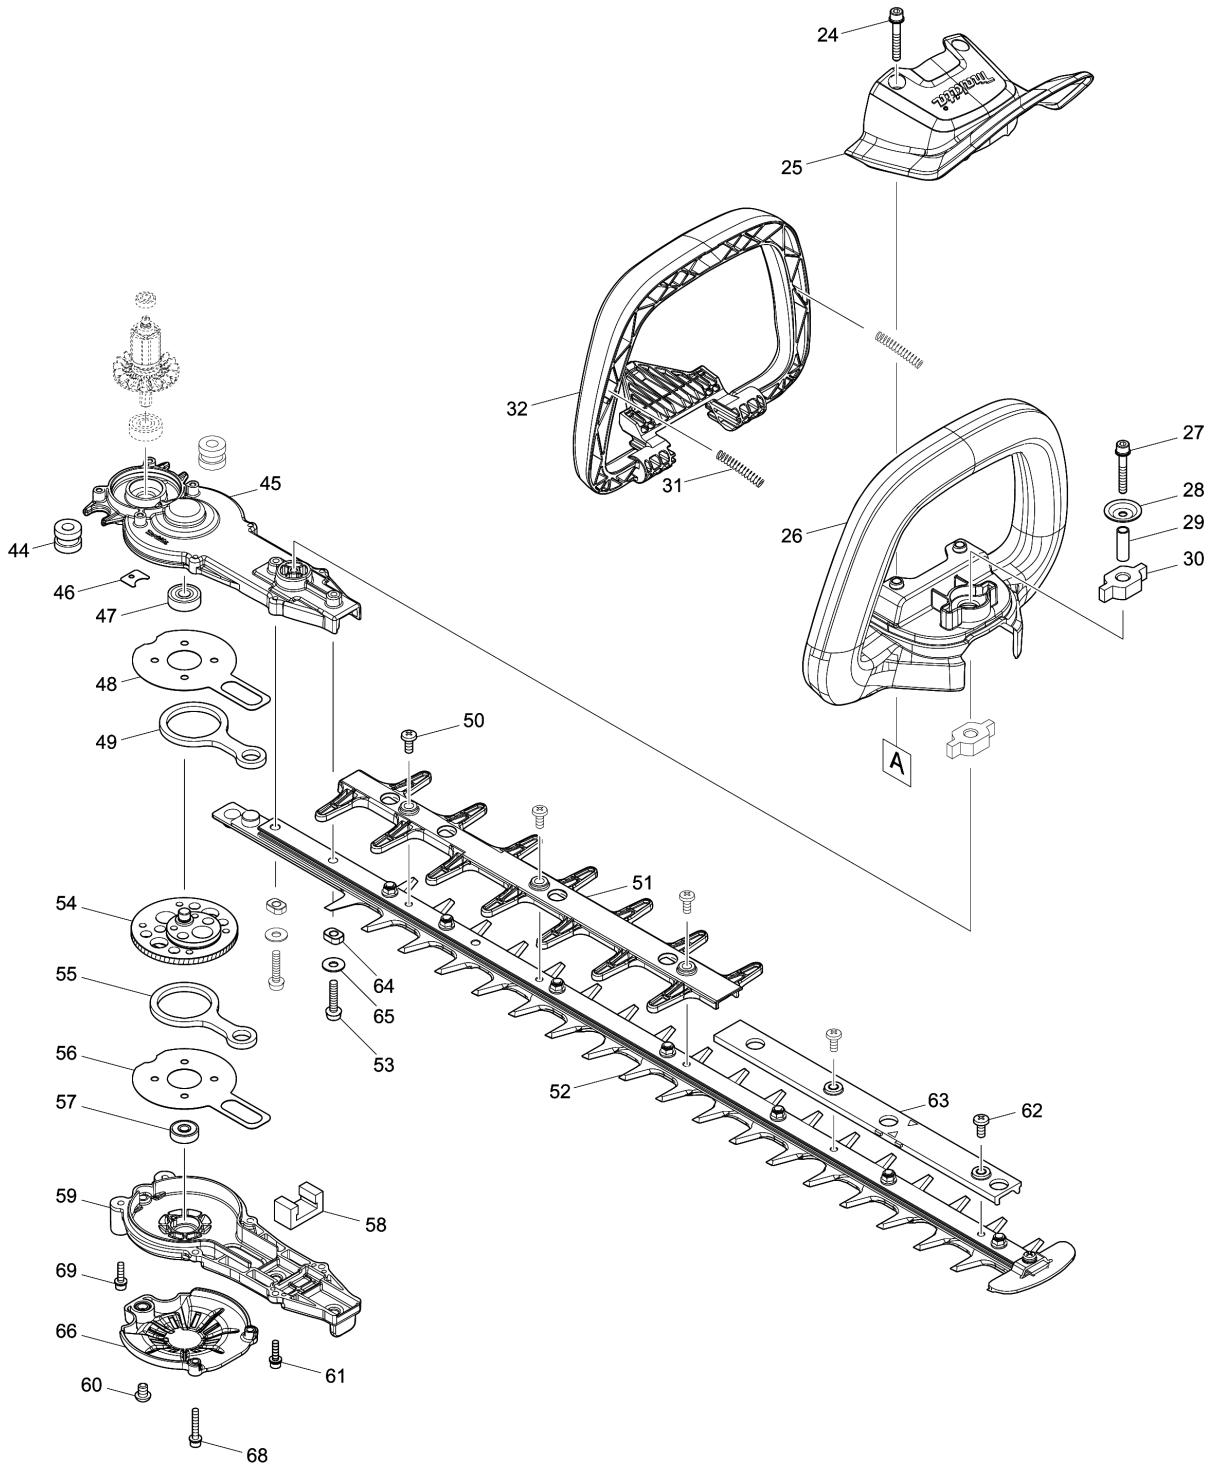

Model No.DUH602 600MM CORDLESS HEDGE TRIMMER

Model No.DUH602 600MM CORDLESS HEDGE TRIMMER

Item	Parts No.	Description	I/C	Qty	New/Old	Opt. 1	Opt. 2	Note
001	458406-0	LOCK LEVER L		1				
002	183J51-9	HANDLE SET		1				
C10	263005-3	RUBBER PIN 6		2				
D10		INC. 14						
003	140A04-7	SUB CONTROLLER COMPLETE		1				
C10	806G56-1	INDICATION LABEL		1				
C20	817C42-3	SWITCH LABEL		1				
004	458570-7	SLIDER		1				
005	458405-2	LOCK ARM		1				
006	234204-4	COMPRESSION SPRING 8		1				
007	650781-2	SWITCH C3JW-6B-P		1				
008	458403-6	LOCK OFF LEVER		1				
009	458404-4	SWITCH LEVER R		1				
010	232454-5	TORSION SPRING 10		1				
011	620818-9	CONTROLLER		1	*			
011-1	620818-9	CONTROLLER	O	1				
012	644809-6	TERMINAL		1				
013	855G51-8	DUH602 SERIAL NO. LABEL		1				
014	183J51-9	HANDLE SET		1				
C10	263005-3	RUBBER PIN 6		2				
D10		INC. 2						
015	266326-2	TAPPING SCREW 4X18		6				
016	458407-8	LOCK LEVER R		1				
017	266326-2	TAPPING SCREW 4X18		1				
018	855G45-3	DUH602 NAME PLATE		1				
019	183K21-4	HOUSING SET		1				
C10	252143-6	COLLARED HEX.NUT M5-8		2				
C20	424344-8	DAMPER		4				
D10		INC. 22						
020	651083-9	SWITCH C3XA-1PSPM		1				
021	266326-2	TAPPING SCREW 4X18		4				
022	183K21-4	HOUSING SET		1				
C10	252143-6	COLLARED HEX.NUT M5-8		2				
C20	424344-8	DAMPER		4				
D10		INC. 19						
023	266326-2	TAPPING SCREW 4X18		2				
024	265182-7	+ PAN HEAD SCREW M5X25		2				
025	458399-1	PROTECTOR		1				
026	458400-2	FRONT GRIP E		1				
027	251476-6	H.S.H.BOLT M5X35 WITH WR		1				
028	253416-0	DISH WASHER 5		1				
029	257678-2	SLEEVE 6		1				

Please order the parts with part number.

Print Date 2/9/2020