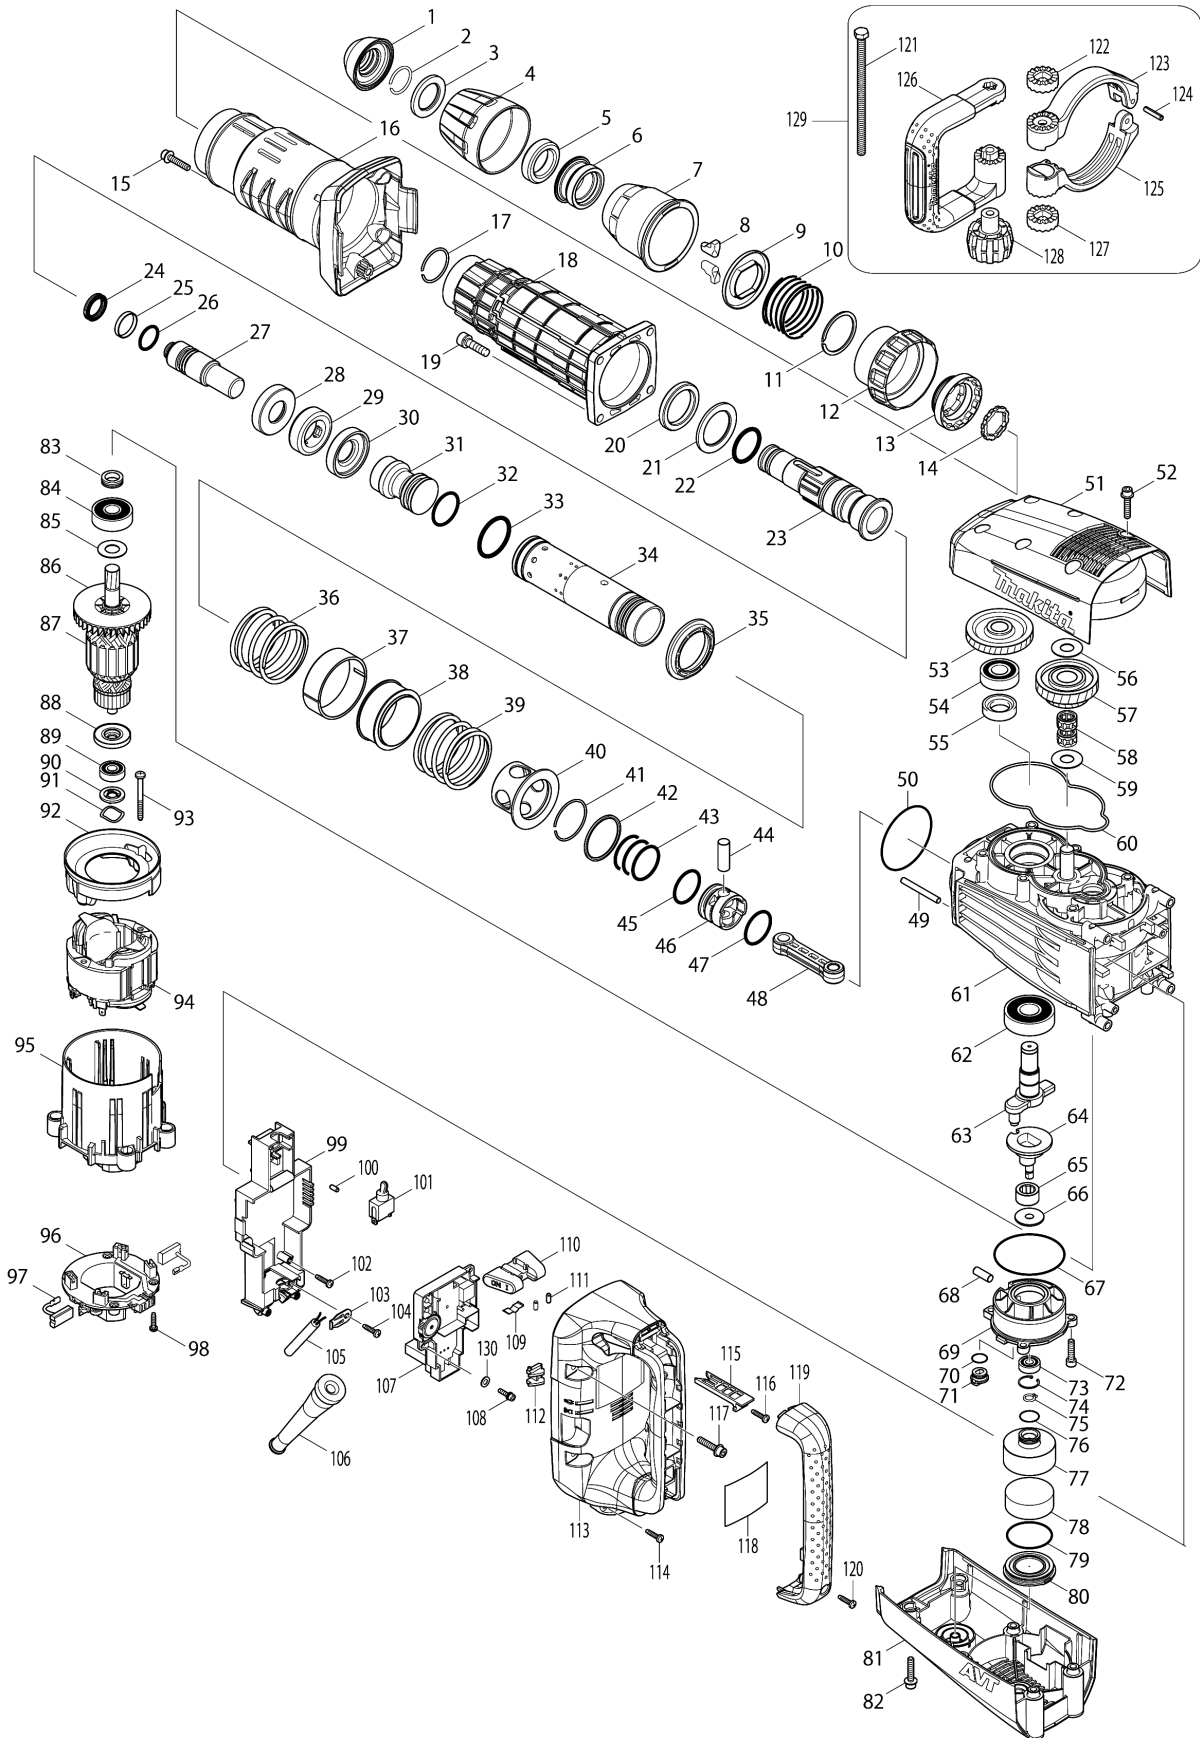

Model No.HM1214C DEMOLITION HAMMER

Model No.HM1214C DEMOLITION HAMMER

Item	Parts No.	Description	I/C	Qty	New/Old	Opt. 1	Opt. 2	Note
001	424165-8	TOOL HOLDER CAP		1				
002	233973-4	RING SPRING 26		1				
003	267386-7	FLAT WASHER 30		1				
004	450894-7	CHUCK COVER		1				
005	262147-0	RUBBER RING 30		1				
006	324987-5	CHUCK RING		1				
007	450895-5	RELEASE COVER		1				
008	310279-8	TOOL RETAINER		2				
009	346015-6	SPRING GUIDE		1				
010	234086-4	COMPRESSION SPRING 56		1				
011	961232-3	RETAINING RING WR-45		1				
012	450893-9	CHANGE RING COVER		1				
013	324969-7	CHANGE RING		1				
014	324988-3	LOCK RING		1				
015	266499-1	H.S HEAD BOLT M6X30 WITH GM		1				
016	451113-4	BARREL COVER		1				
017	233970-0	RING SPRING 35		1				
018	158984-7	BARREL COMPLETE		1	*			
018-1	141786-8	BARREL COMPLETE	<	1				
019	266010-9	HEX. SOCKET HEAD BOLT M8X30		4				
020	262148-8	RUBBER RING 39		1				
021	267387-5	FLAT WASHER 39		1				
022	213079-4	O-RING 35.5		1				
023	324985-9	TOOL HOLDER		1				
024	213980-3	X-RING 21		1				
025	213431-6	FLUORIDE RING 28		1				
026	213394-6	O RING 23		1				
027	325681-2	IMPACT BOLT		1				
028	324993-0	SHOULDER SLEEVE		1				
029	262149-6	RUBBER RING 24		1				
030	324993-0	SHOULDER SLEEVE		1				
031	325680-4	STRIKER		1				
032	213499-2	O-RING 31.5		1				
033	213581-7	O-RING 44		1				
034	331856-3	CYLINDER 40		1				
035	451110-0	CYLINDER GUIDE		1				
036	234107-2	COMPRESSION SPRING 58		1				
037	451103-7	WEIGHT GUIDE		1				
038	331854-7	COUNTER WEIGHT		1				
039	234107-2	COMPRESSION SPRING 58		1				
040	325661-8	SLIDE SLEEVE		1