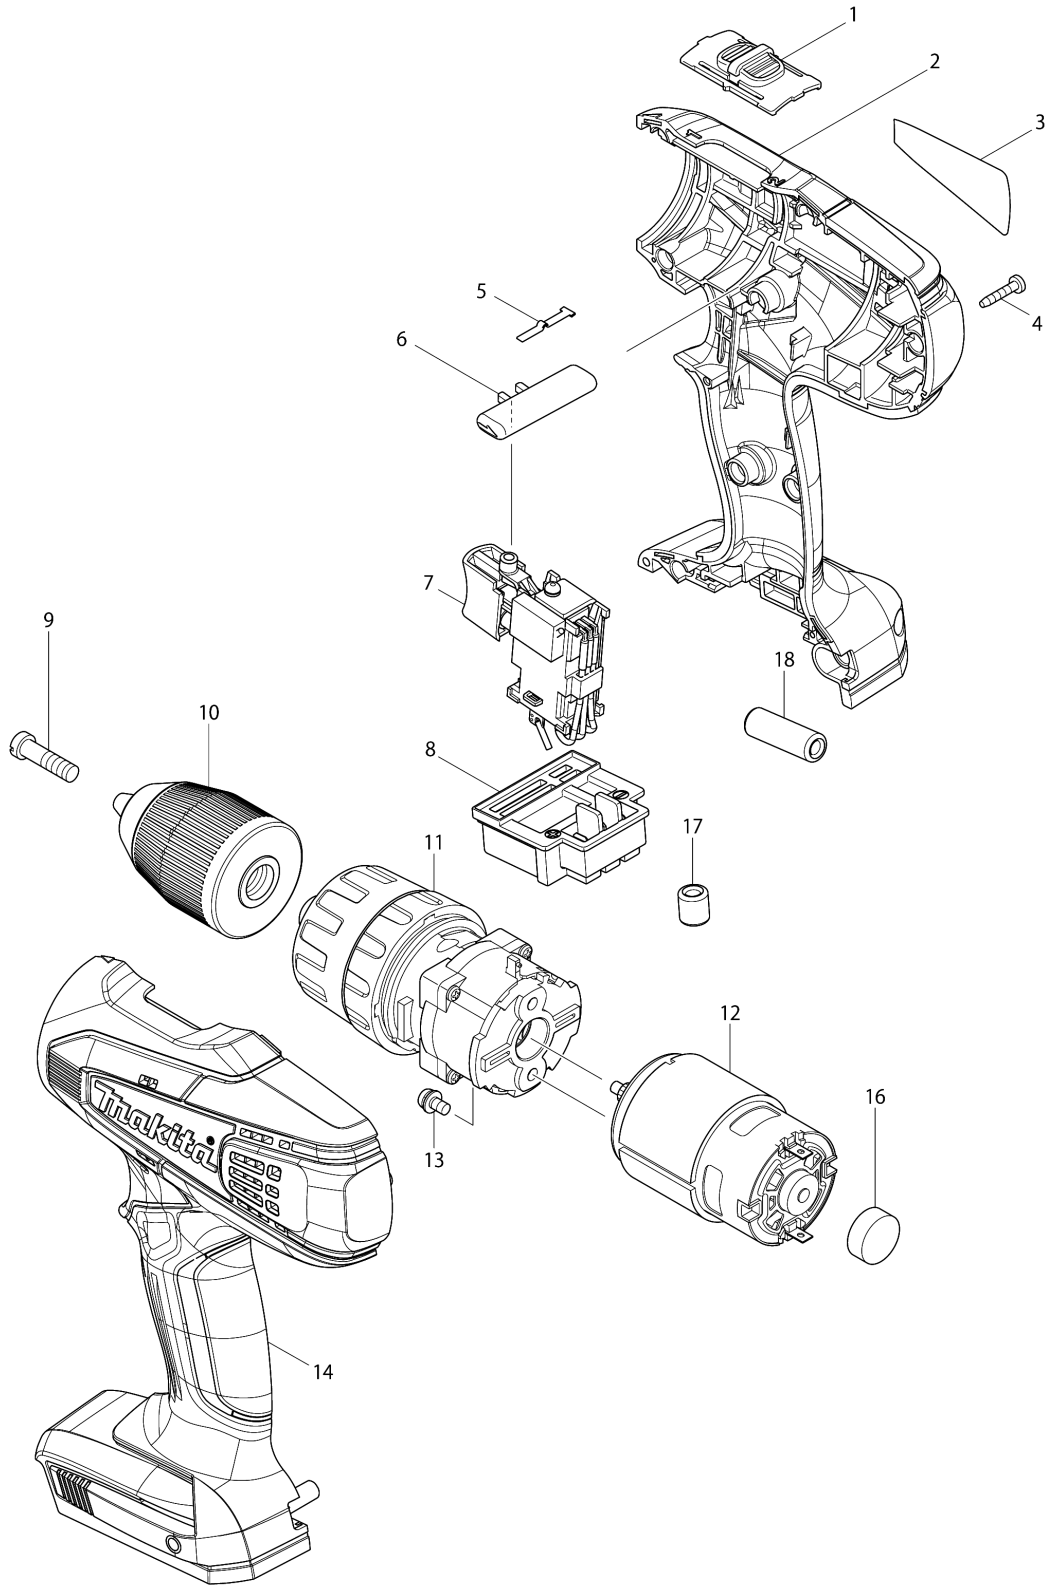

Model No.HP457D CORDLESS HAMMER DRIVER DRILL

Model No.HP457D CORDLESS HAMMER DRIVER DRILL

Item	Parts No.	Description	I/C	Qty	New/Old	Opt. 1	Opt. 2	Note
001	125310-5	SPEED CHANGE LEVER ASS'Y		1				
C10	231433-0	COMPRESSION SPRING 4		2				
002	187026-0	HOUSING SET		1				
D10		INC. 14						
003	869392-4	HP457D NAME PLATE		1				
004	266429-2	TAPPING SCREW 3X16		9				
005	232182-2	LEAF SPRING		1				
006	452399-3	F/R CHANGE LEVER		1				
007	638862-2	SWITCH UNIT		1				
D10		INC. 17,18						
008	643862-9	TERMINAL		1				
009	251468-5	- FLAT HEAD SCREW M6X22		1				
010	766004-9	KEYLESS DRILL CHUCK 13		1	*			
010-1	766004-9	KEYLESS DRILL CHUCK 13	O	1				
011	125485-0	GEAR ASS'Y		1				
012	629834-8	DC MOTOR		1	*			
012-1	629937-8	DC MOTOR	O	1				
013	911108-4	PAN HEAD SCREW M4X8		2				
014	187026-0	HOUSING SET		1				
D10		INC. 2						
016	421940-3	CAP		1				
017	688164-6	LINE FILTER		1				
018	688165-4	LINE FILTER		1				
A01	784636-0	+-- BIT 2-65		1				
A02	***DC18WA	DC18WA BATTERY CHARGER		1				
A03	195454-5	BATTERY BL1811G SET		2	*			
A03-1	196367-3	BATTERY BL1813G SET	O	2	*			
A03-2	196367-3	BATTERY BL1813G SET	O	2	*			
A03-3	198186-3	BATTERY BL1815G SET	<	2				
A04	452652-7	BATTERY COVER		1				
A05	824981-2	PLASTIC CARRYING CASE		1				
C10	162315-4	LATCH		2				
C20	452137-3	HANDLE		1				
A06	892779-5	HP457DWE PLASTIC CASE LABEL		2	*			
A06-1	810Y42-4	HP457DWE PLASTIC CASE LABEL	X	2				

Please order the parts with part number.

Print Date 3/2/2020