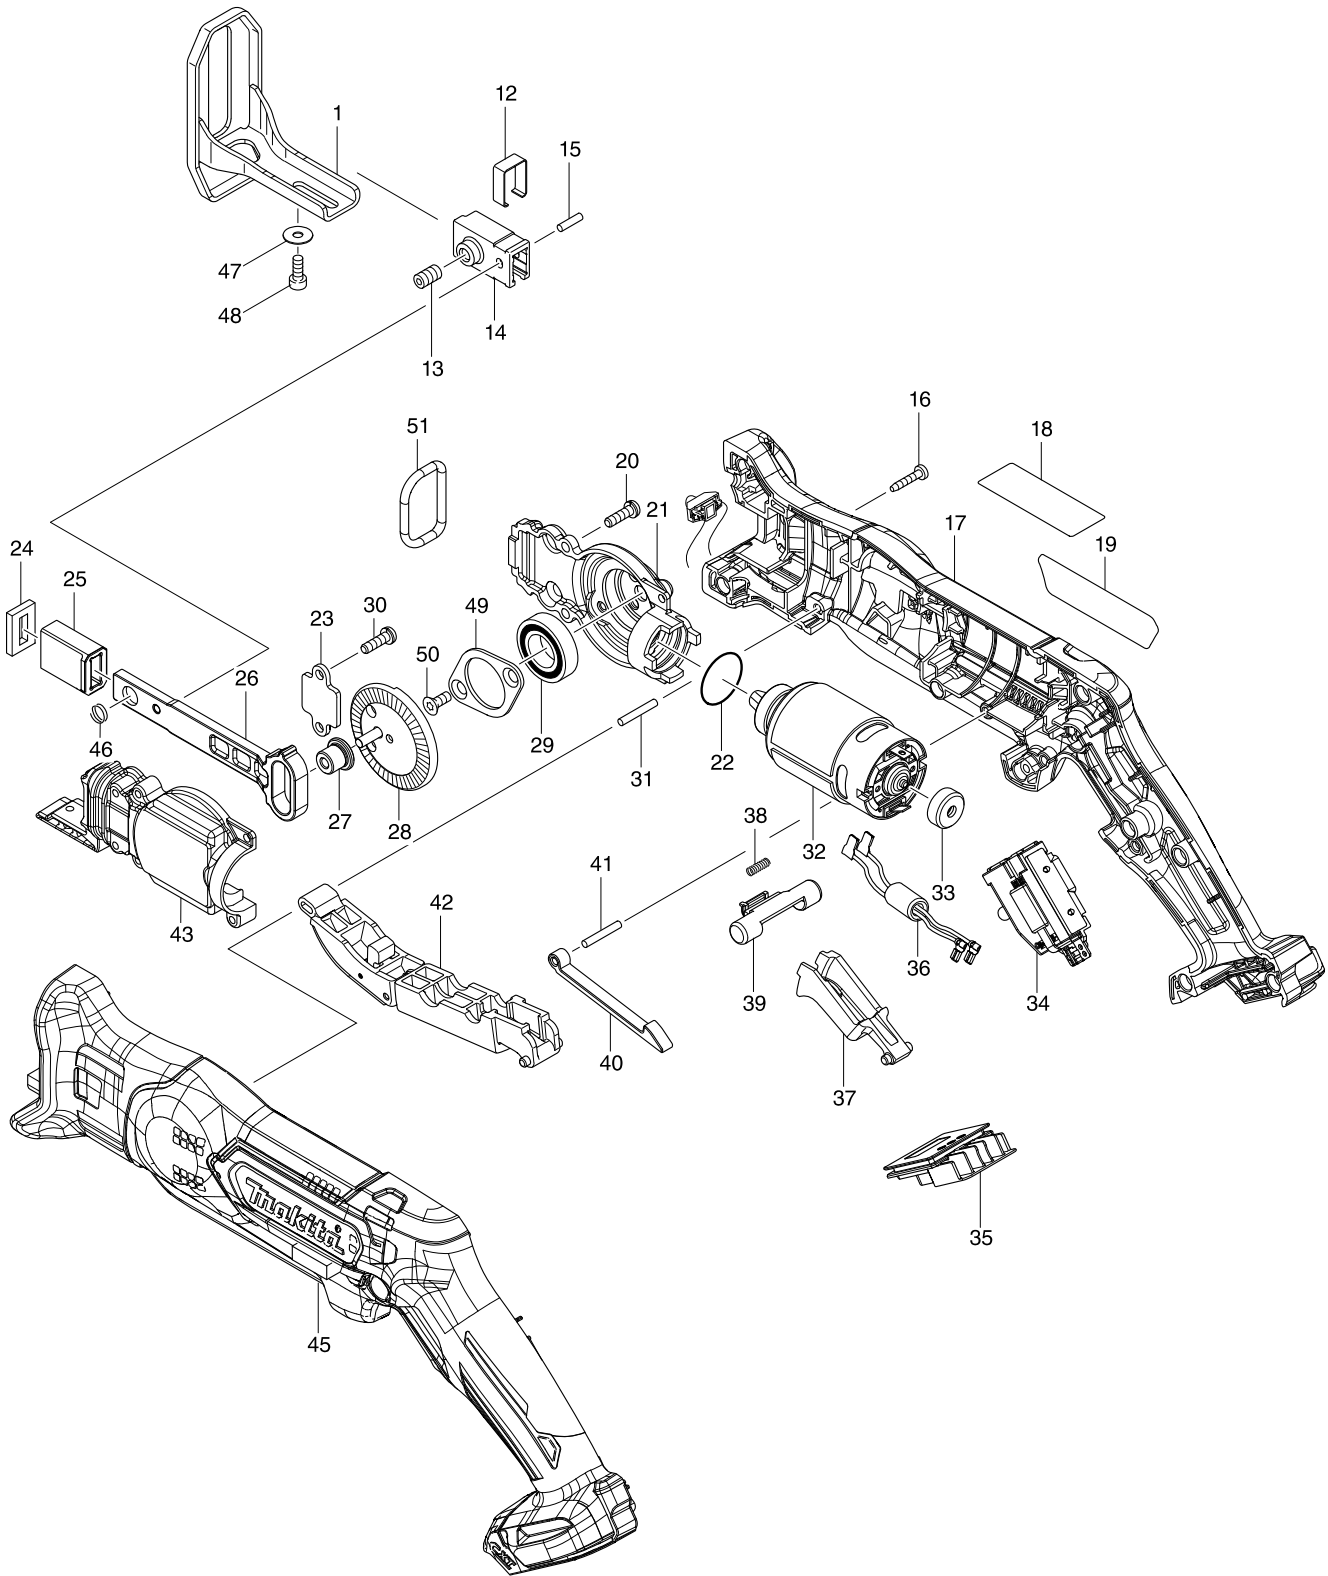

Model No. JR105D CORDLESS RECIPRO SAW

Model No. JR105D CORDLESS RECIPRO SAW

Item	Parts No.	Description	I/C	Qty	N/O	Opt. 1	Opt. 2	Note
001	165740-8	SHOE		1				
012	346526-1	CLAMPER		1				
013	251961-9	H.S.SET SCREW(FLAT POINT)M6X10		1				
014	310497-8	BLADE CLAMP		1				
015	256157-7	PIN 3		1				
016	266429-2	TAPPING SCREW 3X16		10				
017	183C31-3	HOUSING SET		1				
C10	263002-9	RUBBER PIN 4		3				
D10		INC. 45						
019	851J07-7	JR105D NAME PLATE		1				
020	266747-8	PAN HEAD SCREW M4X14 WITH WM		3				
021	319060-4	GEAR HOUSING		1				
022	213961-7	O RING 22		1				
023	346525-3	PLATE		1				
024	443185-3	FELT SEAL		1				
025	313220-0	SLIDER GUIDE		1				
026	313269-0	SLIDER N		1				
027	313270-5	COLLARED SLEEVE 4		1				
028	142284-5	GEAR COMPLETE		1				
029	211242-3	BALL BEARING 6902ZZ		1				
030	266747-8	PAN HEAD SCREW M4X14 WITH WM		2				
031	256158-5	PIN 3		1				
032	629165-5	DC MOTOR		1				
033	424467-2	CAP		1				
034	632F46-0	SWITCH UNIT		1				
C10	620447-8	LED CIRCUIT		1				
035	644813-5	TERMINAL		1				
036	632F66-4	LINE FILTER UNIT		1				
037	453072-8	SWITCH LEVER R		1				
038	233438-6	COMPRESSION SPRING 4		1				
039	454661-2	LOCK OFF LEVER R		1				
040	313219-5	LINK		1				
041	256158-5	PIN 3		1				
042	141128-6	SWITCH LEVER F COMPLETE		1				
043	319061-2	GEAR HOUSING COVER		1				
045	183C31-3	HOUSING SET		1				
C10	263002-9	RUBBER PIN 4		3				
D10		INC. 17						
046	234258-1	COMPRESSION SPRING 7		1				
047	253874-0	FLAT WASHER 4		1				
048	922112-8	HEX. SOCKET HEAD BOLT M4X10		1				
049	285738-0	BEARING RETAINER 36		1				
050	265035-0	COUNTERSUNK HEAD SCREW M4X10		2				
051	424597-9	RUBBER RING 23		1				
A01	783201-2	HEX. WRENCH 3		1				
A02	B-20432	RECIPROSAW BLADE 100MM		1				
A03	B-20404	RECIPROSAW BLADE 100MM		1				
A04B	456128-6	BATTERY COVER		1				