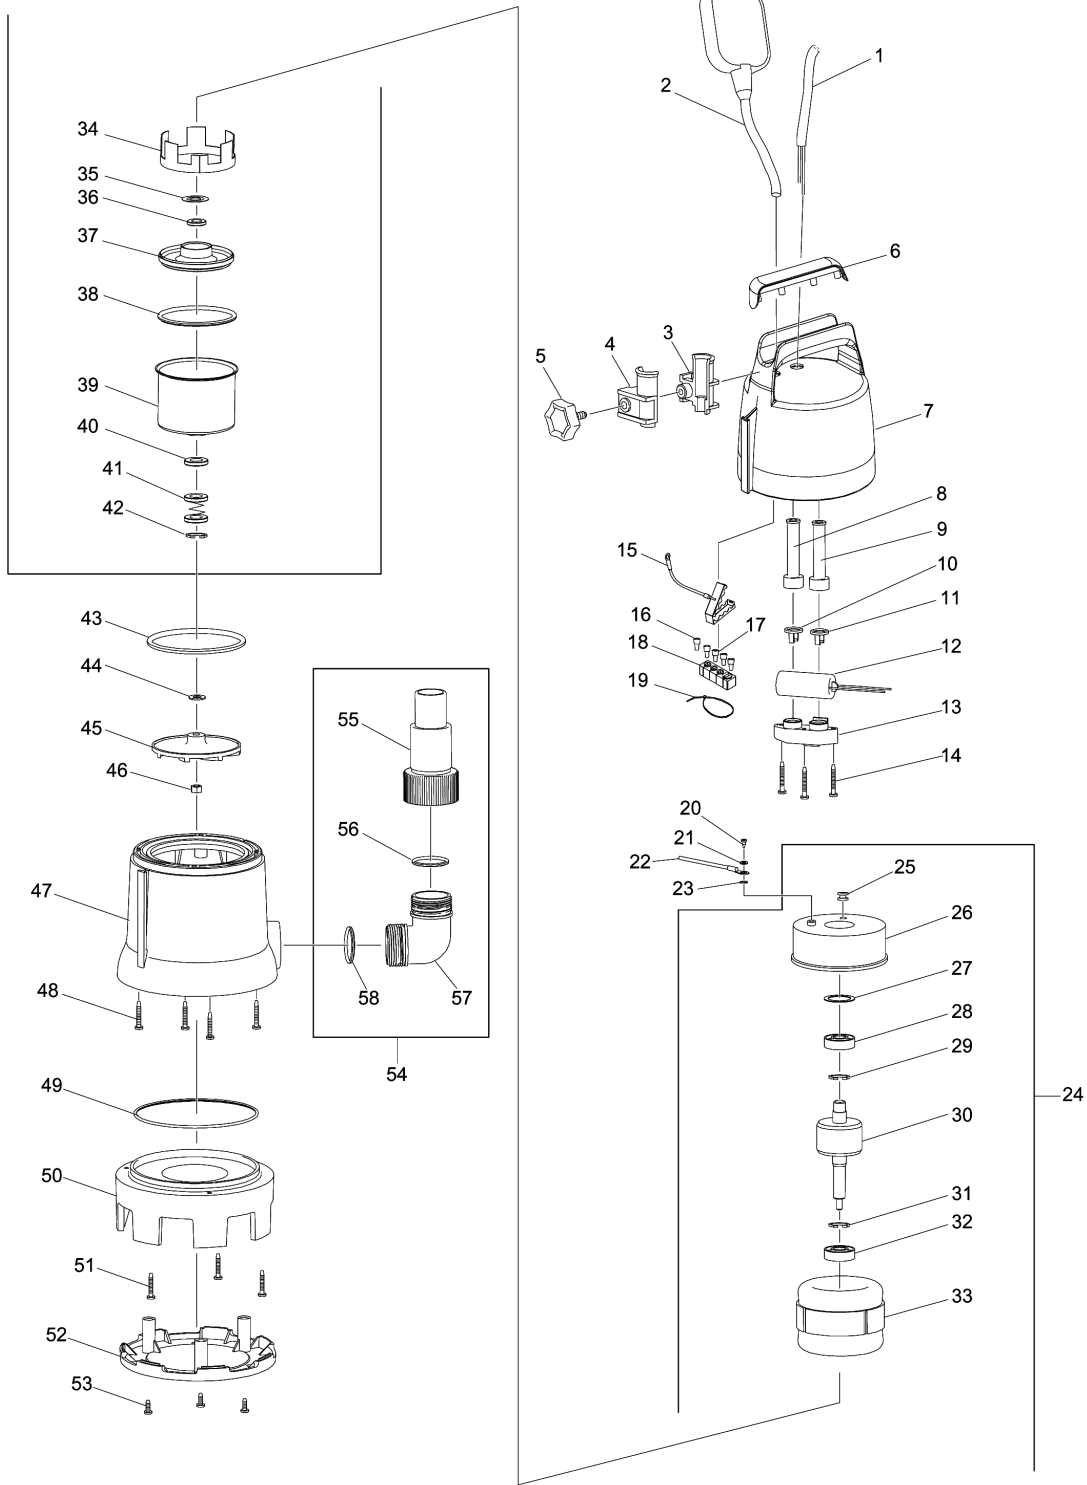

Model No.PF1010 SUBMERSIBLE PUMP

Model No.PF1010 SUBMERSIBLE PUMP

Item	Parts No.	Description	I/C	Qty	New/Old	Opt. 1	Opt. 2	Note
001	609025435	POWER SUPPLY CORD 1.0-3-10		1				
002	609026209	FLOAT SWITCH BLUE		1				
003	609026210	CORD CLAMP BODY SIDE		1				
004	609026211	CORD CLAMP THUMB SCREW SIDE		1				
005	609026212	THUMB SCREW M5X16		1				
006	609024586	HANDLE COVER MAKITA		1				
007	609026219	UPPER HOUSING BLUE		1				
008	609024588	CORD GUARD 8.5		1				
009	609024588	CORD GUARD 8.5		1				
010	609024590	CORD CLAMP 8.5		1				
011	609024590	CORD CLAMP 8.5		1				
012	JH00000045	CAPACITOR 16 MICRO F		1				
013	609024592	CAPACITOR HOLDER		1				
014	609024593	TAPPING SCREW 4X32		3				
015	609024628	GROUND COVER FOR RUBBER COVER		1				
016	609024629	CLOSED END SPLICE 5.5-SD		2				
017	609024630	CLOSED END SPLICE 2-SD		3				
018	609024631	RUBBER COVER FOR 4 SPLICE		1				
019	609024632	CABLE TIE		1	*			
020	609024601	SCREW M4X8		1				
021	609024596	SPRING WASHER 4		1				
022	JH00000004	GROUND WIRE ASSY		1				
023	609024600	TOOTHED LOCK SPRING WASHER 4		1				
024	JH00000067	MOTOR ASSY 230V 50HZ		1				
D10		INC. 25-42						
025	609024595	GROMMET 10		1				
026	609024594	MOTOR HOUSING UPPER SIDE		1				
027	609024602	WAVE WASHER 25		1				
028	609024603	BALL BEARING 6201Z		1				
029	961052-5	RETAINING RING S-12		1				
030	JH00000053	ROTOR		1				
031	961052-5	RETAINING RING S-12		1				
032	609024603	BALL BEARING 6201Z		1				
033	JH00000054	STATOR ASSY 230V 50HZ		1				
034	609024679	LINING RING		1	*			
034-1	609024667	LINING RING	X	1				
035	609024607	SHIM		1				
036	609024608	SKELETON SEAL RING		1				
037	609024609	BEARING BOX		1				
038	609024610	O-RING		1