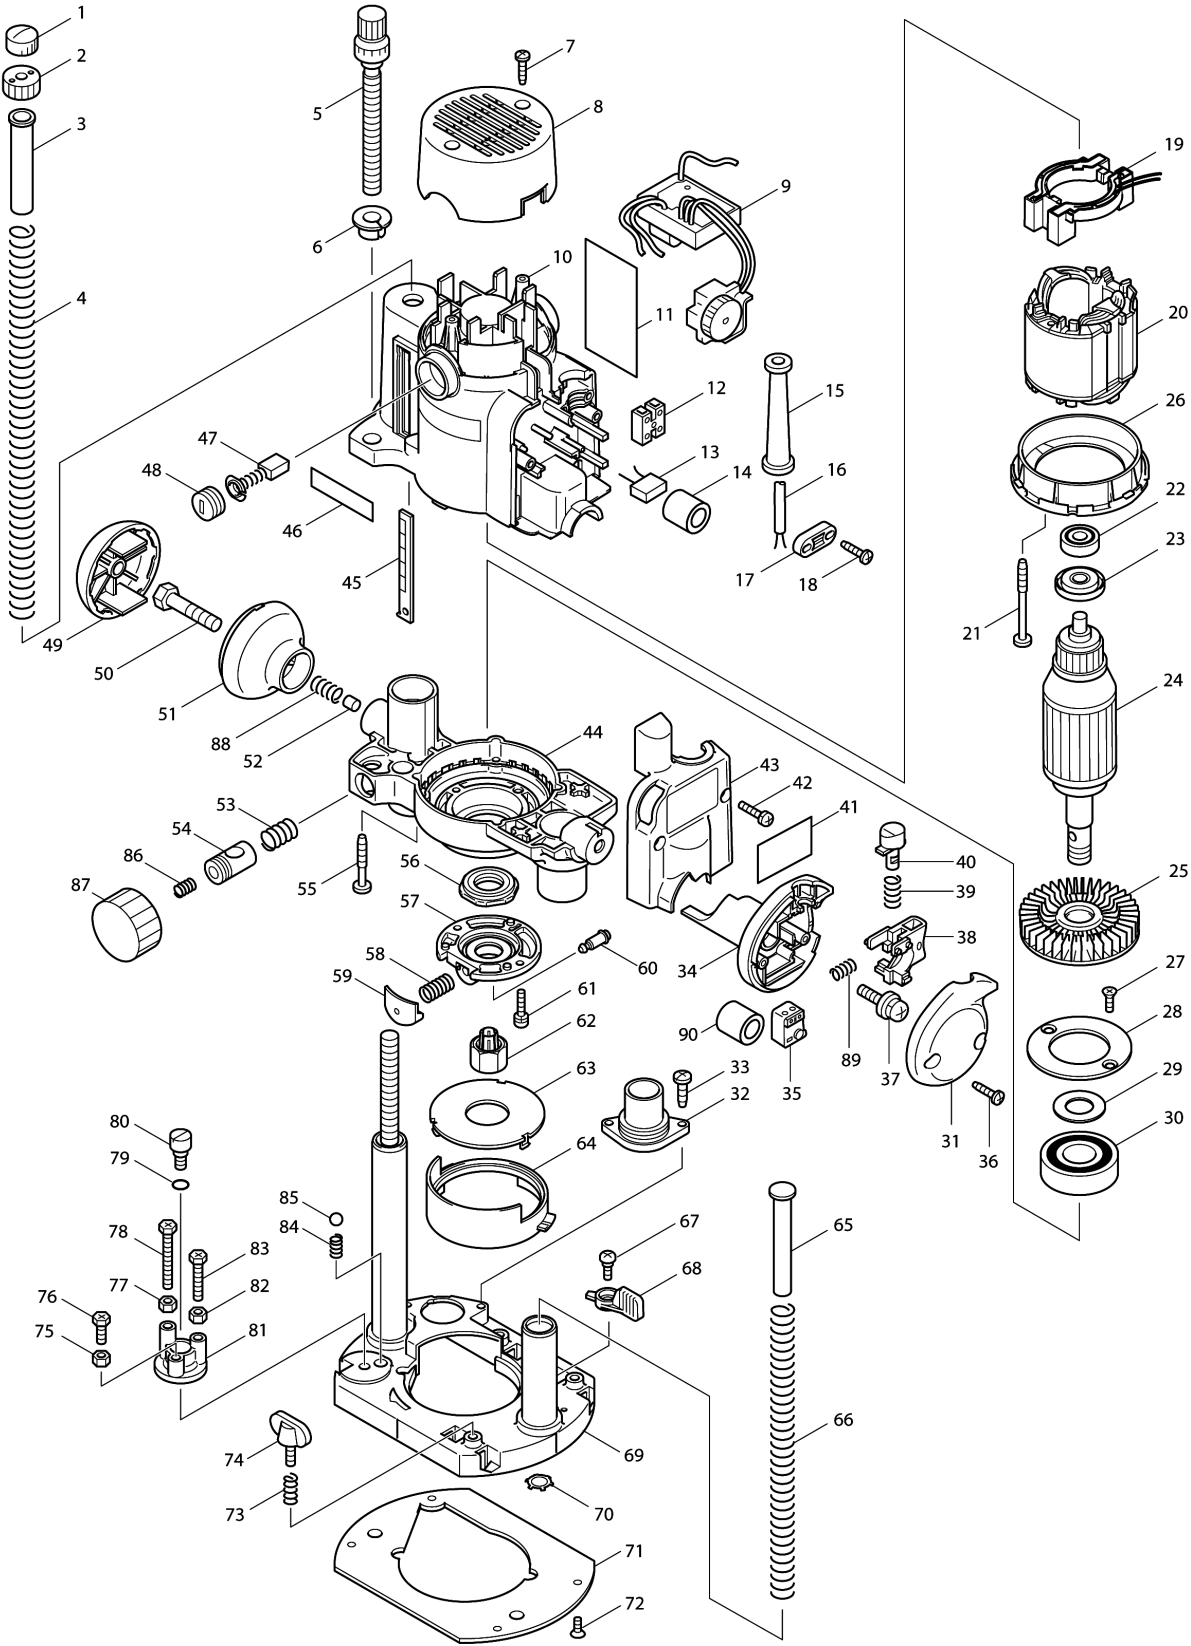

Model No.RP1110C ROUTER 8MM

Model No.RP1110C ROUTER 8MM

Item	Parts No.	Description	I/C	Qty	New/Old	Opt. 1	Opt. 2	Note
001	252643-6	WING NUT M10		1				
002	410129-8	NYLON NUT M10		1				
003	417320-9	SILENT POLE		1				
004	233287-1	COMPRESSION SPRING 13		1				
005	265739-4	THUMB SCREW M10X90		1				
006	417247-3	DEPTH POINTER		1				
007	265995-6	TAPPING SCREW 4X18		2				
008	417239-2	REAR COVER		1				
009	631406-7	CONTROLLER		1				
010	152618-4	MOTOR HOUSING COMPLETE		1				
C10	643708-9	BRUSH HOLDER 5-11		2				
011	852315-9	NAME PLATE RP1110C		1				
012	654531-7	TERMINAL BLOCK 2P		1				
013	645200-1	NOISE SUPPRESSOR		1				
014	685722-9	SPONGE		1				
015	682566-8	CORD GUARD 10		1				
016	665890-4	POWER SUPPLY CORD 1.0-2-4.0		1				
017	687052-4	STRAIN RELIEF		1				
018	265995-6	TAPPING SCREW 4X18		2				
019	638000-6	SUPPORT COMPLETE		1				
020	634363-8	FIELD 220-240V		1				
021	266095-5	TAPPING SCREW 5X55		2				
022	210005-4	BALL BEARING 608DDW		1				
023	681650-6	INSULATION WASHER		1				
024	516398-0	ARMATURE ASS'Y 220-240V		1				
D10		INC. 22,23,25						
025	240034-3	FAN 70		1				
026	413078-8	BAFFLE PLATE		1				
027	251295-0	+ COUNTERSUNK HEAD SCREW M4X14		2				
028	285657-0	BEARING RETAINER 50		1				
029	267114-0	FLAT WASHER 17		1				
030	211278-2	BALL BEARING 6203DDW		1				
031	417251-2	KNOB COVER R		1				
032	417256-2	NOZZLE JOINT		1				
033	266034-5	TAPPING SCREW CT 4X16		2				
034	417250-4	KNOB R		1				
035	651834-0	SWITCH SP115C		1				
036	265995-6	TAPPING SCREW 4X18		2				
037	911333-7	PAN HEAD SCREW M6X20		1				
038	417254-6	TRIGGER		1				
039	233288-9	COMPRESSION SPRING 8		1				

Please order the parts with part number.

Print Date 31/3/2020