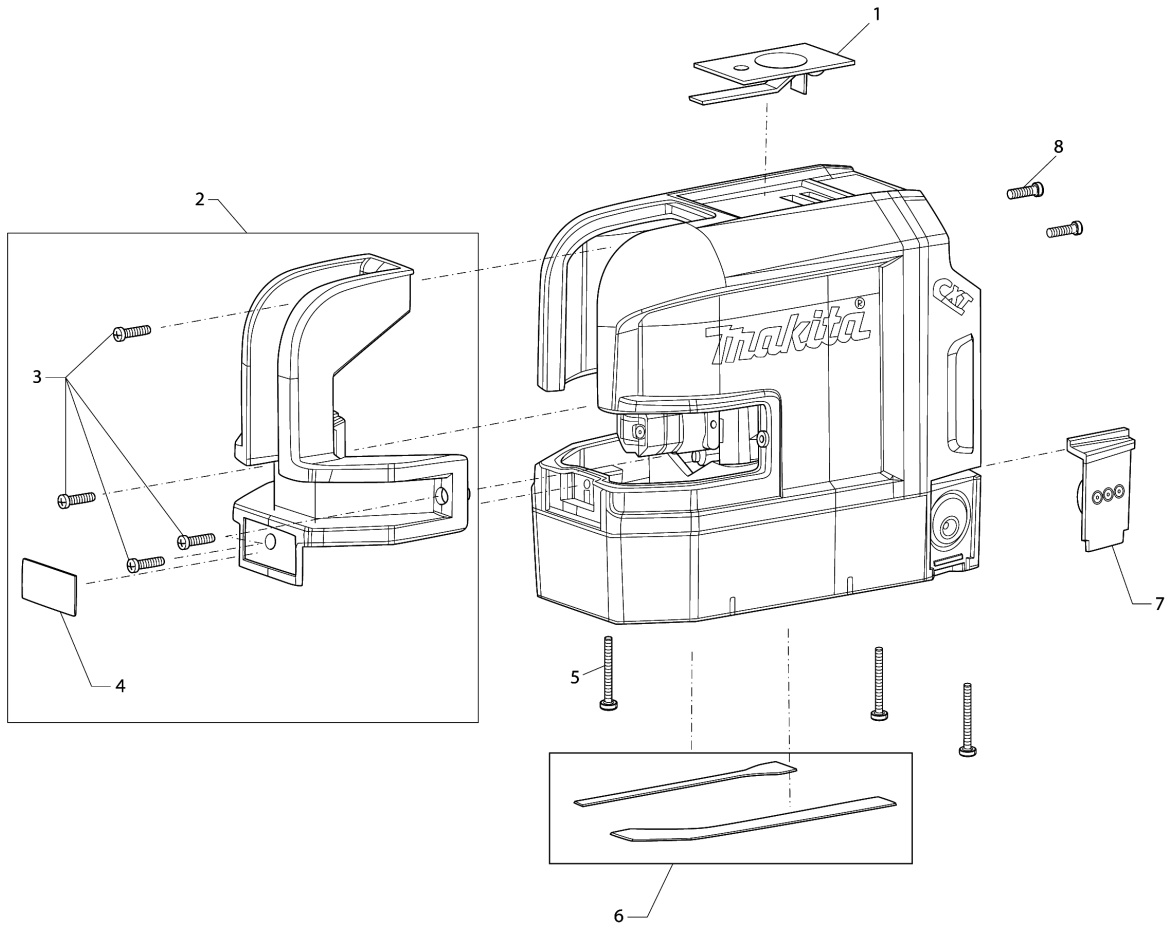

Model No.SK106GD CRDLSS GRN 4P CROSS LINE LASER

Model No.SK106GD CRDLSS GRN 4P CROSS LINE LASER

Item	Parts No.	Description	I/C	Qty	New/Old	Opt. 1	Opt. 2	Note
001	LE00899153	KEYPAD GREEN		1				
002	LE00870265	WINDOW FRAME SET. (SK106GD)		1				
D10		INC. 3,4						
003	LE00899157	SCREW(10PCS.)		1				
004	LE00855687	FRONT LABEL(SK106GD)		1				
005	LE00899156	SCREW FOR BOTTOM HOUSING(10P)		1				
006	LE00870260	BASE LABEL SET		1				
007	LE00873680	DC JACK COVER		1				
008	LE00899157	SCREW(10PCS.)		1				
A01	LE00854451	PRO L-ADAPTER		1	*			
A01-1	LE00870134	PRO L-ADAPTER	<	1				
A02	LE00864505	HOLSTER		1				
A03	LE00823195	TARGET PLATE GREEN		1				
A04	LE00772796	LASER VISIBILITY GLASSESS		1				

Please order the parts with part number.

Print Date 31/3/2020