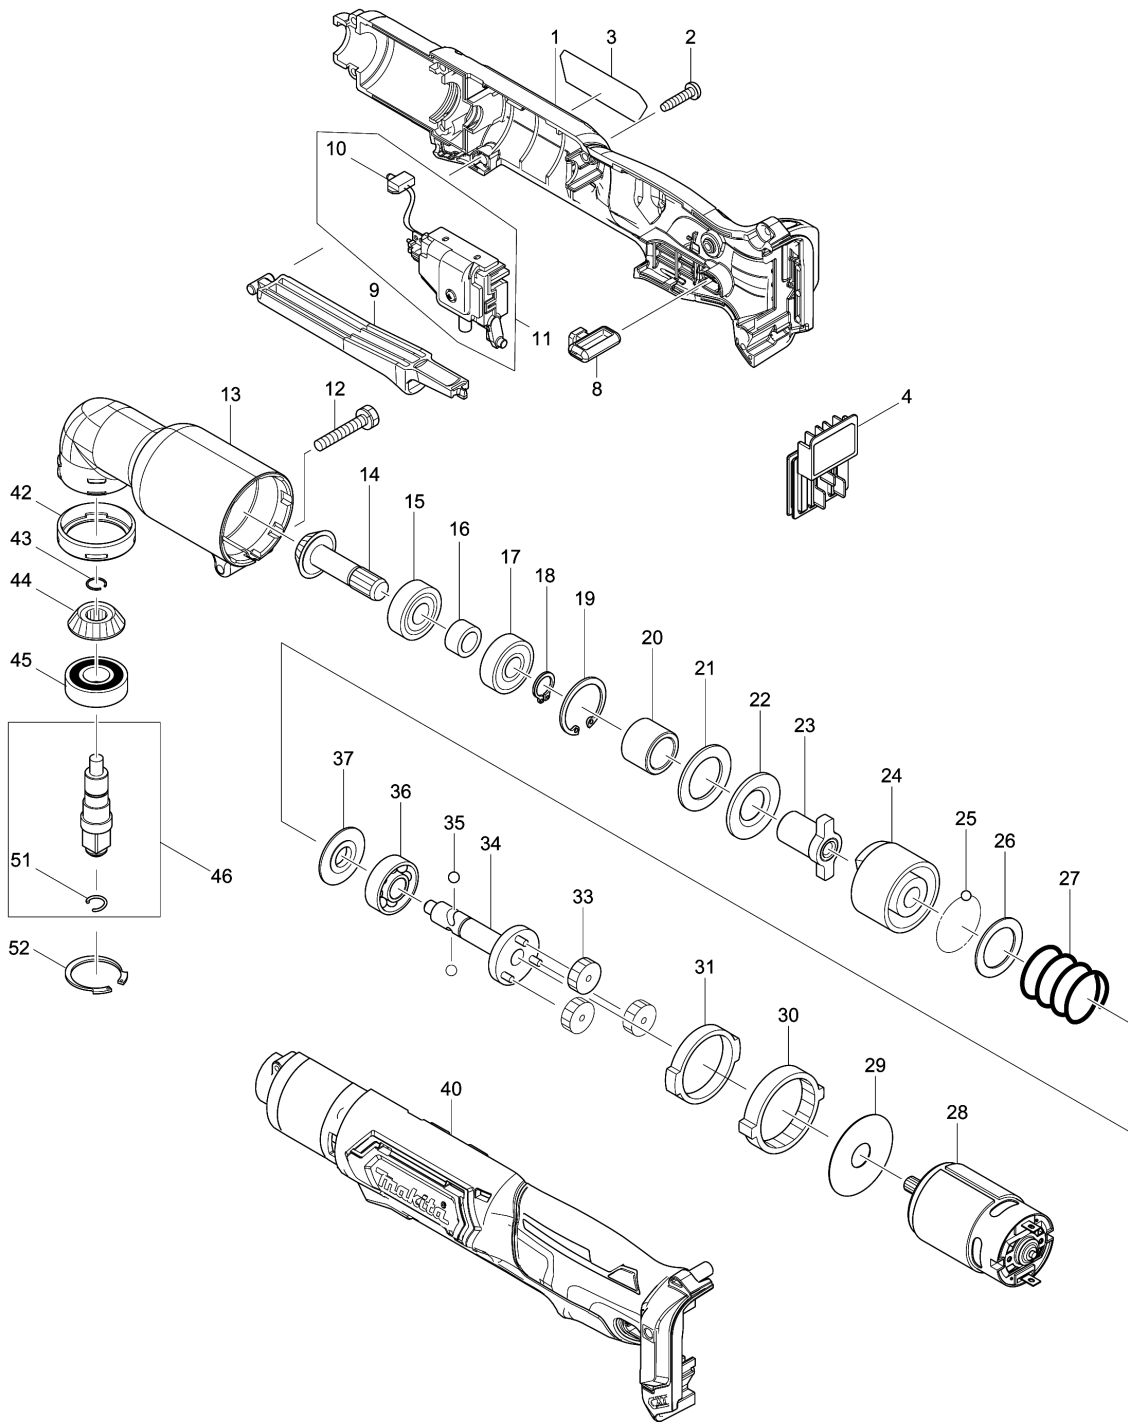

Model No.TL065D CORDLESS ANGLE IMPACT WRENCH

Model No.TL065D CORDLESS ANGLE IMPACT WRENCH

Item	Parts No.	Description	I/C	Qty	New/Old	Opt. 1	Opt. 2	Note
001	183G43-0	HOUSING SET		1				
C10	252126-6	HEX. LOCK NUT M4-7		2				
D10		INC. 40						
002	266130-9	TAPPING SCREW BIND PT 3X16		8				
003	853H05-5	TL065D NAME PLATE		1				
004	644813-5	TERMINAL		1				
008	450126-2	FR CHANGE LEVER		1				
009	450125-4	SWITCH LEVER		1				
010	620690-9	LED CIRCUIT		1				
011	632K57-5	SWITCH UNIT		1				
D10		INC. 10						
012	265409-5	+ HEX. BOLT M5X30		1				
013	152461-1	ANGLE HEAD COMPLETE		1				
014	226720-0	ZEROL BEVEL GEAR 13		1				
015	210067-2	BALL BEARING 6000ZZ		1				
016	257428-5	SLEEVE 10		1				
017	210067-2	BALL BEARING 6000ZZ		1				
018	961006-2	RETAINING RING S-10		1				
019	962105-3	RETAINING RING R-26		1				
020	257429-3	SLEEVE 15		1				
021	261095-0	RUBBER WASHER 21		1				
022	267120-5	FLAT WASHER 15		1				
023	322689-7	ANVIL		1	*			
023-1	327000-8	ANVIL	O	1				
024	322688-9	HAMMER		1	*			
024-1	326999-4	HAMMER	O	1				
025	216001-0	STEEL BALL 3.5		22				
026	267121-3	FLAT WASHER 20		1				
027	233107-9	COMPRESSION SPRING 22		1				
028	629273-2	DC MOTOR		1				
029	267053-4	FLAT WASHER 12		1				
030	226280-2	INTERNAL GEAR 69		1				
031	257187-1	RING 32		1				
033	226279-7	SPUR GEAR 29		3				
034	154416-2	SPINDLE COMPLETE		1	*			
034-1	140K00-5	SPINDLE COMPLETE	O	1				
035	216002-8	STEEL BALL 4.8		2				
036	211472-6	BALL BEARING 6000		1				
037	322719-4	WASHER 10		1				
040	183G43-0	HOUSING SET		1				
C10	252126-6	HEX. LOCK NUT M4-7		2				
D10		INC. 1						

Please order the parts with part number.

Print Date 1/9/2020